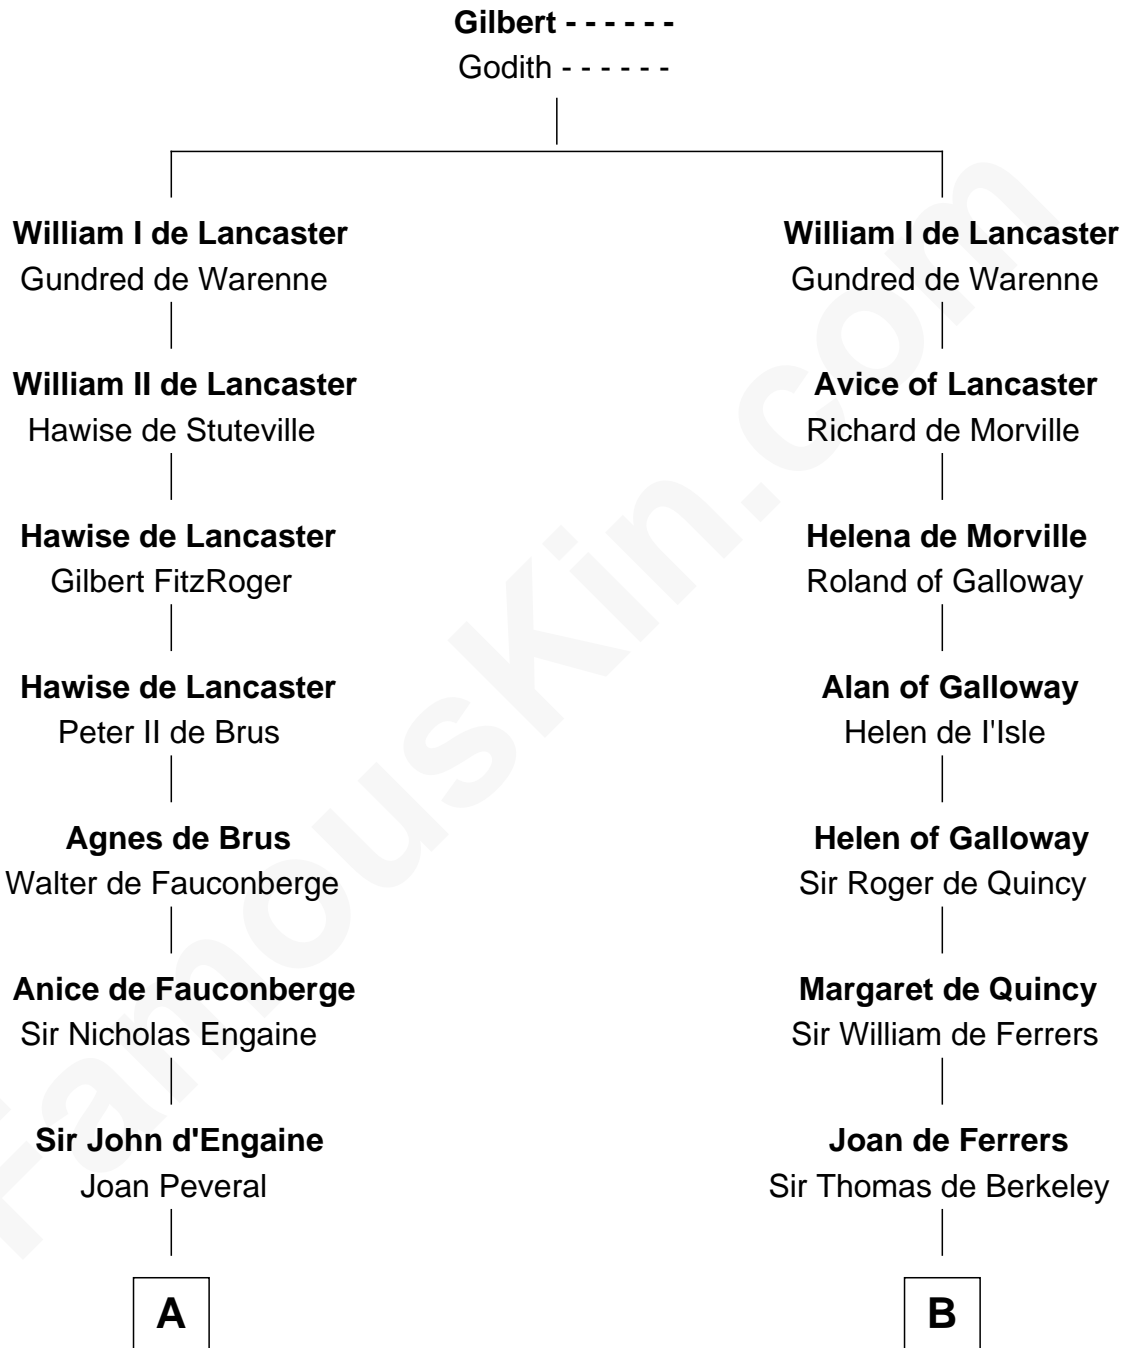

# FamousKin.com Relationship Chart of

**Daniel Carroll**

*Signer of the U.S. Constitution*

20th cousin of

**George Clinton**

*4th U.S. Vice President*

**C**

**Elizabeth Sewall**

William Digges

**Anne Digges**

Henry Darnall

**Eleanor Darnall**

Daniel Carroll

**Daniel Carroll**

*Signer of the U.S. Constitution*

**D**

**William Clinton**

Elizabeth Kennedy

**James Clinton**

Elizabeth Smith

**Charles Clinton**

Elizabeth Denniston

**George Clinton**

*4th U.S. Vice President*