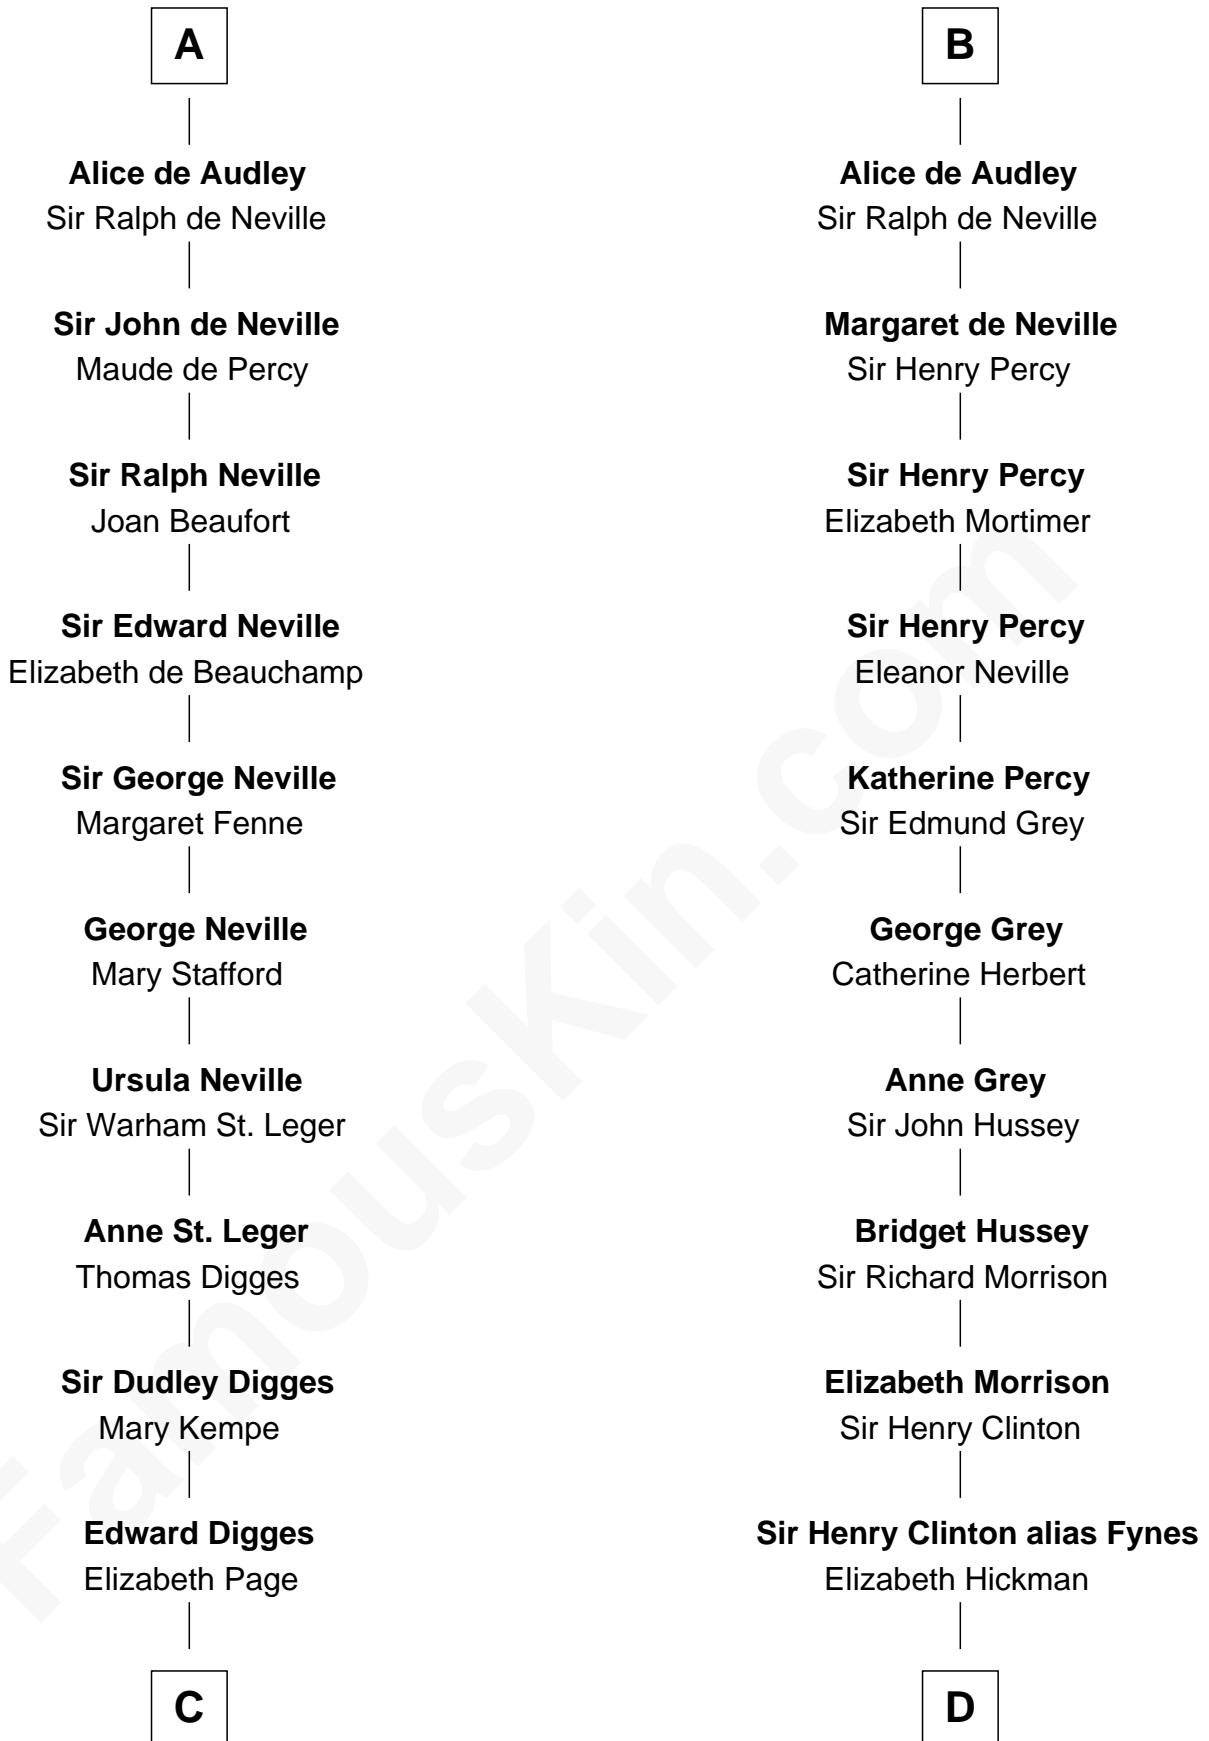

# FamousKin.com Relationship Chart of

**Daniel Carroll**

*Signer of the U.S. Constitution*

20th cousin of

**George Clinton**

*4th U.S. Vice President*

**Godfrey, Count of Namur**

Sybil of Chateau-Porcien

**C**

**William Digges**  
Elizabeth Sewall

**Anne Digges**  
Henry Darnall

**Eleanor Darnall**  
Daniel Carroll

**Daniel Carroll**  
*Signer of the U.S. Constitution*

**D**

**William Clinton**  
Elizabeth Kennedy