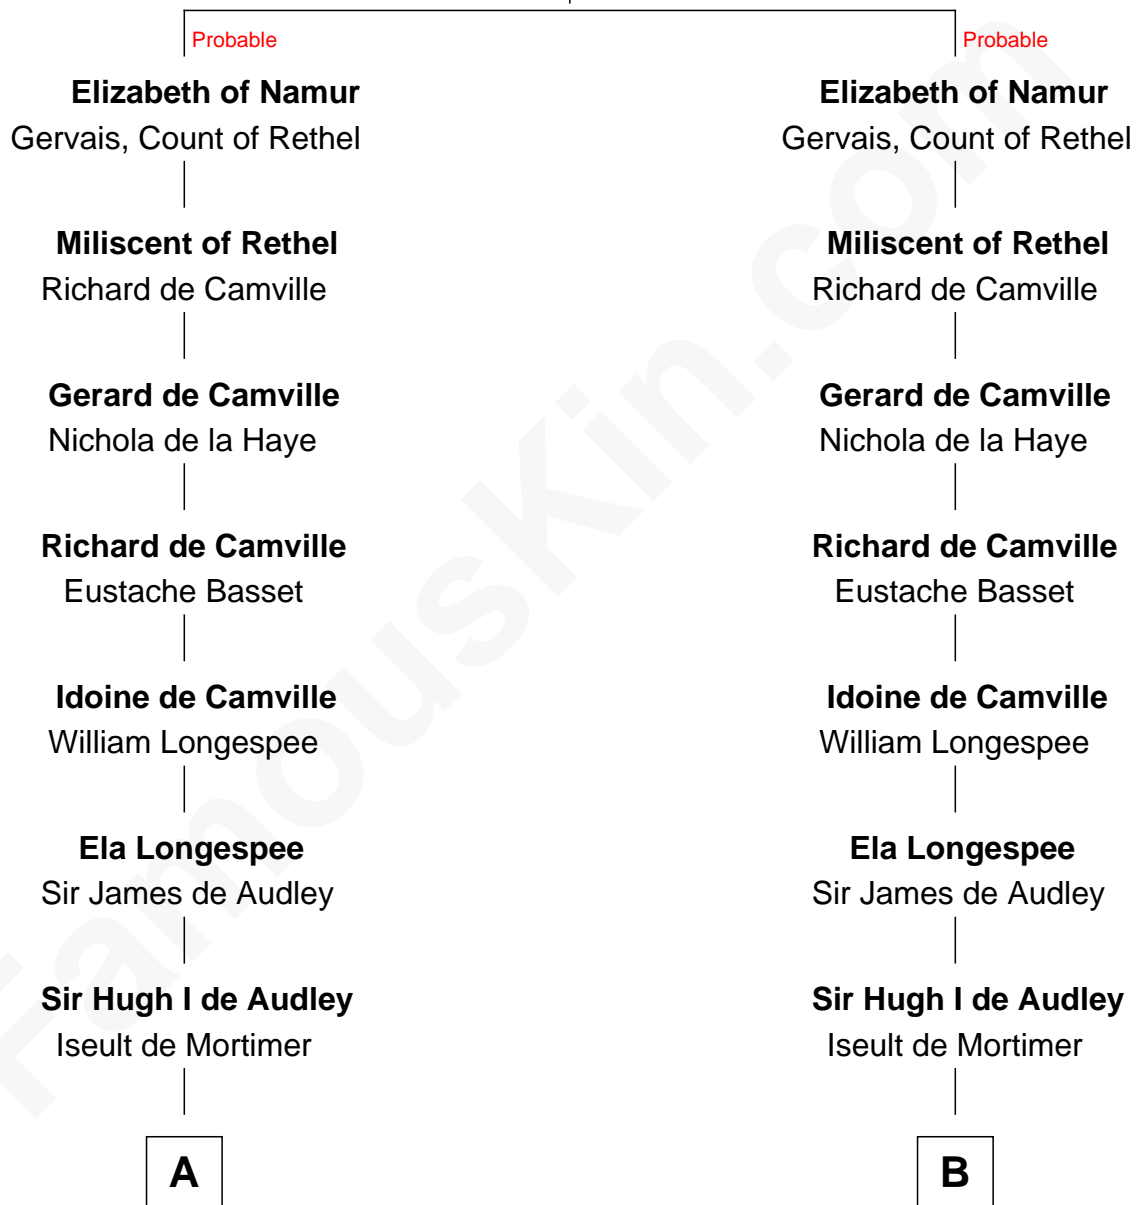

# FamousKin.com Relationship Chart of

**Daniel Carroll**

*Signer of the U.S. Constitution*

20th cousin of

**George Clinton**

*4th U.S. Vice President*

**Godfrey, Count of Namur**

Sybil of Chateau-Porcien

**C**

**William Digges**  
Elizabeth Sewall

**Anne Digges**  
Henry Darnall

**Eleanor Darnall**  
Daniel Carroll

**Daniel Carroll**  
*Signer of the U.S. Constitution*

**D**

**William Clinton**  
Elizabeth Kennedy

**James Clinton**  
Elizabeth Smith

**Charles Clinton**  
Elizabeth Denniston

**George Clinton**  
*4th U.S. Vice President*