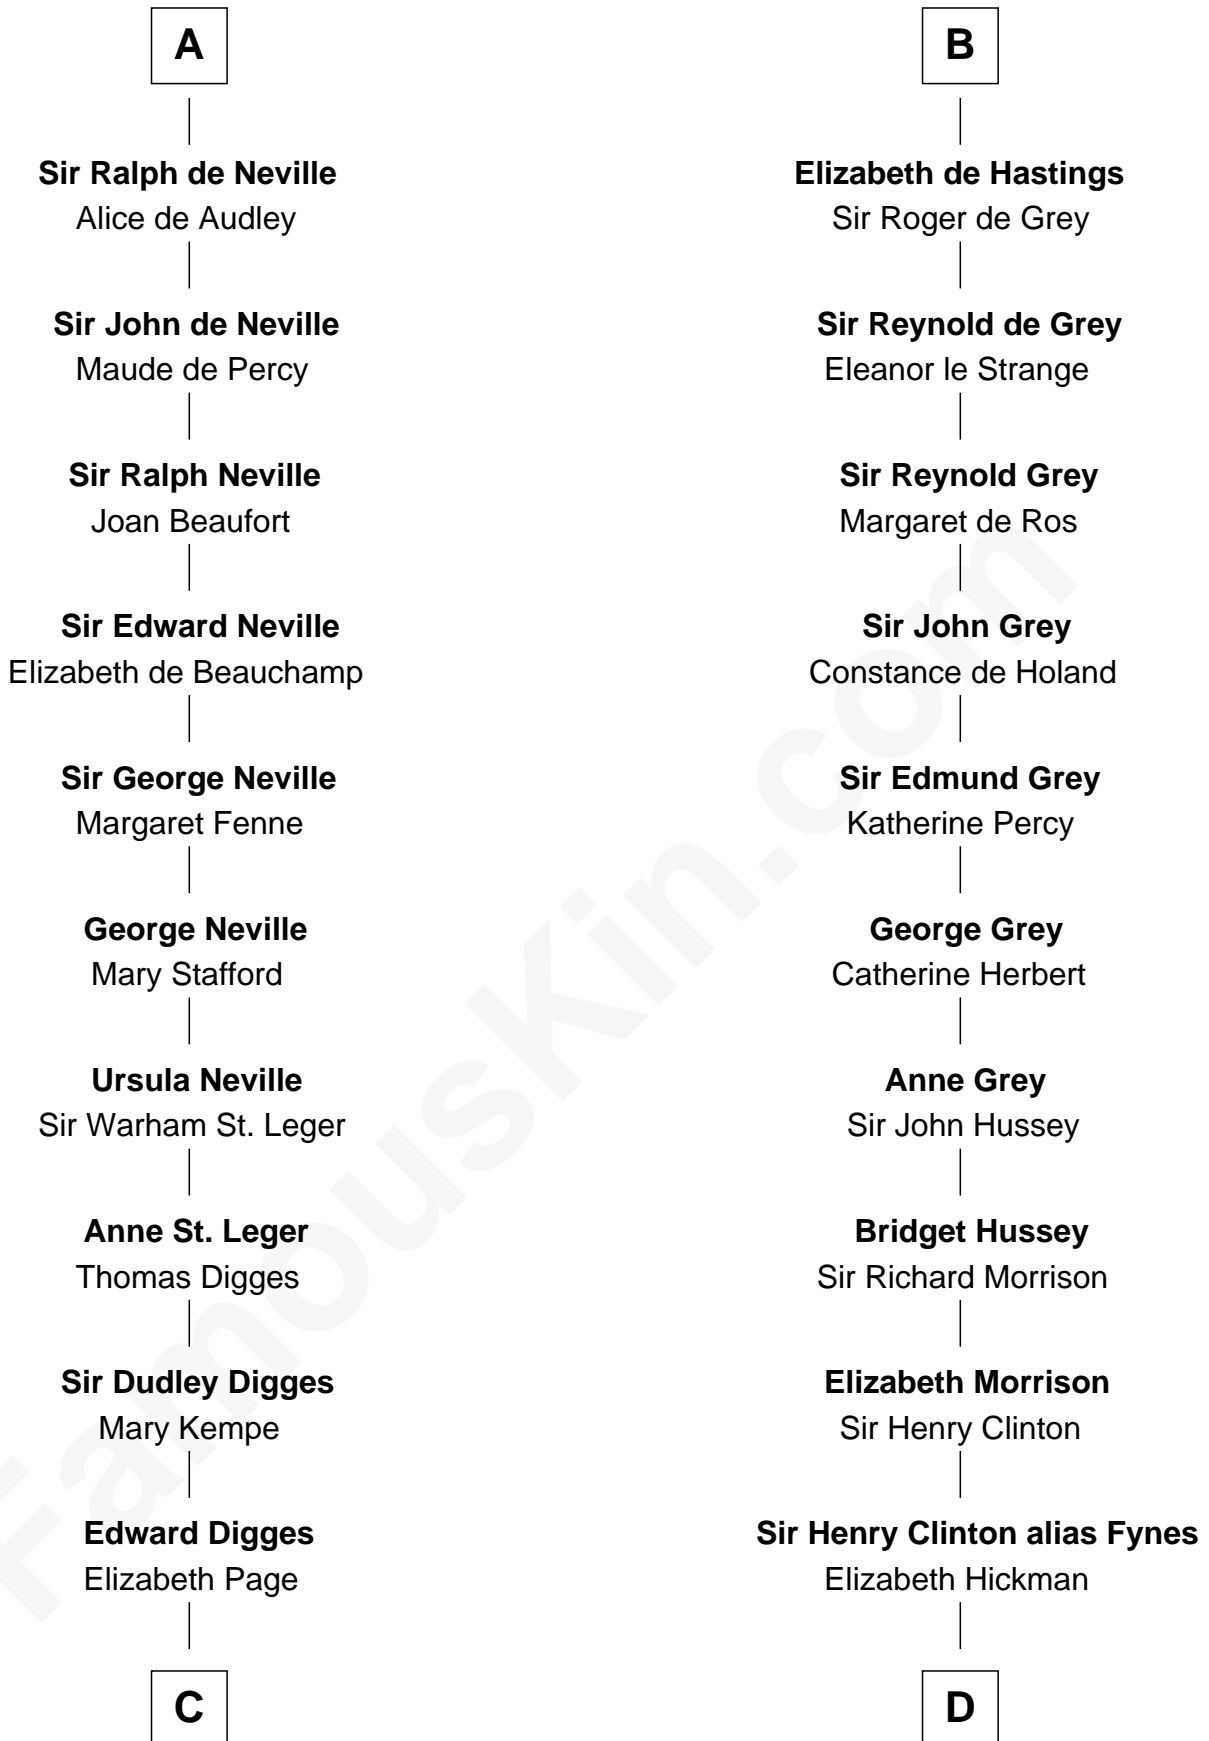

# FamousKin.com Relationship Chart of

**Daniel Carroll**

*Signer of the U.S. Constitution*

20th cousin of

**George Clinton**

*4th U.S. Vice President*

**C**

**William Digges**  
Elizabeth Sewall

**Anne Digges**  
Henry Darnall

**Eleanor Darnall**  
Daniel Carroll

**Daniel Carroll**  
*Signer of the U.S. Constitution*

**D**

**William Clinton**  
Elizabeth Kennedy

**James Clinton**  
Elizabeth Smith

**Charles Clinton**  
Elizabeth Denniston

**George Clinton**  
*4th U.S. Vice President*