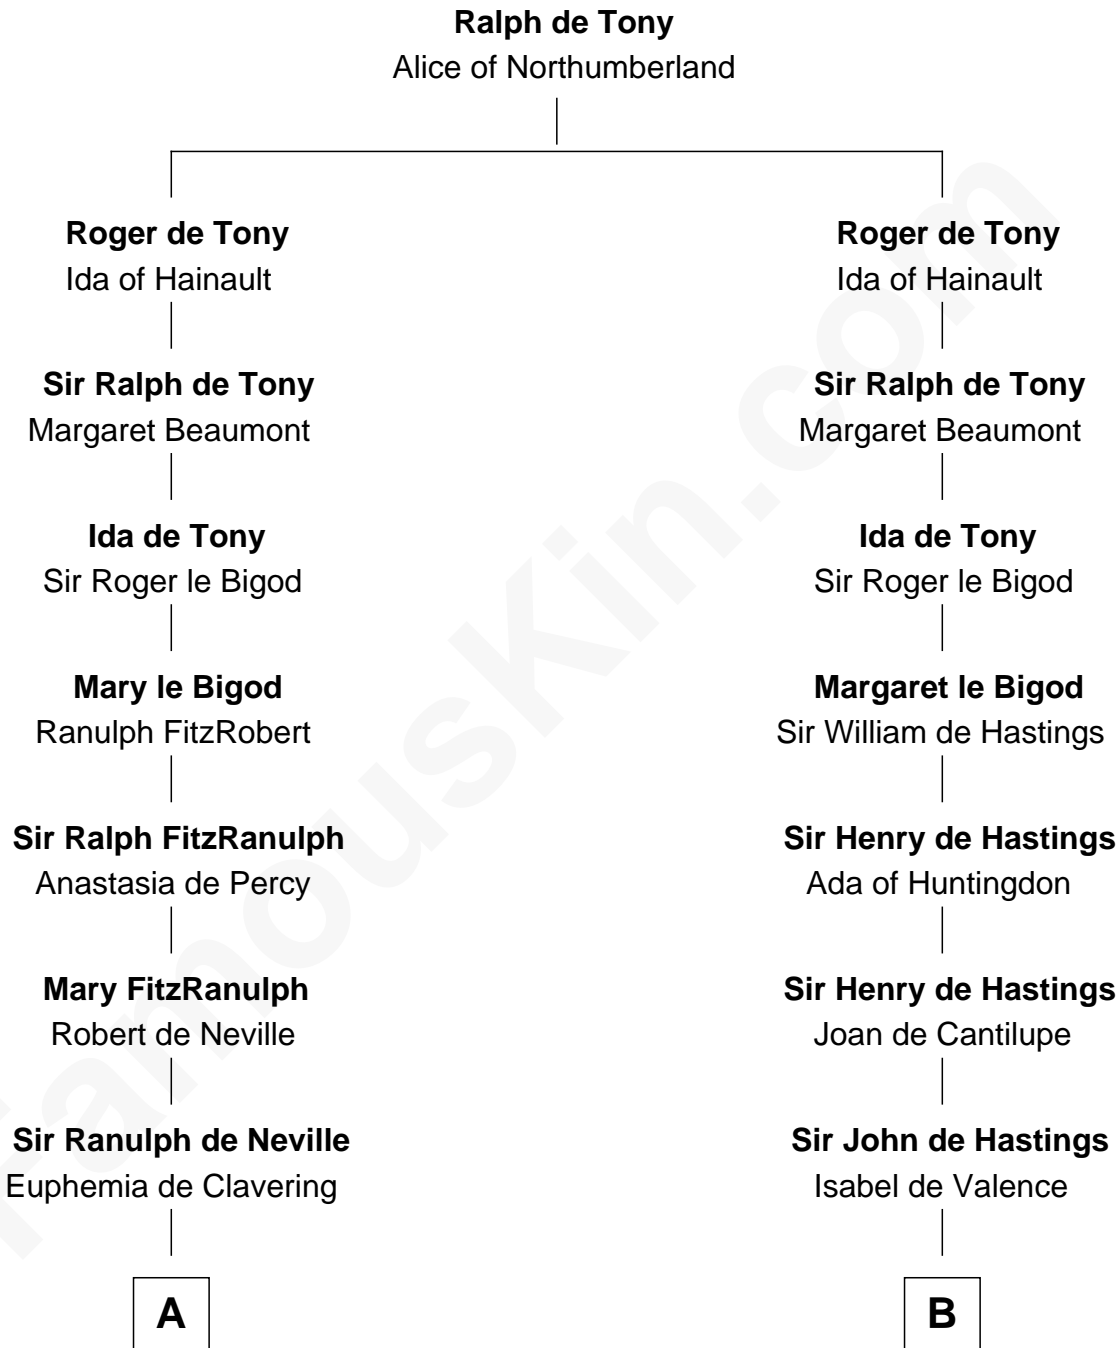

# FamousKin.com Relationship Chart of

**Daniel Carroll**

*Signer of the U.S. Constitution*

20th cousin of

**George Clinton**

*4th U.S. Vice President*

**C**

**William Digges**  
Elizabeth Sewall

**Anne Digges**  
Henry Darnall

**Eleanor Darnall**  
Daniel Carroll

**Daniel Carroll**  
*Signer of the U.S. Constitution*

**D**

**William Clinton**  
Elizabeth Kennedy

**James Clinton**  
Elizabeth Smith

**Charles Clinton**  
Elizabeth Denniston

**George Clinton**  
*4th U.S. Vice President*