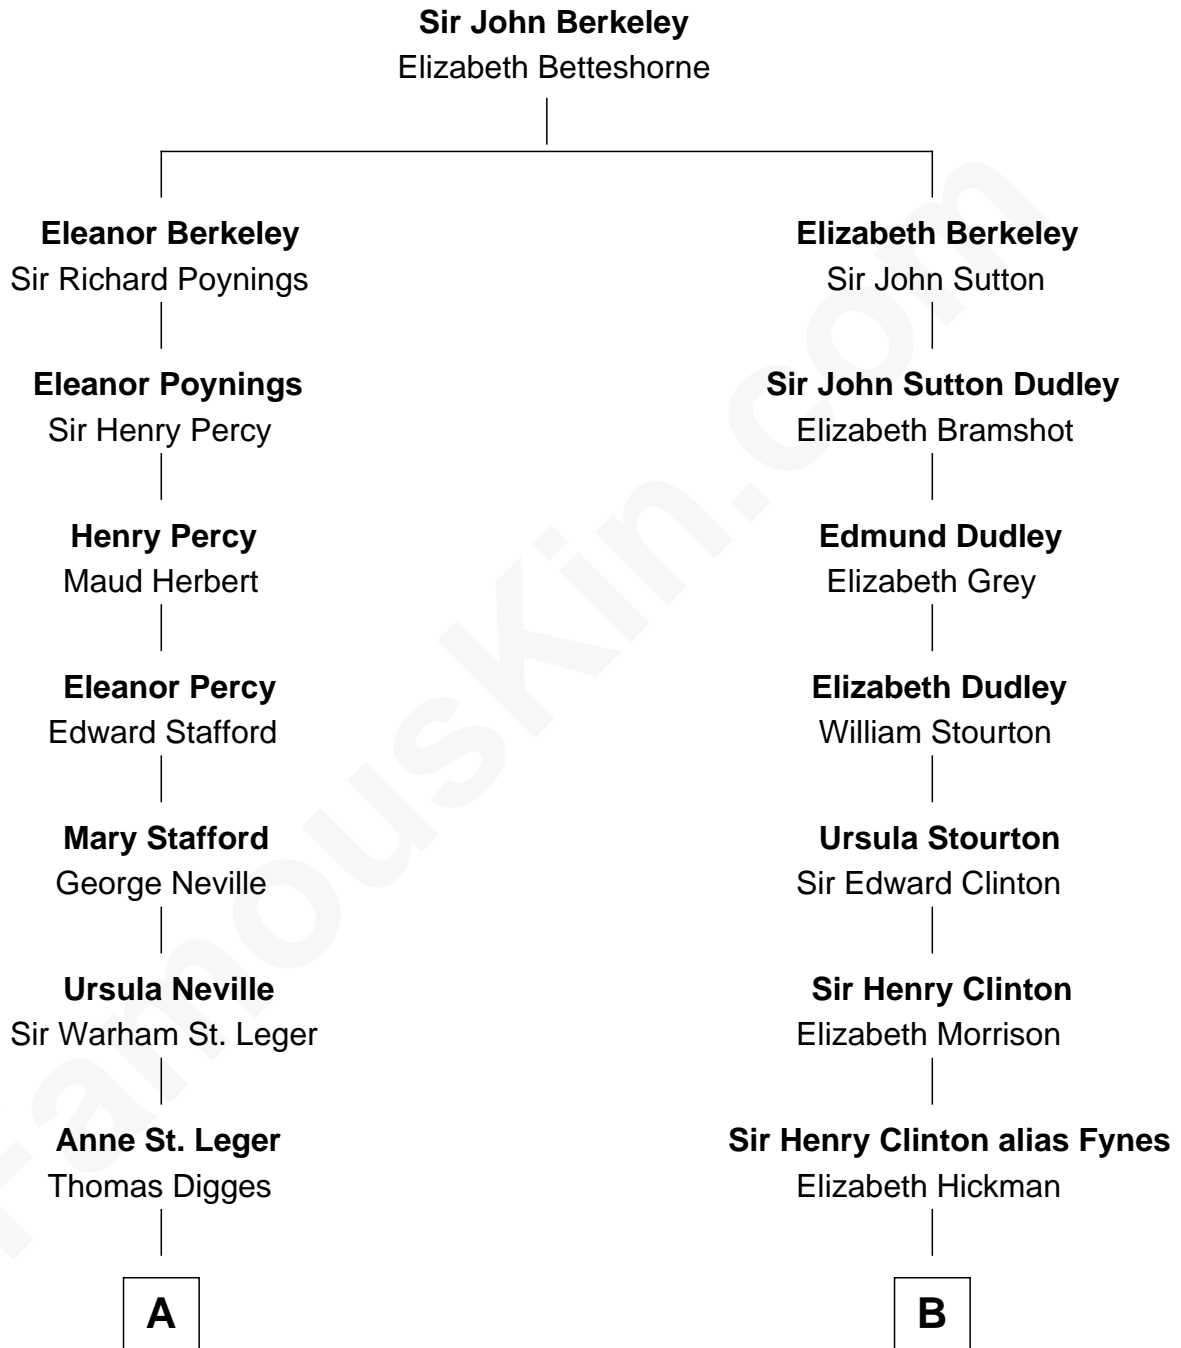

# FamousKin.com Relationship Chart of

**Daniel Carroll**

*Signer of the U.S. Constitution*

11th cousin 1 time removed of

**DeWitt Clinton**

*6th Governor of New York*

**A**

**Sir Dudley Digges**

Mary Kempe

**Edward Digges**

Elizabeth Page

**William Digges**

Elizabeth Sewall

**Anne Digges**

Henry Darnall

**Eleanor Darnall**

Daniel Carroll

**Daniel Carroll**

*Signer of the U.S. Constitution*

**B**

**William Clinton**

Elizabeth Kennedy

**James Clinton**

Elizabeth Smith

**Charles Clinton**

Elizabeth Denniston

**Gen. James Clinton**

Mary DeWitt

**DeWitt Clinton**

*6th Governor of New York*