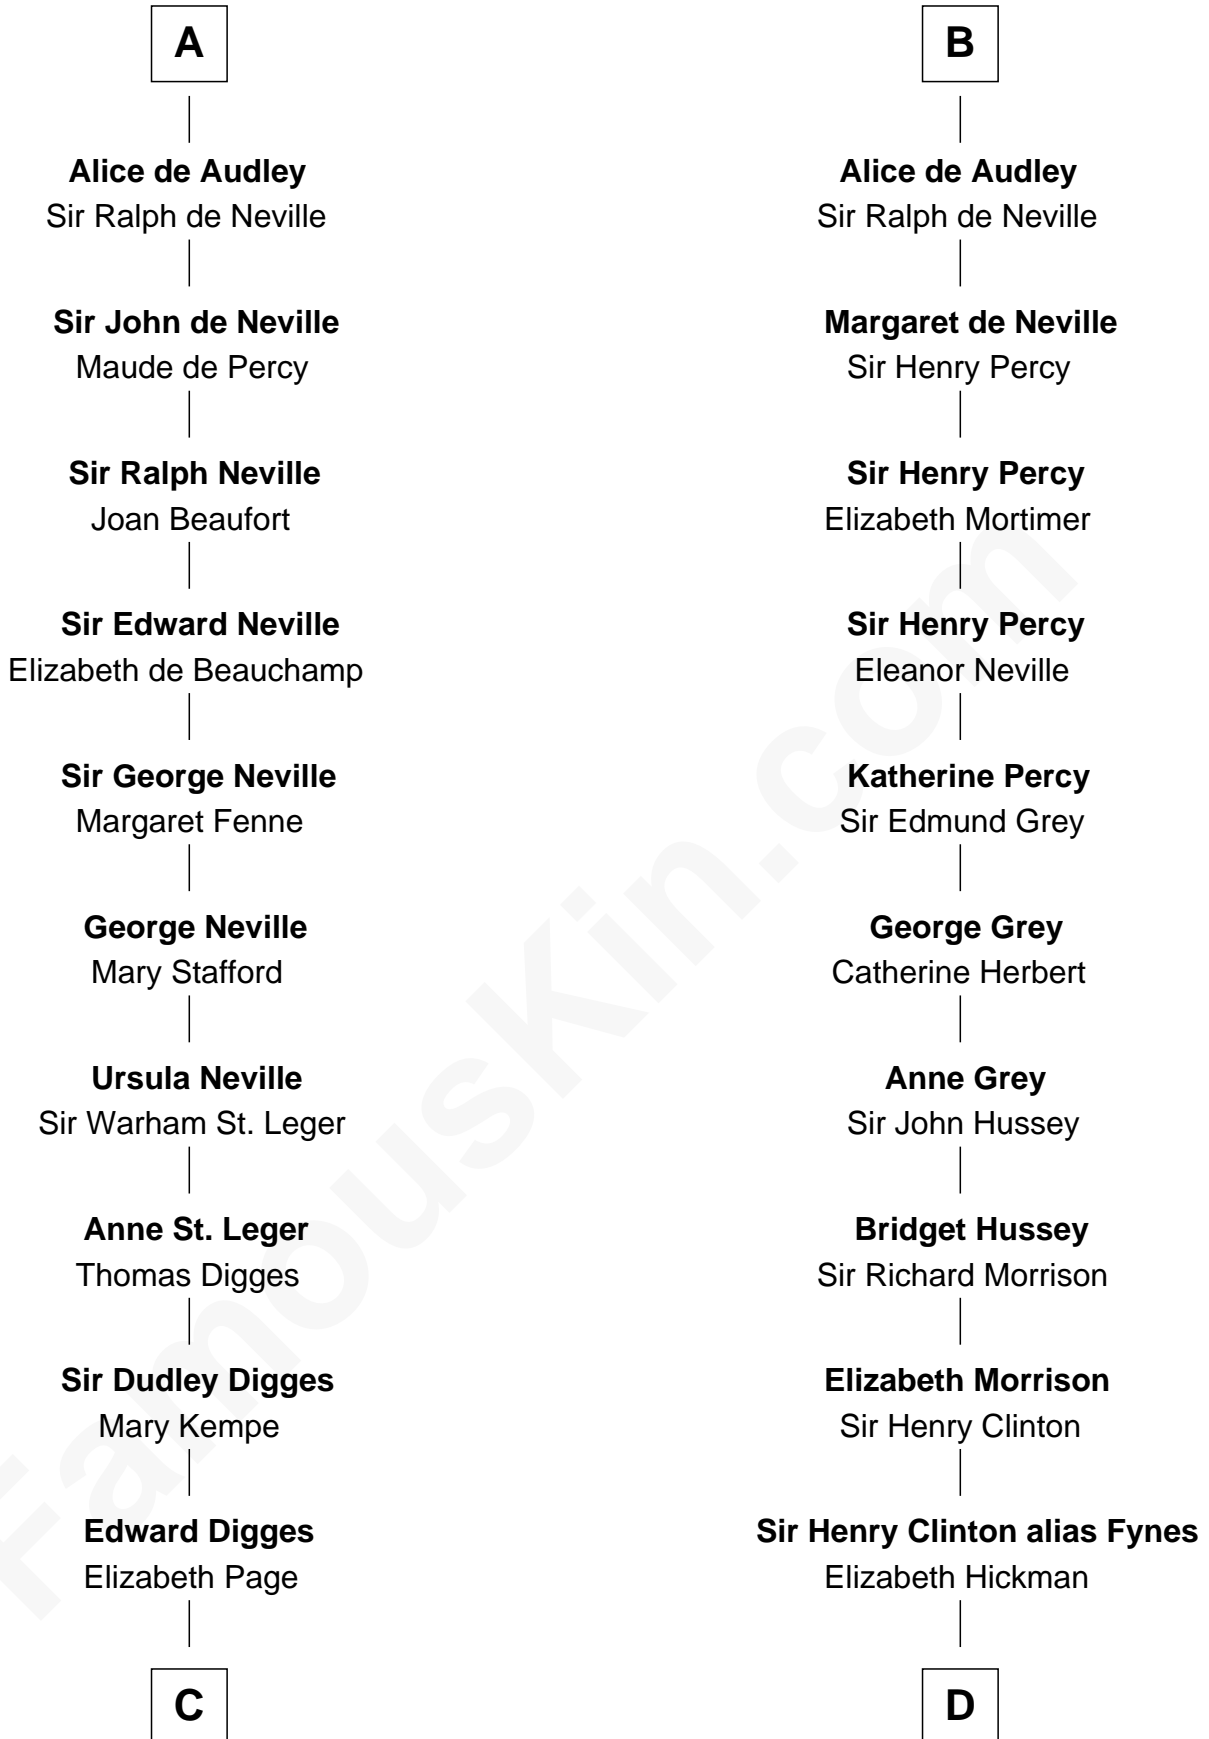

# FamousKin.com Relationship Chart of

**Daniel Carroll**

*Signer of the U.S. Constitution*

20th cousin 1 time removed of

**DeWitt Clinton**

*6th Governor of New York*

**Hugh, Count of Rethel**  
Milicent de Montlhery

William Longespee

**Ela Longespee**

Sir James de Audley

**Sir Hugh I de Audley**

Iseult de Mortimer

**B**

**C**

**William Digges**  
Elizabeth Sewall

**Anne Digges**  
Henry Darnall

**Eleanor Darnall**  
Daniel Carroll

**Daniel Carroll**  
*Signer of the U.S. Constitution*

**D**

**William Clinton**  
Elizabeth Kennedy

**James Clinton**  
Elizabeth Smith