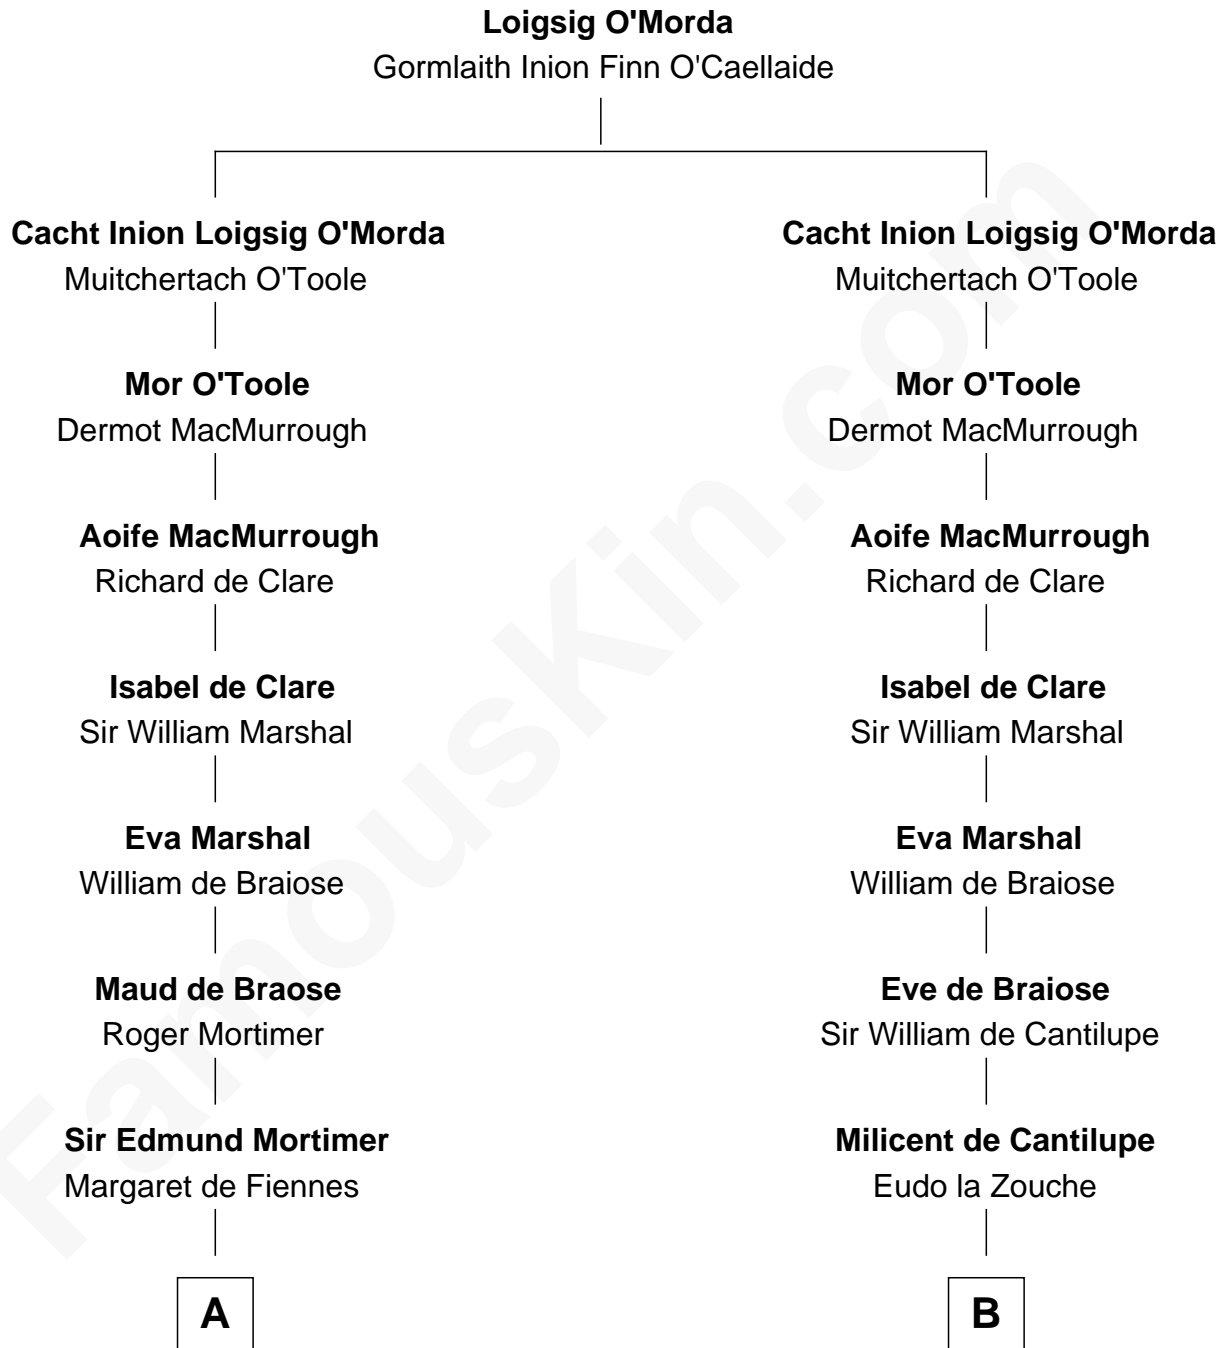

# FamousKin.com Relationship Chart of

**Daniel Carroll**

*Signer of the U.S. Constitution*

21st cousin of

**DeWitt Clinton**

*6th Governor of New York*

**C**

**Edward Digges**  
Elizabeth Page

**William Digges**  
Elizabeth Sewall

**Anne Digges**  
Henry Darnall

**Eleanor Darnall**  
Daniel Carroll

**Daniel Carroll**  
*Signer of the U.S. Constitution*

**D**

**William Clinton**  
Elizabeth Kennedy

**James Clinton**  
Elizabeth Smith

**Charles Clinton**  
Elizabeth Denniston

**Gen. James Clinton**  
Mary DeWitt

**DeWitt Clinton**  
*6th Governor of New York*