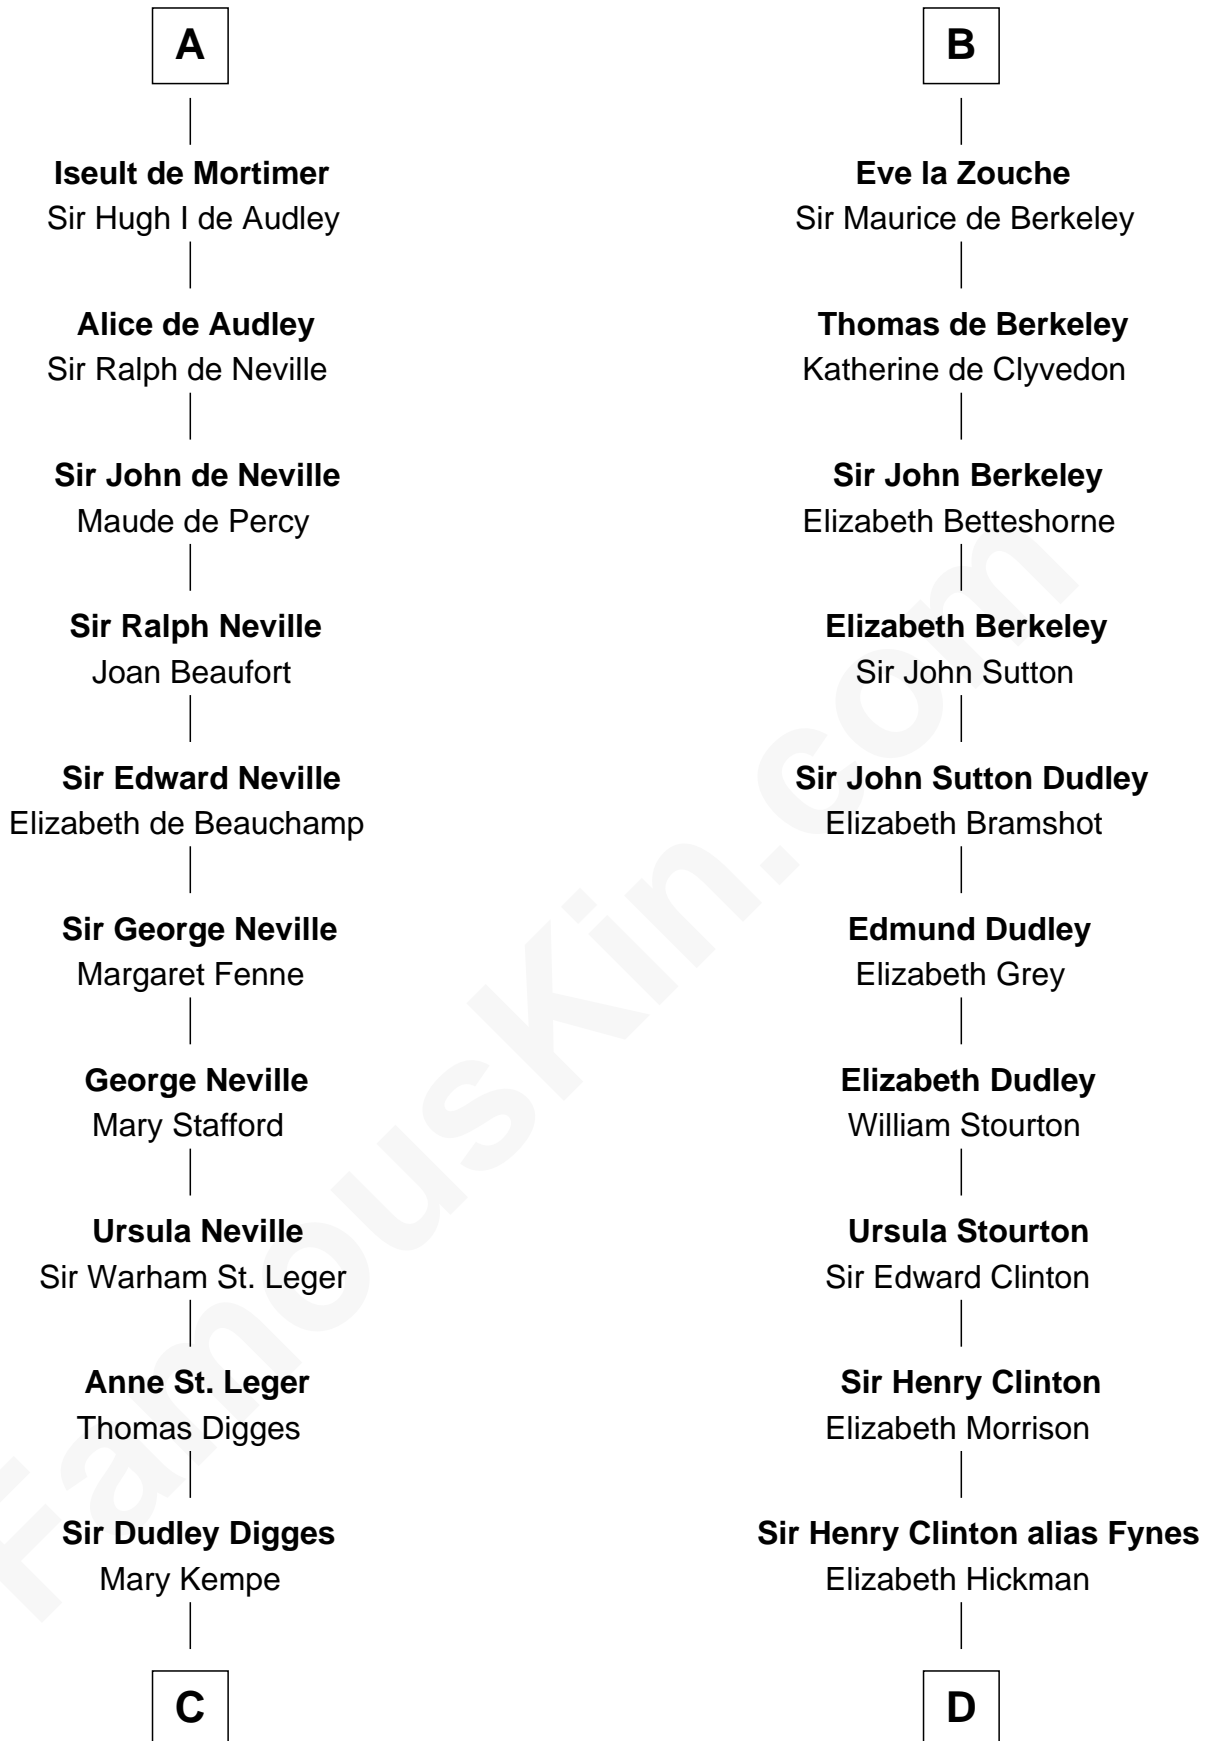

# FamousKin.com Relationship Chart of

**Daniel Carroll**

*Signer of the U.S. Constitution*

21st cousin of

**DeWitt Clinton**

*6th Governor of New York*

**C**

**Edward Digges**  
Elizabeth Page

**William Digges**  
Elizabeth Sewall

**Anne Digges**  
Henry Darnall

**Eleanor Darnall**  
Daniel Carroll

**Daniel Carroll**  
*Signer of the U.S. Constitution*

**D**

**William Clinton**  
Elizabeth Kennedy

**James Clinton**  
Elizabeth Smith

**Charles Clinton**  
Elizabeth Denniston

**Gen. James Clinton**  
Mary DeWitt

**DeWitt Clinton**  
*6th Governor of New York*