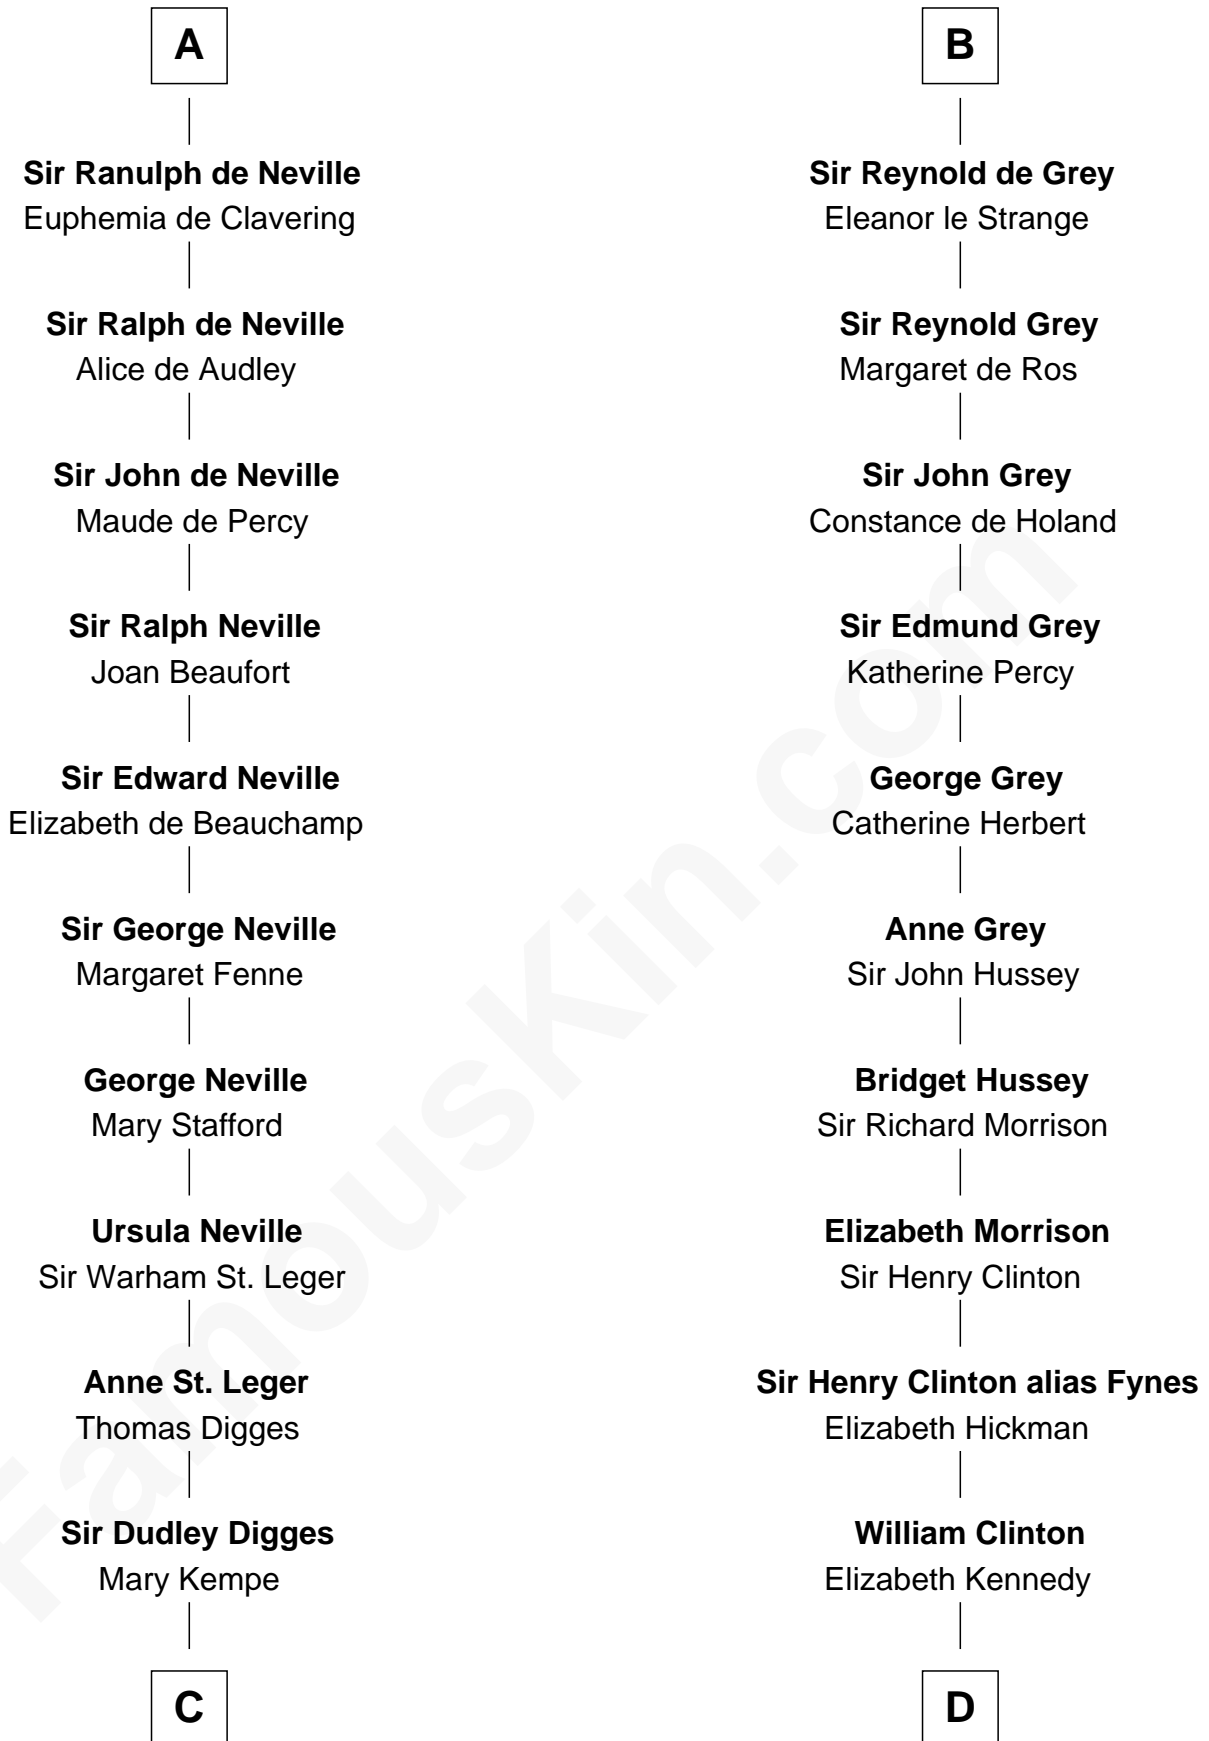

FamousKin.com Relationship Chart of

Daniel Carroll

Signer of the U.S. Constitution

20th cousin 1 time removed of

DeWitt Clinton

6th Governor of New York

Hugh I of Vermandois

Adèle of Vermandois

Mary FitzRanulph
Robert de Neville

A

Isabel de Vermandois
William de Warenne

Ada de Warenne
Henry of Huntingdon

David of Huntingdon
Maud of Chester

Ada of Huntingdon
Sir Henry de Hastings

Sir Henry de Hastings
Joan de Cantilupe

Sir John de Hastings
Isabel de Valence

Elizabeth de Hastings
Sir Roger de Grey

B

C

Edward Digges
Elizabeth Page

William Digges
Elizabeth Sewall

Anne Digges
Henry Darnall

Eleanor Darnall
Daniel Carroll