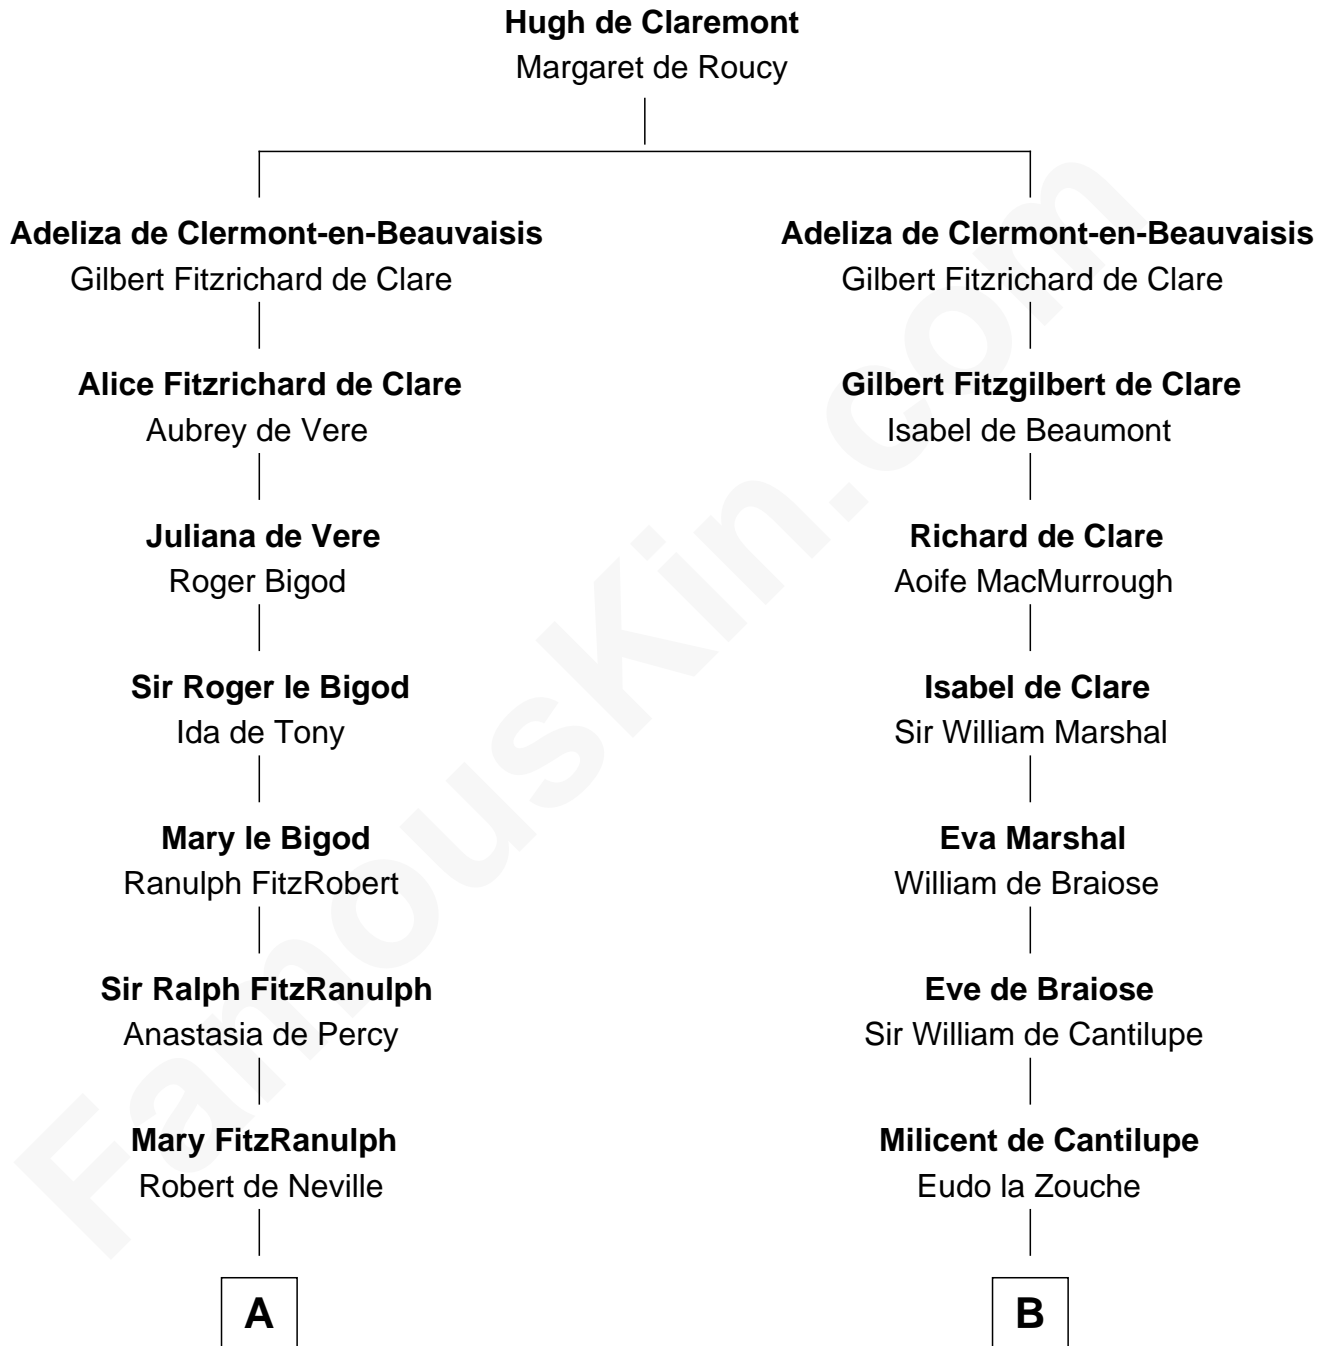

# FamousKin.com Relationship Chart of

**Daniel Carroll**

*Signer of the U.S. Constitution*

21st cousin of

**DeWitt Clinton**

*6th Governor of New York*

**C**

**Edward Digges**

Elizabeth Page

**William Digges**

Elizabeth Sewall

**Anne Digges**

Henry Darnall

**Eleanor Darnall**

Daniel Carroll

**Daniel Carroll**

*Signer of the U.S. Constitution*

**D**

**William Clinton**

Elizabeth Kennedy

**James Clinton**

Elizabeth Smith

**Charles Clinton**

Elizabeth Denniston

**Gen. James Clinton**

Mary DeWitt

**DeWitt Clinton**

*6th Governor of New York*