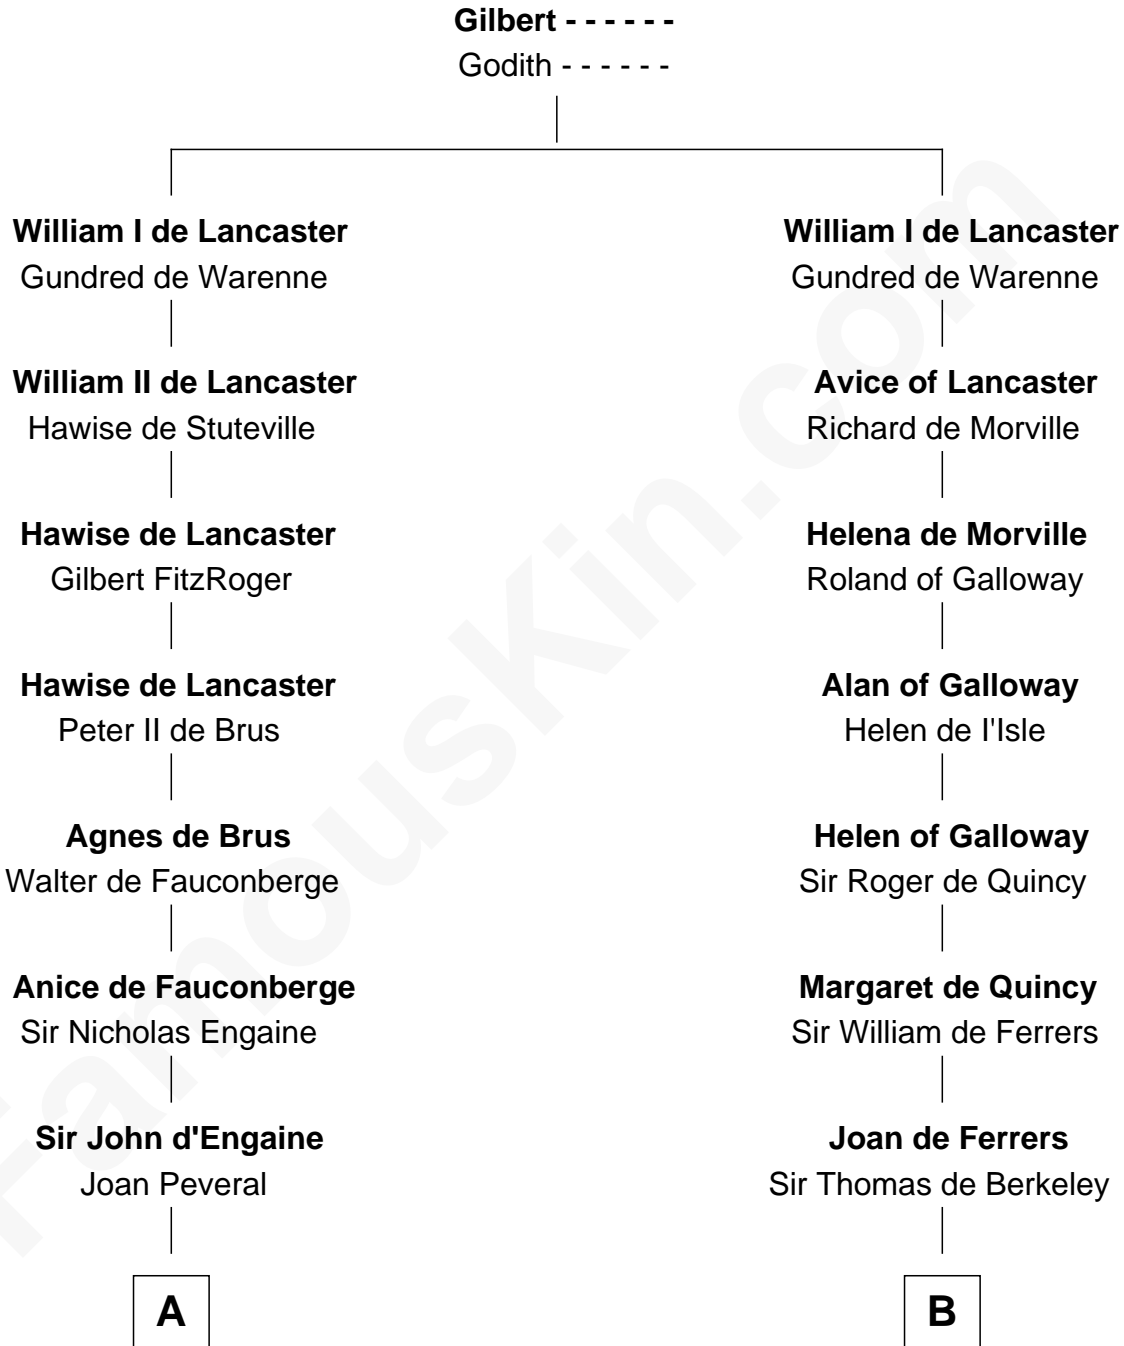

# FamousKin.com Relationship Chart of

**Daniel Carroll**

*Signer of the U.S. Constitution*

20th cousin 1 time removed of

**DeWitt Clinton**

*6th Governor of New York*

**C**

**Elizabeth Sewall**

William Digges

**Anne Digges**

Henry Darnall

**Eleanor Darnall**

Daniel Carroll

**Daniel Carroll**

*Signer of the U.S. Constitution*

**D**

**William Clinton**

Elizabeth Kennedy

**James Clinton**

Elizabeth Smith

**Charles Clinton**

Elizabeth Denniston

**Gen. James Clinton**

Mary DeWitt

**DeWitt Clinton**

*6th Governor of New York*