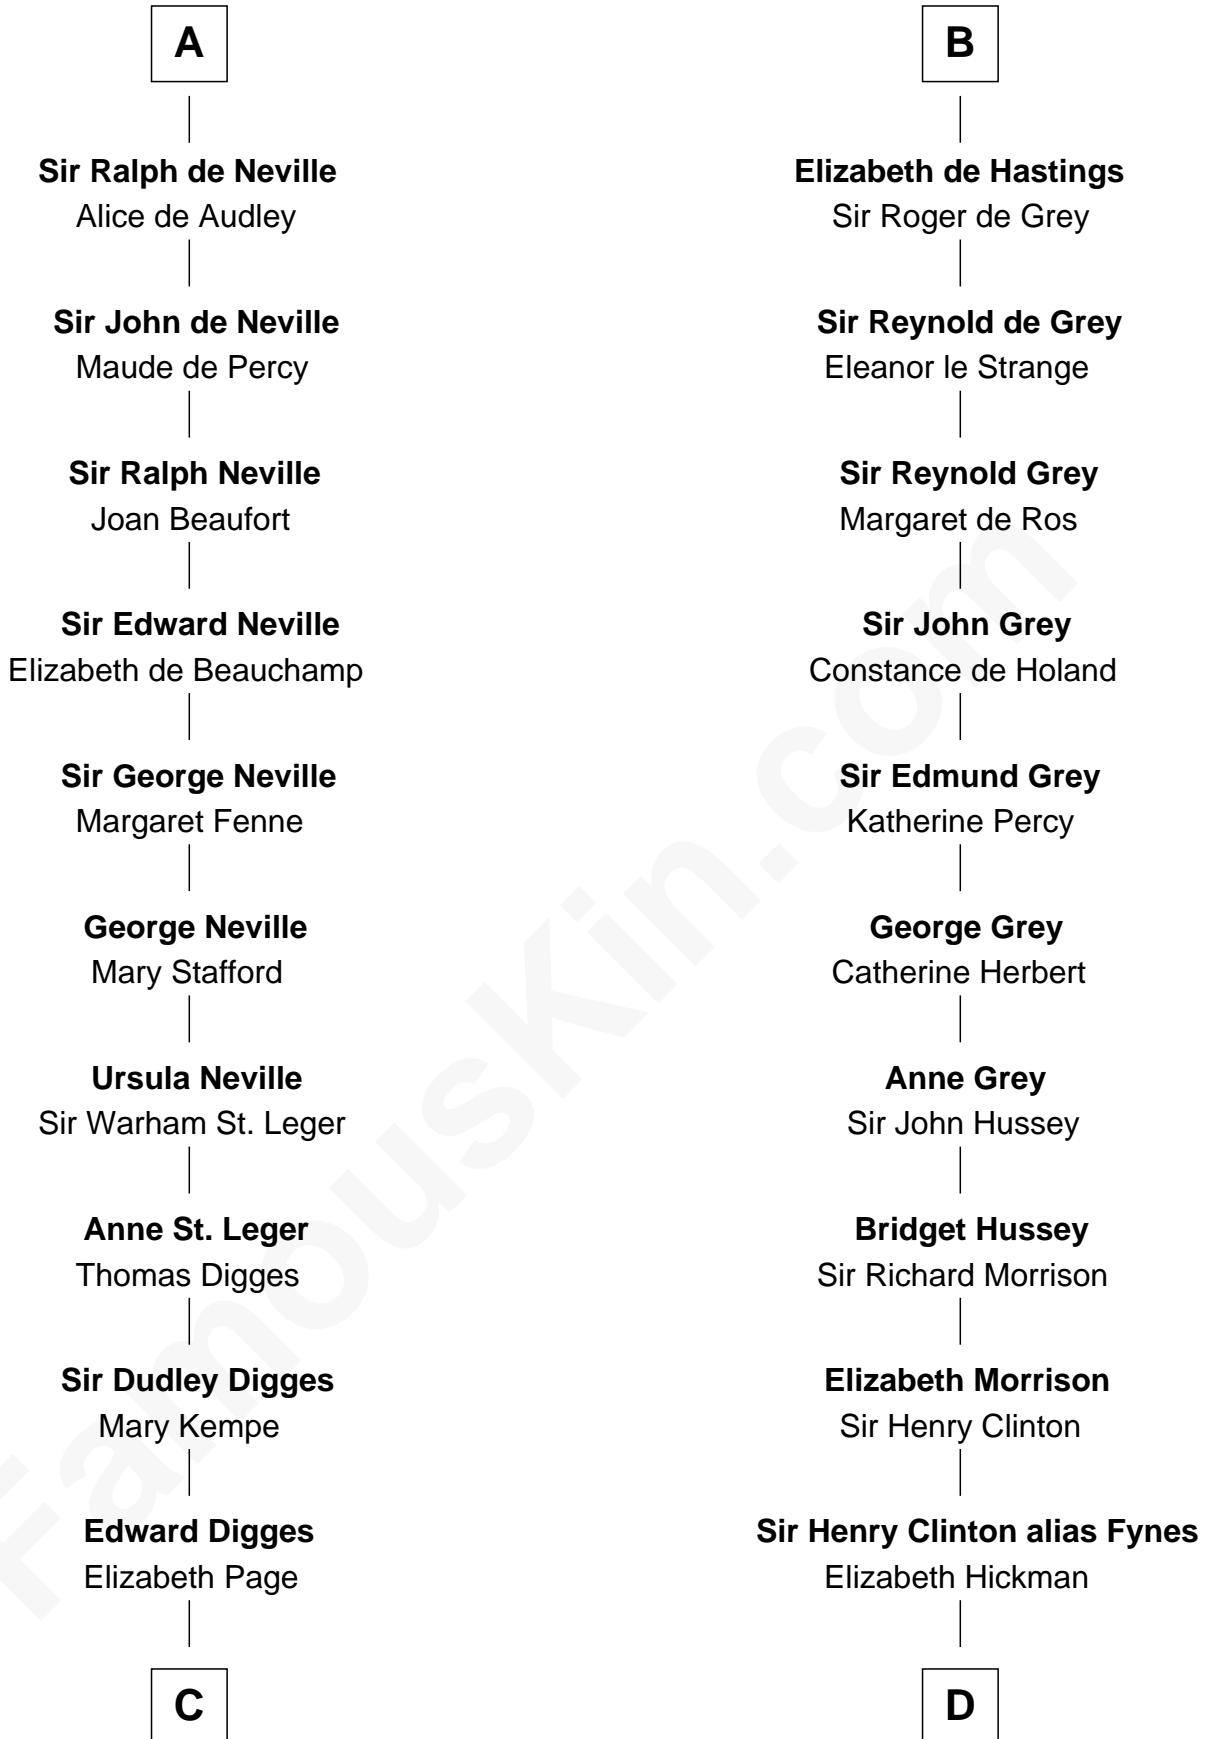

# FamousKin.com Relationship Chart of

**Daniel Carroll**

*Signer of the U.S. Constitution*

20th cousin 1 time removed of

**DeWitt Clinton**

*6th Governor of New York*

**Baldwin III of Hainault**

Yolande of Guelders

**C**

**William Digges**  
Elizabeth Sewall

**Anne Digges**  
Henry Darnall

**Eleanor Darnall**  
Daniel Carroll

**Daniel Carroll**  
*Signer of the U.S. Constitution*

**D**

**William Clinton**  
Elizabeth Kennedy

**James Clinton**  
Elizabeth Smith

**Charles Clinton**  
Elizabeth Denniston

**Gen. James Clinton**  
Mary DeWitt

**DeWitt Clinton**  
*6th Governor of New York*