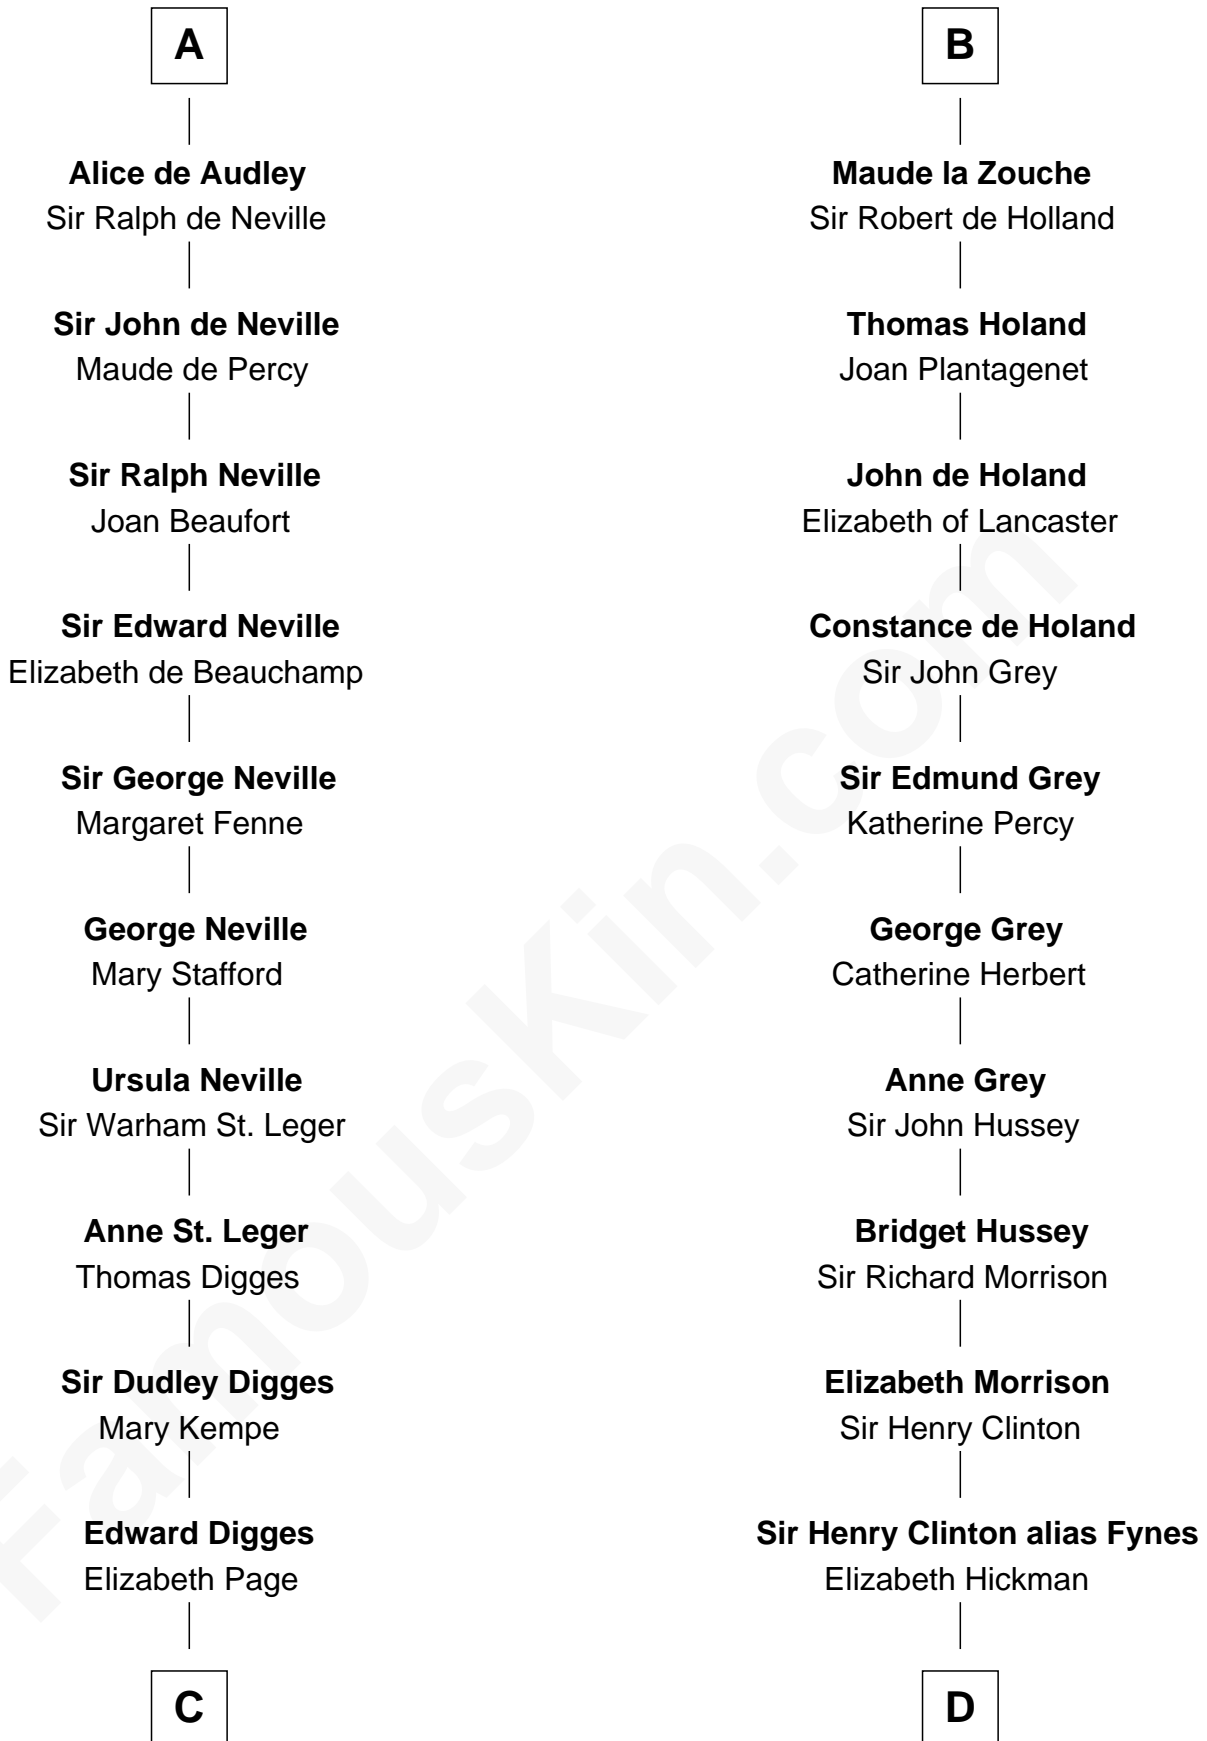

# FamousKin.com Relationship Chart of

**Daniel Carroll**

*Signer of the U.S. Constitution*

20th cousin 1 time removed of

**DeWitt Clinton**

*6th Governor of New York*

**C**

**William Digges**  
Elizabeth Sewall

**Anne Digges**  
Henry Darnall

**Eleanor Darnall**  
Daniel Carroll

**Daniel Carroll**  
*Signer of the U.S. Constitution*

**D**

**William Clinton**  
Elizabeth Kennedy

**James Clinton**  
Elizabeth Smith

**Charles Clinton**  
Elizabeth Denniston

**Gen. James Clinton**  
Mary DeWitt

**DeWitt Clinton**  
*6th Governor of New York*