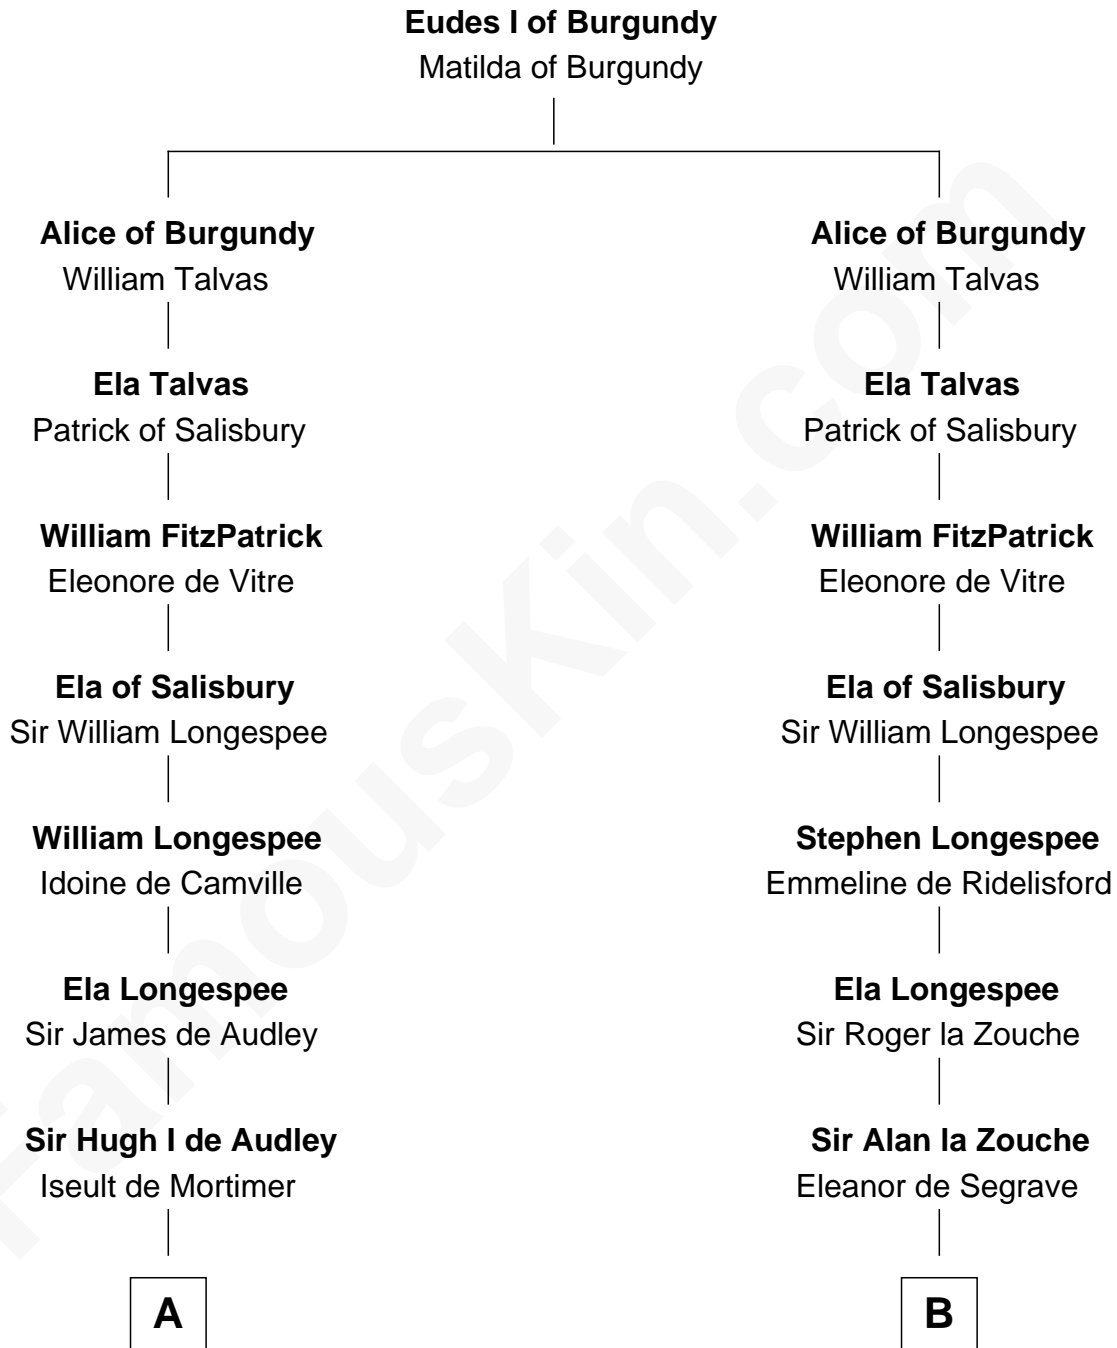

# FamousKin.com Relationship Chart of

**Daniel Carroll**

*Signer of the U.S. Constitution*

20th cousin 1 time removed of

**DeWitt Clinton**

*6th Governor of New York*

**C**

**William Digges**  
Elizabeth Sewall

**Anne Digges**  
Henry Darnall

**Eleanor Darnall**  
Daniel Carroll

**Daniel Carroll**  
*Signer of the U.S. Constitution*

**D**

**William Clinton**  
Elizabeth Kennedy

**James Clinton**  
Elizabeth Smith

**Charles Clinton**  
Elizabeth Denniston

**Gen. James Clinton**  
Mary DeWitt

**DeWitt Clinton**  
*6th Governor of New York*