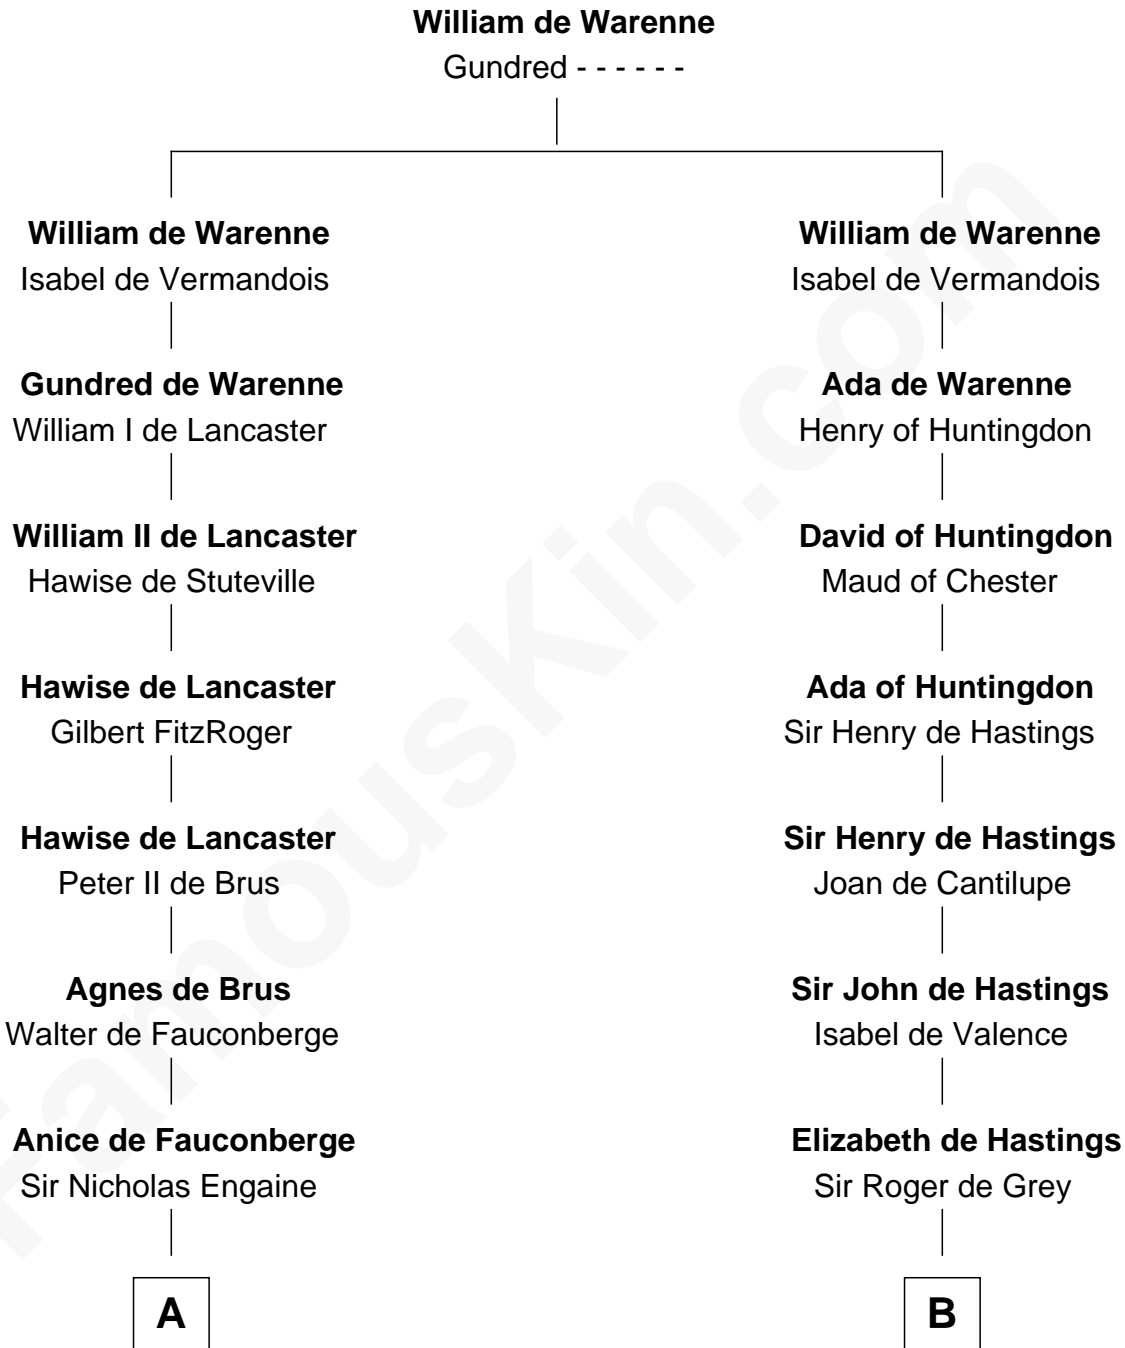

FamousKin.com Relationship Chart of

Daniel Carroll

Signer of the U.S. Constitution

20th cousin 1 time removed of

DeWitt Clinton

6th Governor of New York

C

Jane Lowe
Col. Henry Sewall

Elizabeth Sewall
William Digges

Anne Digges
Henry Darnall

Eleanor Darnall
Daniel Carroll

Daniel Carroll
Signer of the U.S. Constitution

D

James Clinton
Elizabeth Smith

Charles Clinton
Elizabeth Denniston

Gen. James Clinton
Mary DeWitt

DeWitt Clinton
6th Governor of New York