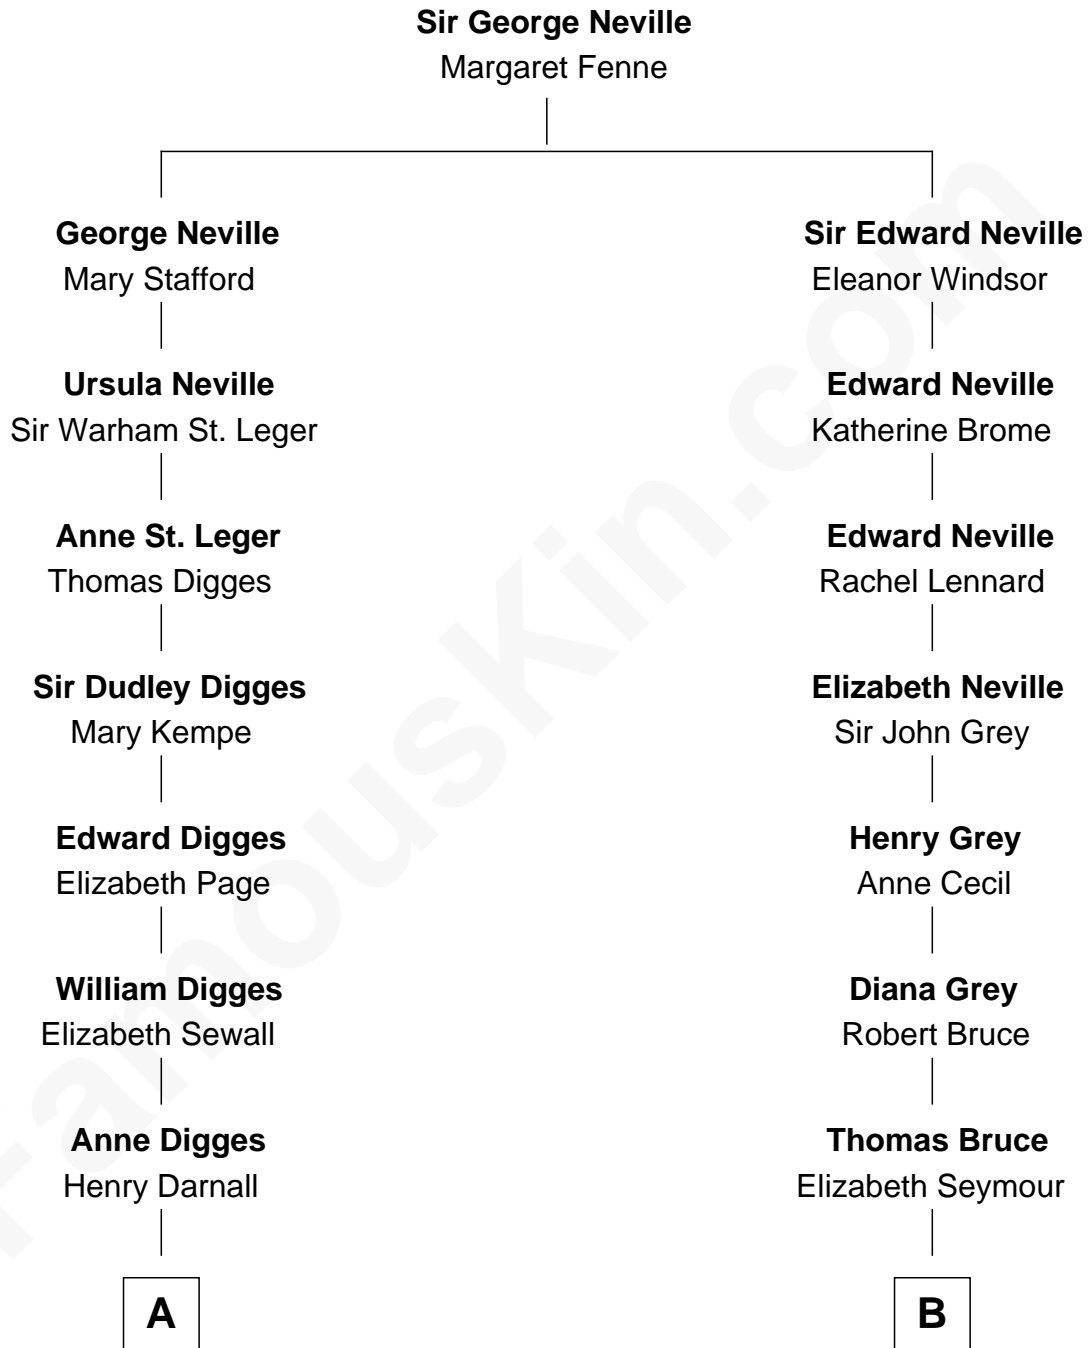

FamousKin.com

Relationship Chart of

Daniel Carroll

Signer of the U.S. Constitution

8th cousin 2 times removed of

Lt. Gen. James Brudenell

Leader of the "Charge of the Light Brigade"

A

Eleanor Darnall

Daniel Carroll

Daniel Carroll

Signer of the U.S. Constitution

B

Elizabeth Bruce

George Brudenell

Robert Brudenell