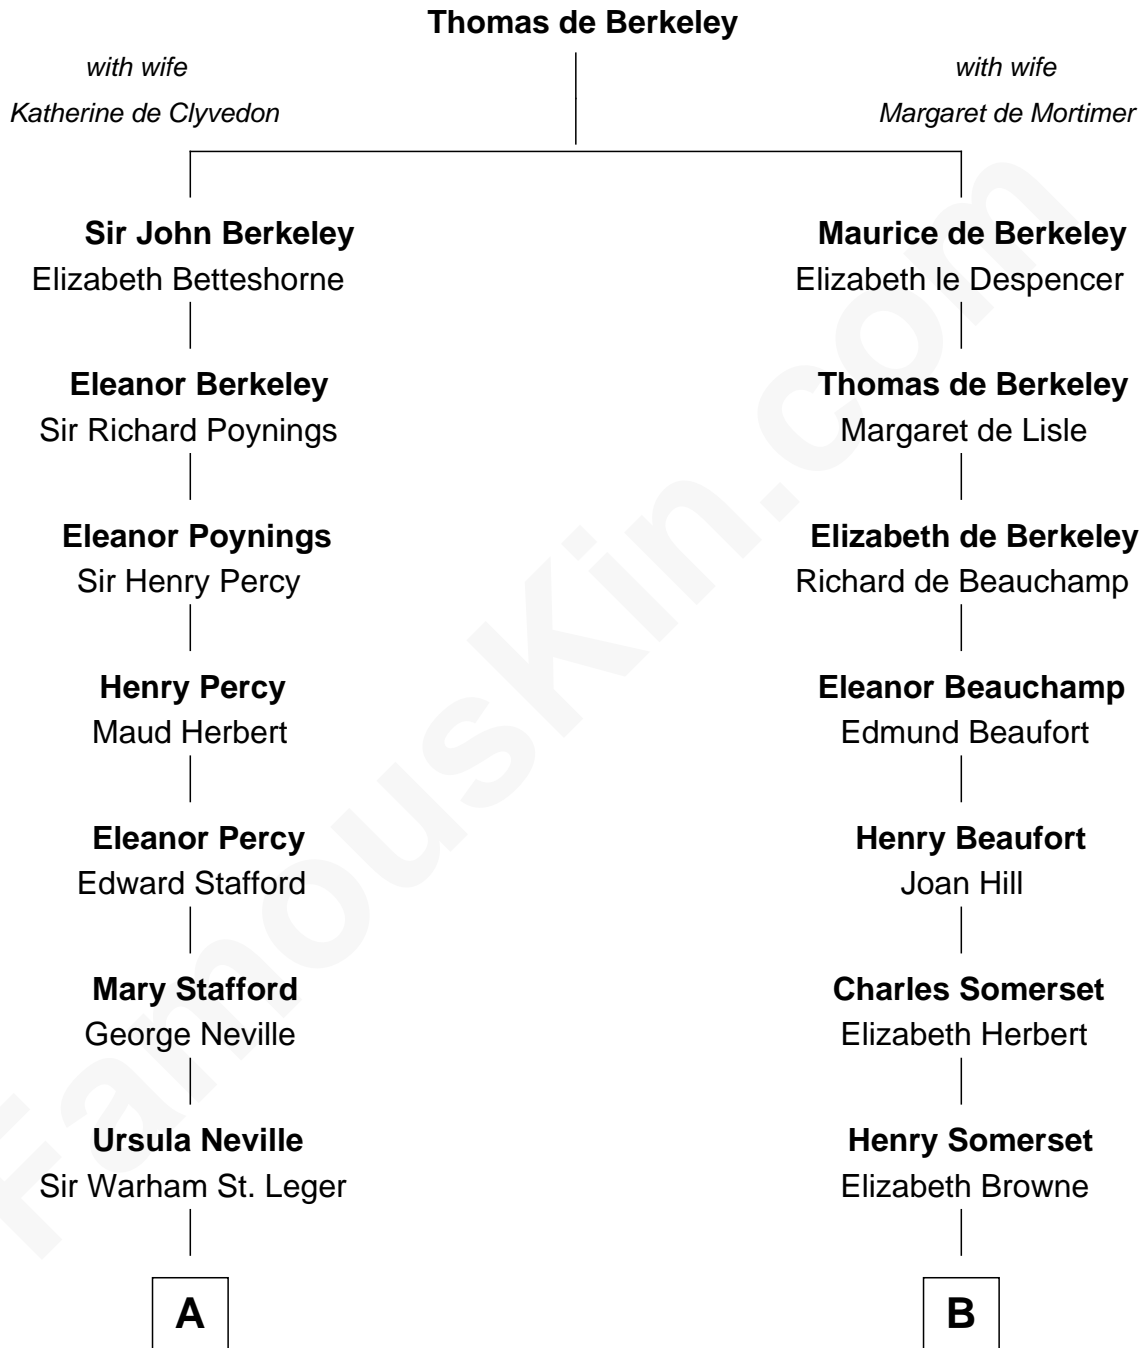

FamousKin.com

Relationship Chart of

Daniel Carroll

Signer of the U.S. Constitution

13th cousin 3 times removed of

Lt. Gen. James Brudenell

Leader of the "Charge of the Light Brigade"

A

Anne St. Leger
Thomas Digges

Sir Dudley Digges
Mary Kempe

Edward Digges
Elizabeth Page

William Digges
Elizabeth Sewall

Anne Digges
Henry Darnall

Eleanor Darnall
Daniel Carroll

Daniel Carroll
Signer of the U.S. Constitution

B

Lucy Somerset
John Neville

Dorothy Neville
Sir Thomas Cecil

Sir William Cecil
Elizabeth Drury

Anne Cecil
Henry Grey

Diana Grey
Robert Bruce

Thomas Bruce
Elizabeth Seymour

Elizabeth Bruce
George Brudenell