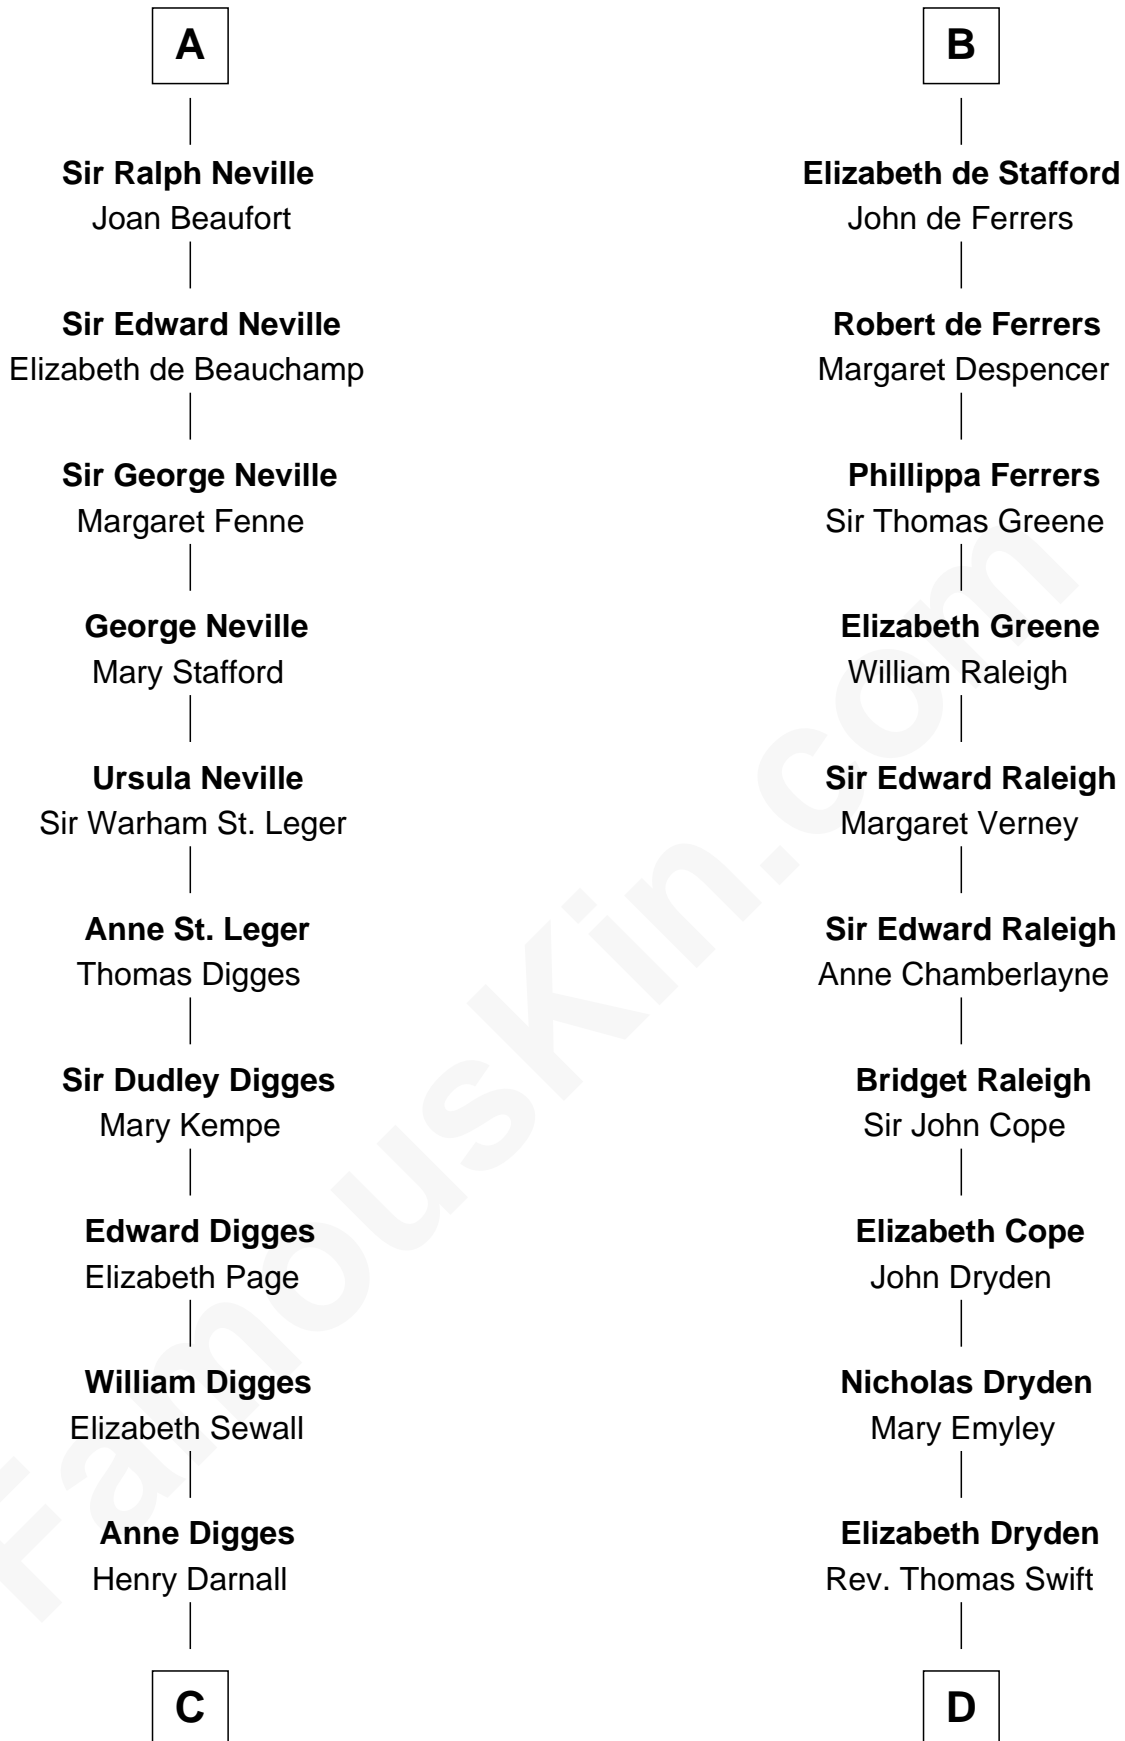

FamousKin.com Relationship Chart of

Daniel Carroll

Signer of the U.S. Constitution

18th cousin of

Jonathan Swift

Author of Gulliver's Travels

C

Eleanor Darnall

Daniel Carroll

Daniel Carroll

Signer of the U.S. Constitution

D

Jonathan Swift

Abigail Erick

Jonathan Swift

Author of Gulliver's Travels