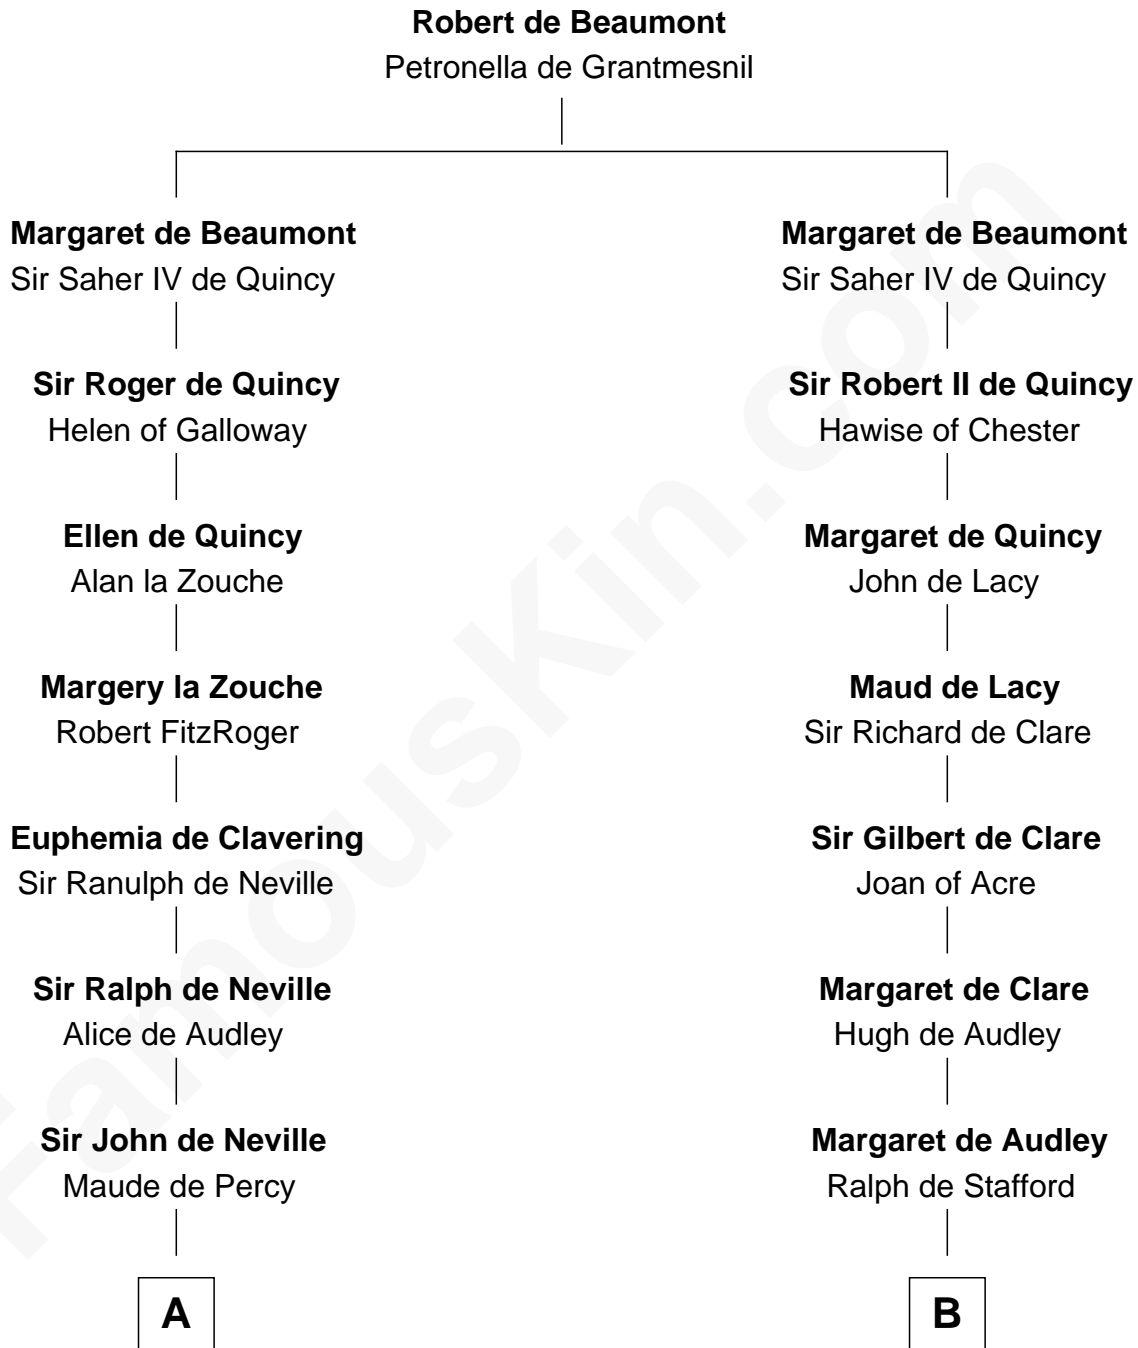

FamousKin.com Relationship Chart of

Daniel Carroll

Signer of the U.S. Constitution

18th cousin of

Jonathan Swift

Author of Gulliver's Travels

C

Eleanor Darnall

Daniel Carroll

Daniel Carroll

Signer of the U.S. Constitution

D

Jonathan Swift

Abigail Erick

Jonathan Swift

Author of Gulliver's Travels