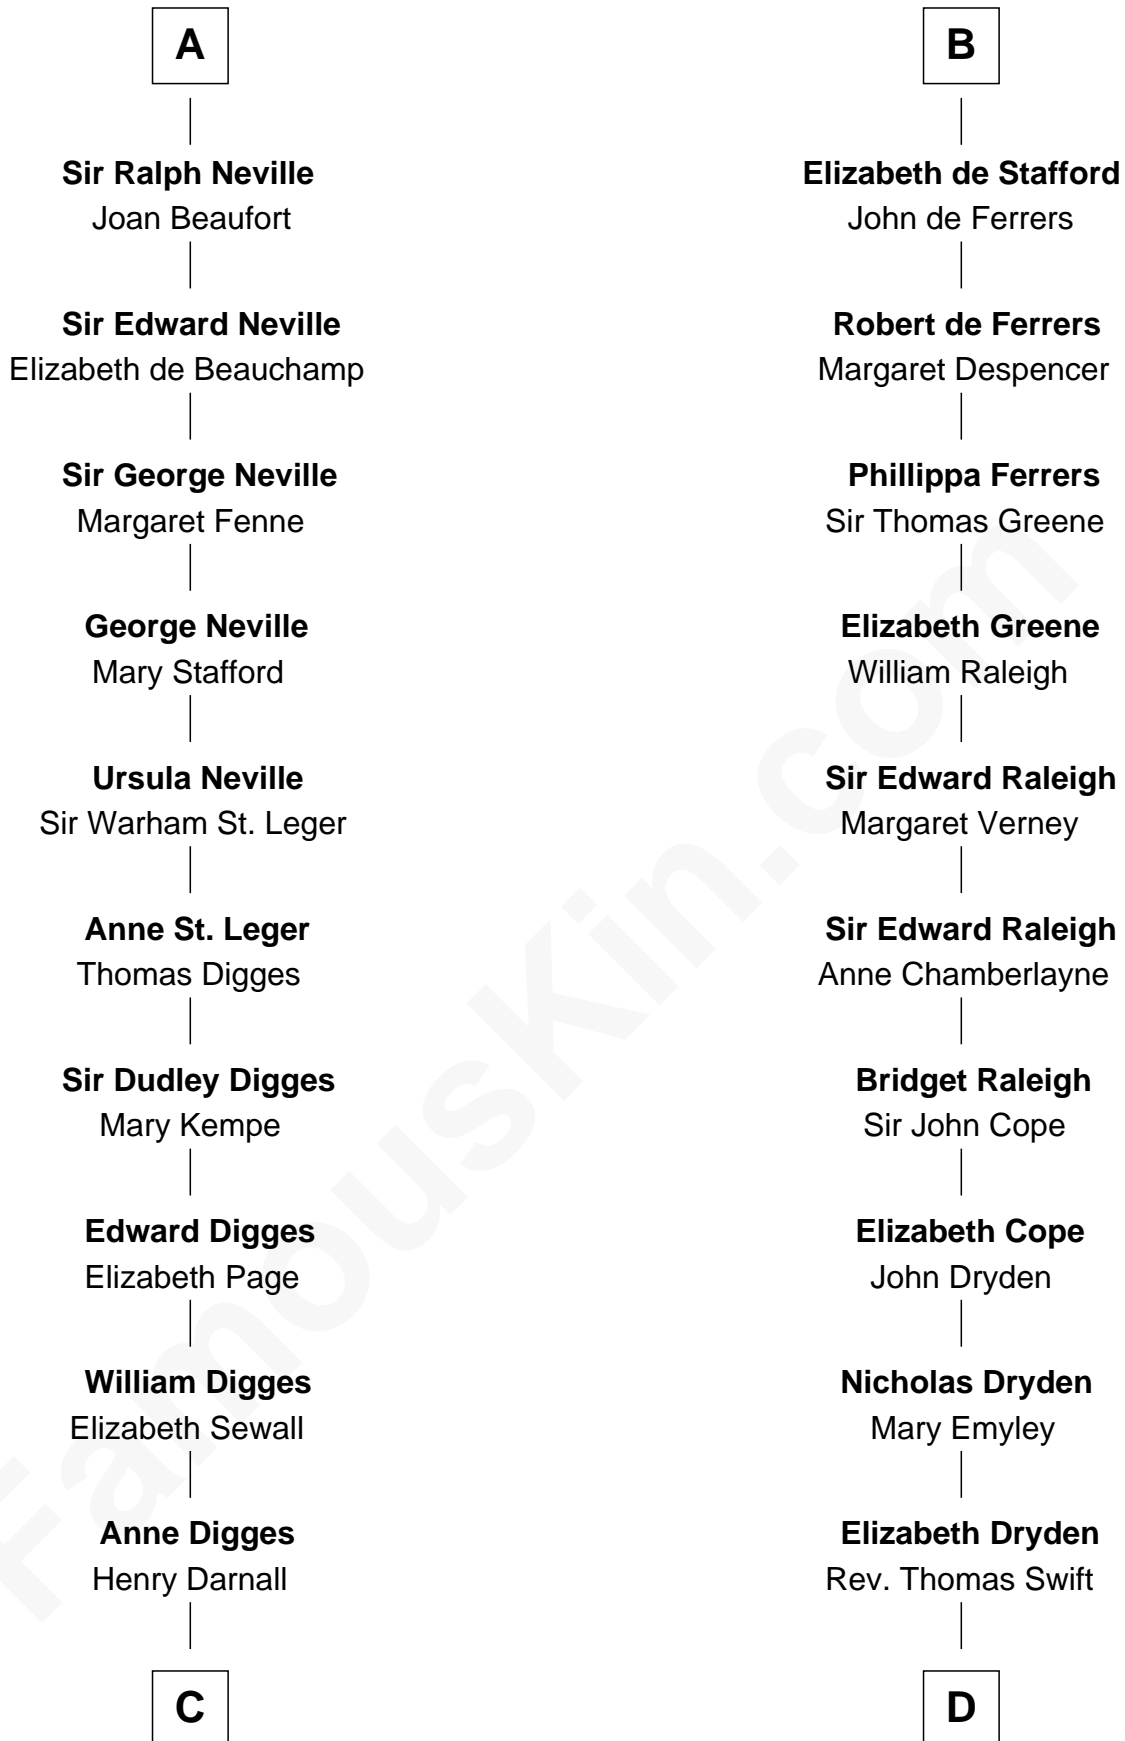

FamousKin.com Relationship Chart of

Daniel Carroll

Signer of the U.S. Constitution

18th cousin of

Jonathan Swift

Author of Gulliver's Travels

Robert de Quincy
Orabel FitzNess

Sir Saher IV de Quincy
Margaret de Beaumont

A

Sir Saher IV de Quincy
Margaret de Beaumont

Sir Robert II de Quincy
Hawise of Chester

Margaret de Quincy
John de Lacy

Maud de Lacy
Sir Richard de Clare

Sir Gilbert de Clare
Joan of Acre

Margaret de Clare
Hugh de Audley

Margaret de Audley
Ralph de Stafford

B

C

Eleanor Darnall

Daniel Carroll

Daniel Carroll

Signer of the U.S. Constitution

D