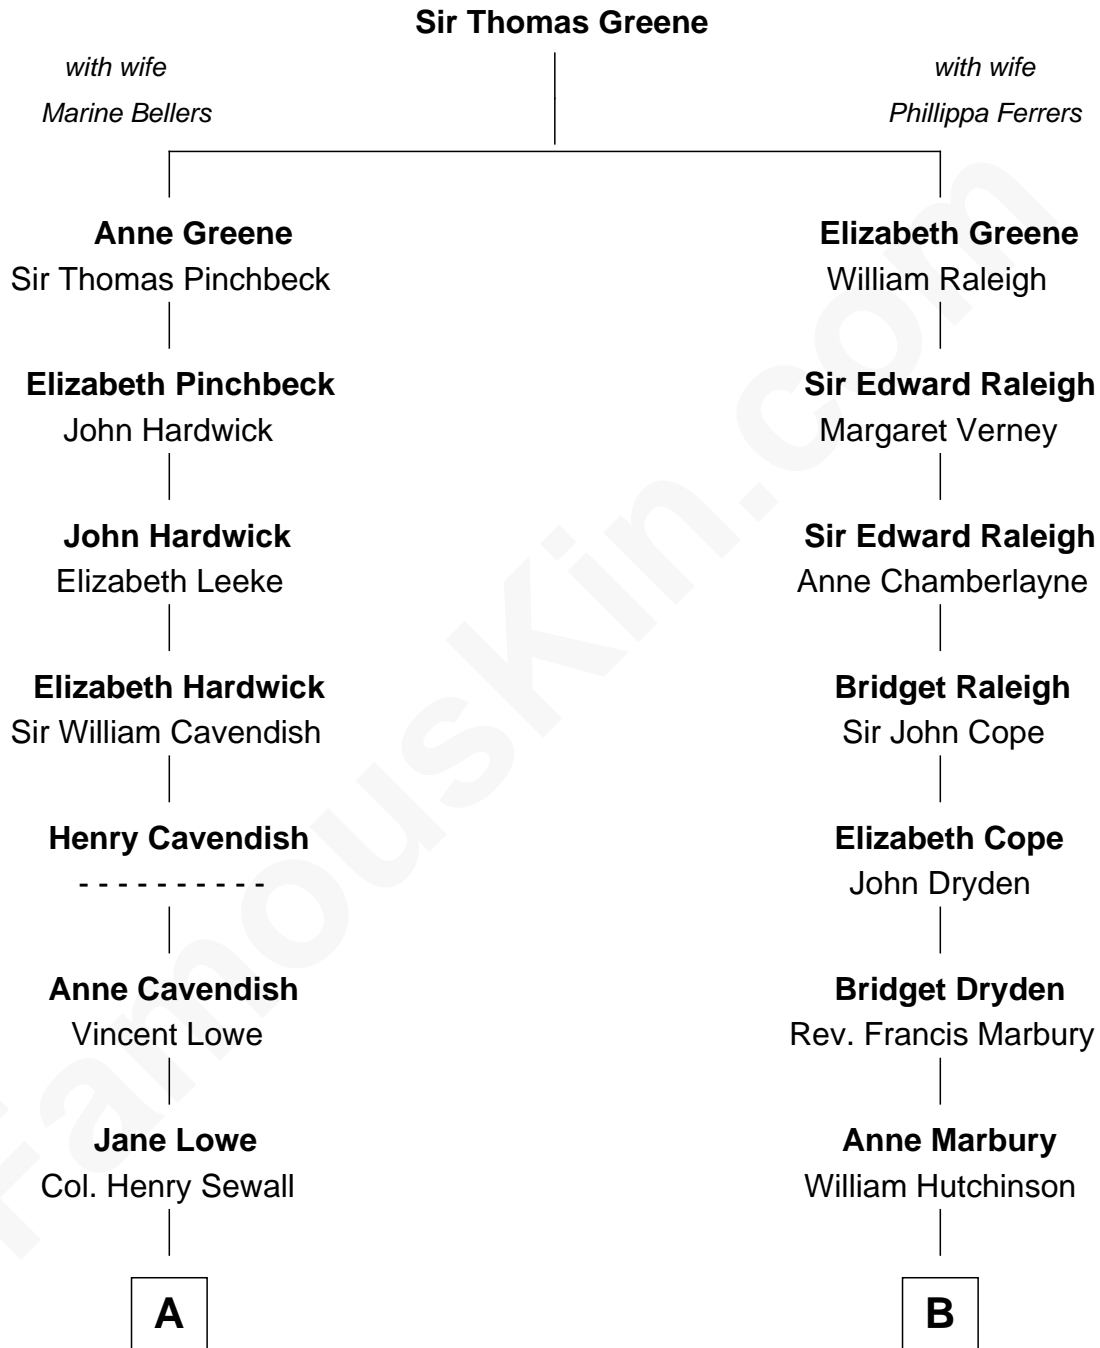

# FamousKin.com Relationship Chart of

**Daniel Carroll**

*Signer of the U.S. Constitution*

10th cousin 7 times removed of

**Erskine Childers**

*4th President of Ireland*

**A**

**Elizabeth Sewall**

William Digges

**Anne Digges**

Henry Darnall

**Eleanor Darnall**

Daniel Carroll

**Daniel Carroll**

*Signer of the U.S. Constitution*

**B**

**Faith Hutchinson**

Thomas Savage

**Hannah Savage**

Benjamin Gillam

**Hannah Gillam**

Samuel Phillips

**Mary Phillips**

Peter Butler