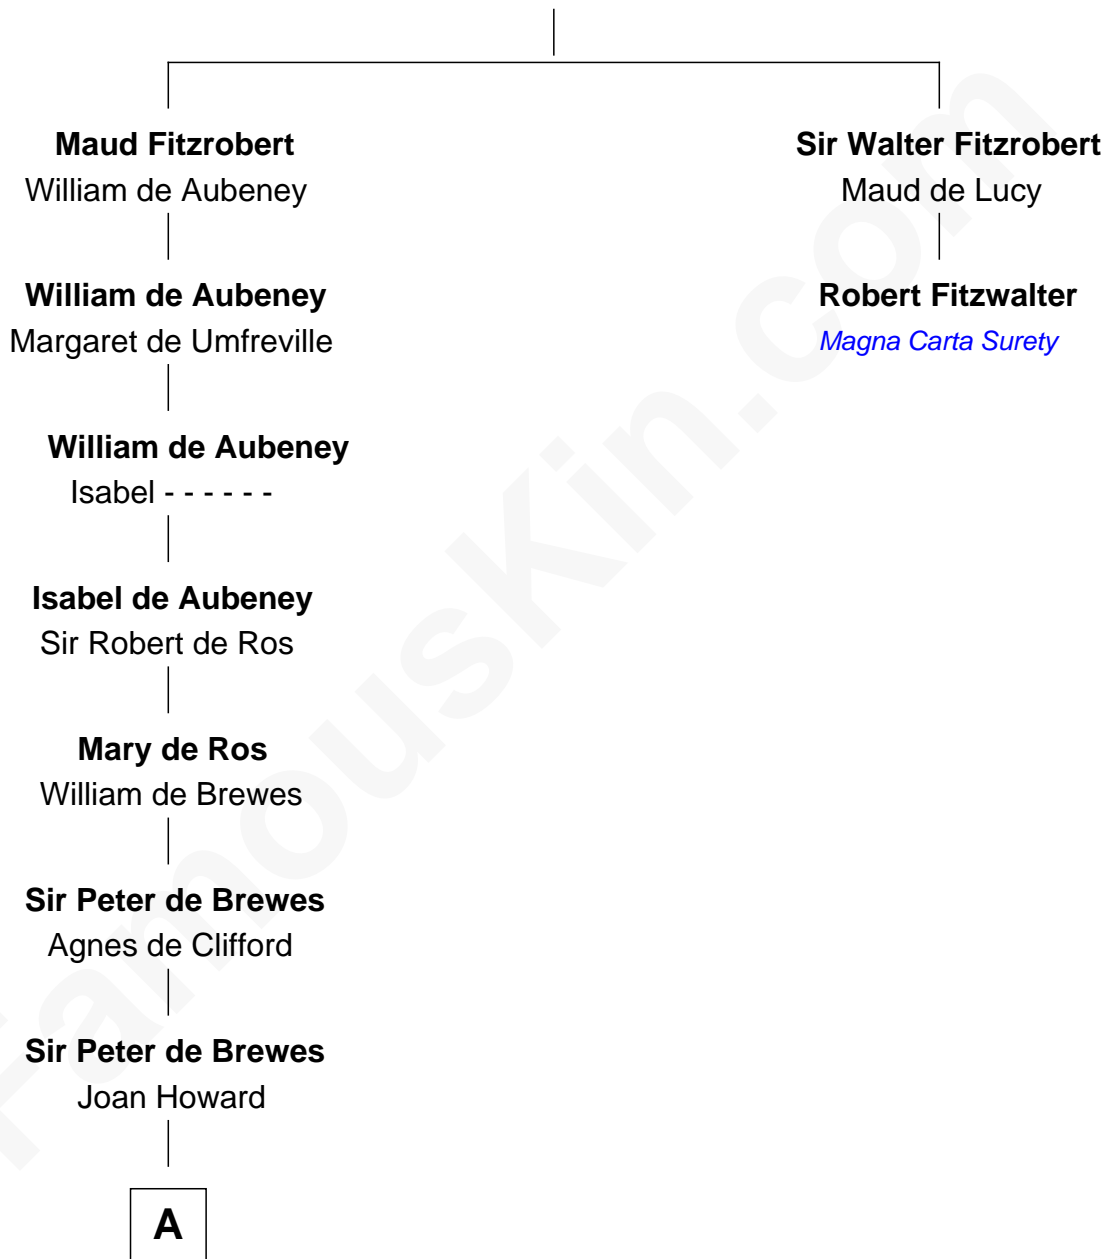

# FamousKin.com Relationship Chart of

**Daniel Carroll**

*Signer of the U.S. Constitution*

1st cousin 19 times removed of

**Robert Fitzwalter**

*Magna Carta Surety*

**Robert Fitzrichard**

Maud de St. Liz

**B**

—  
**Elizabeth Sewall**

William Digges

—  
**Anne Digges**

Henry Darnall

—  
**Eleanor Darnall**

Daniel Carroll

—  
**Daniel Carroll**

*Signer of the U.S. Constitution*

FamousKin.com