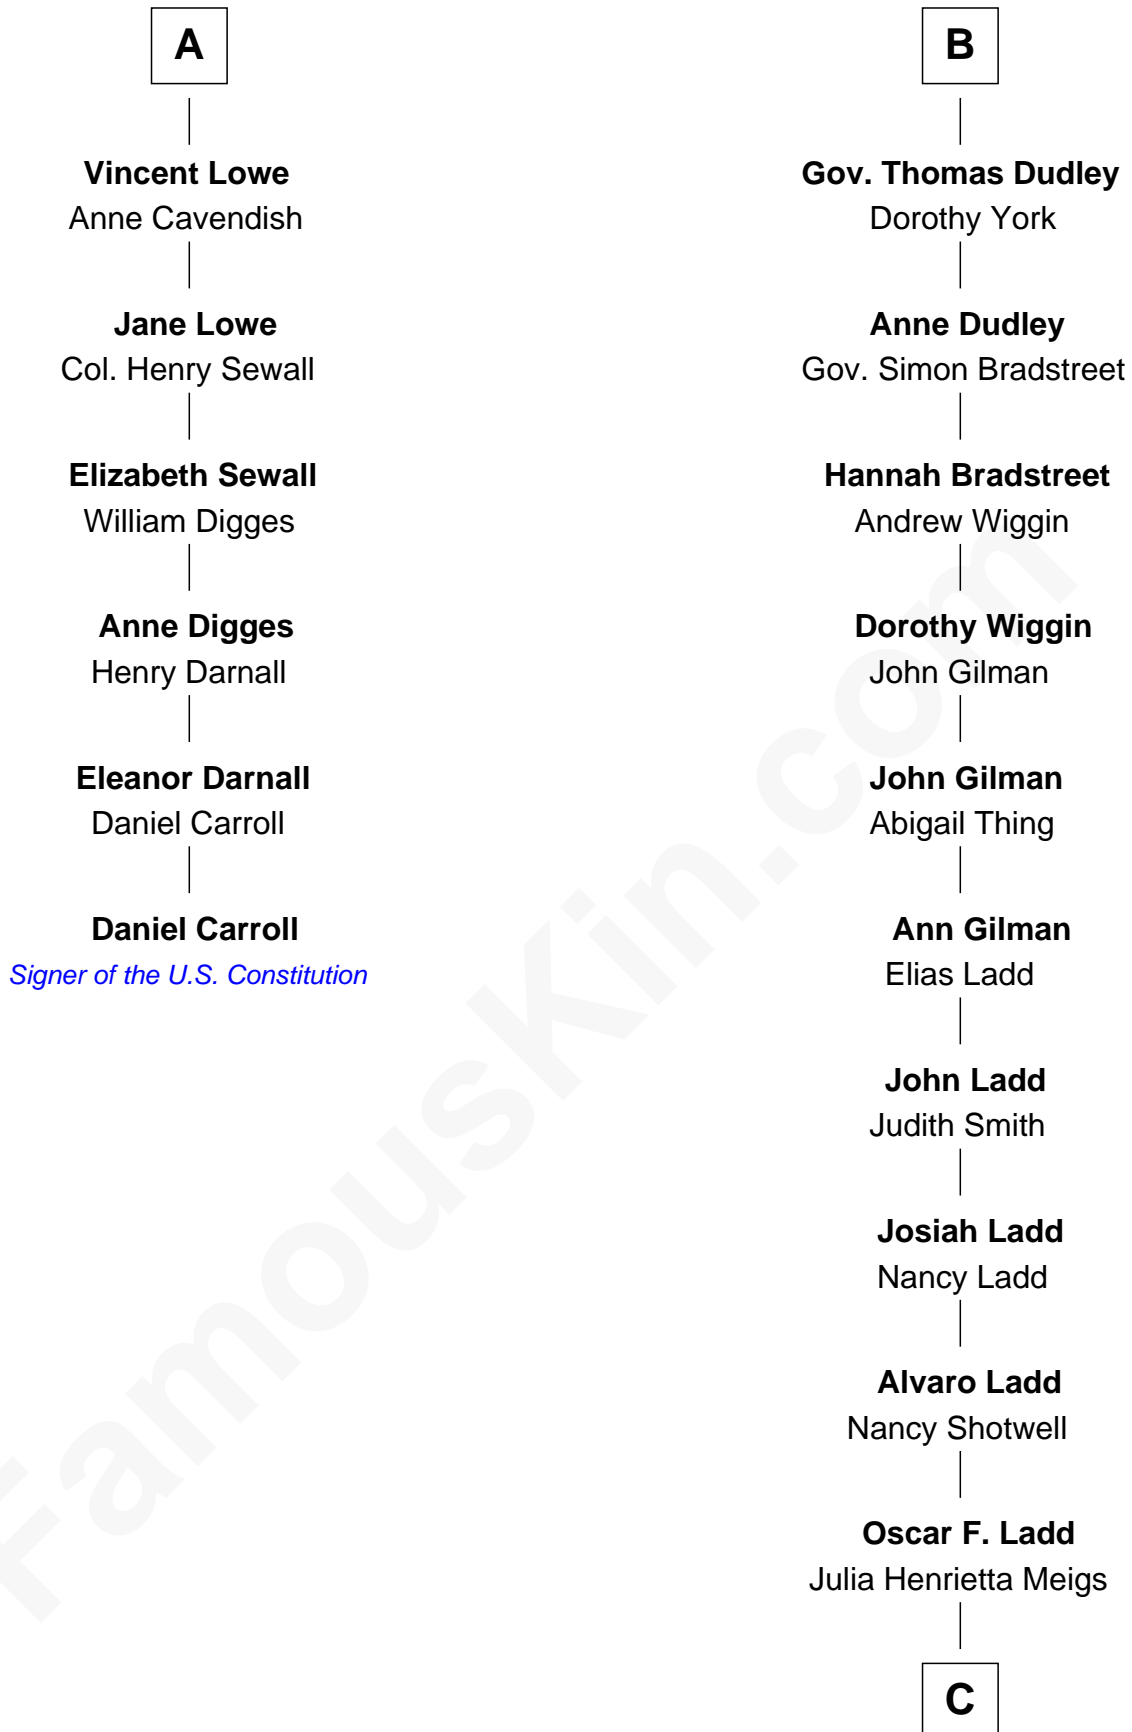

FamousKin.com Relationship Chart of

Daniel Carroll

Signer of the U.S. Constitution

12th cousin 6 times removed of

Alan Ladd

Movie Actor

Sir Hugh Shirley

Beatrice Brewes

Isabel Shirley
Sir John Cokayne

John Cokayne
Agnes Vernon

Thomas Cokayne
Agnes Barlow

Sir Thomas Cokayne
Barbara FitzHerbert

Jane Cokayne
Vincent Lowe

Jasper Lowe
Dorothy Sacheverell

Patrick Lowe
Jane Harpur

A

Sir Ralph Shirley

Joan Basset

Beatrice Shirley

John Brome

Isabel Brome

John Denton

Alice Denton

Nicholas Purefoy

Edward Purefoy

Anne Fettiplace

Mary Purefoy

Thomas Thorne

Susanna Thorne

Roger Dudley

B