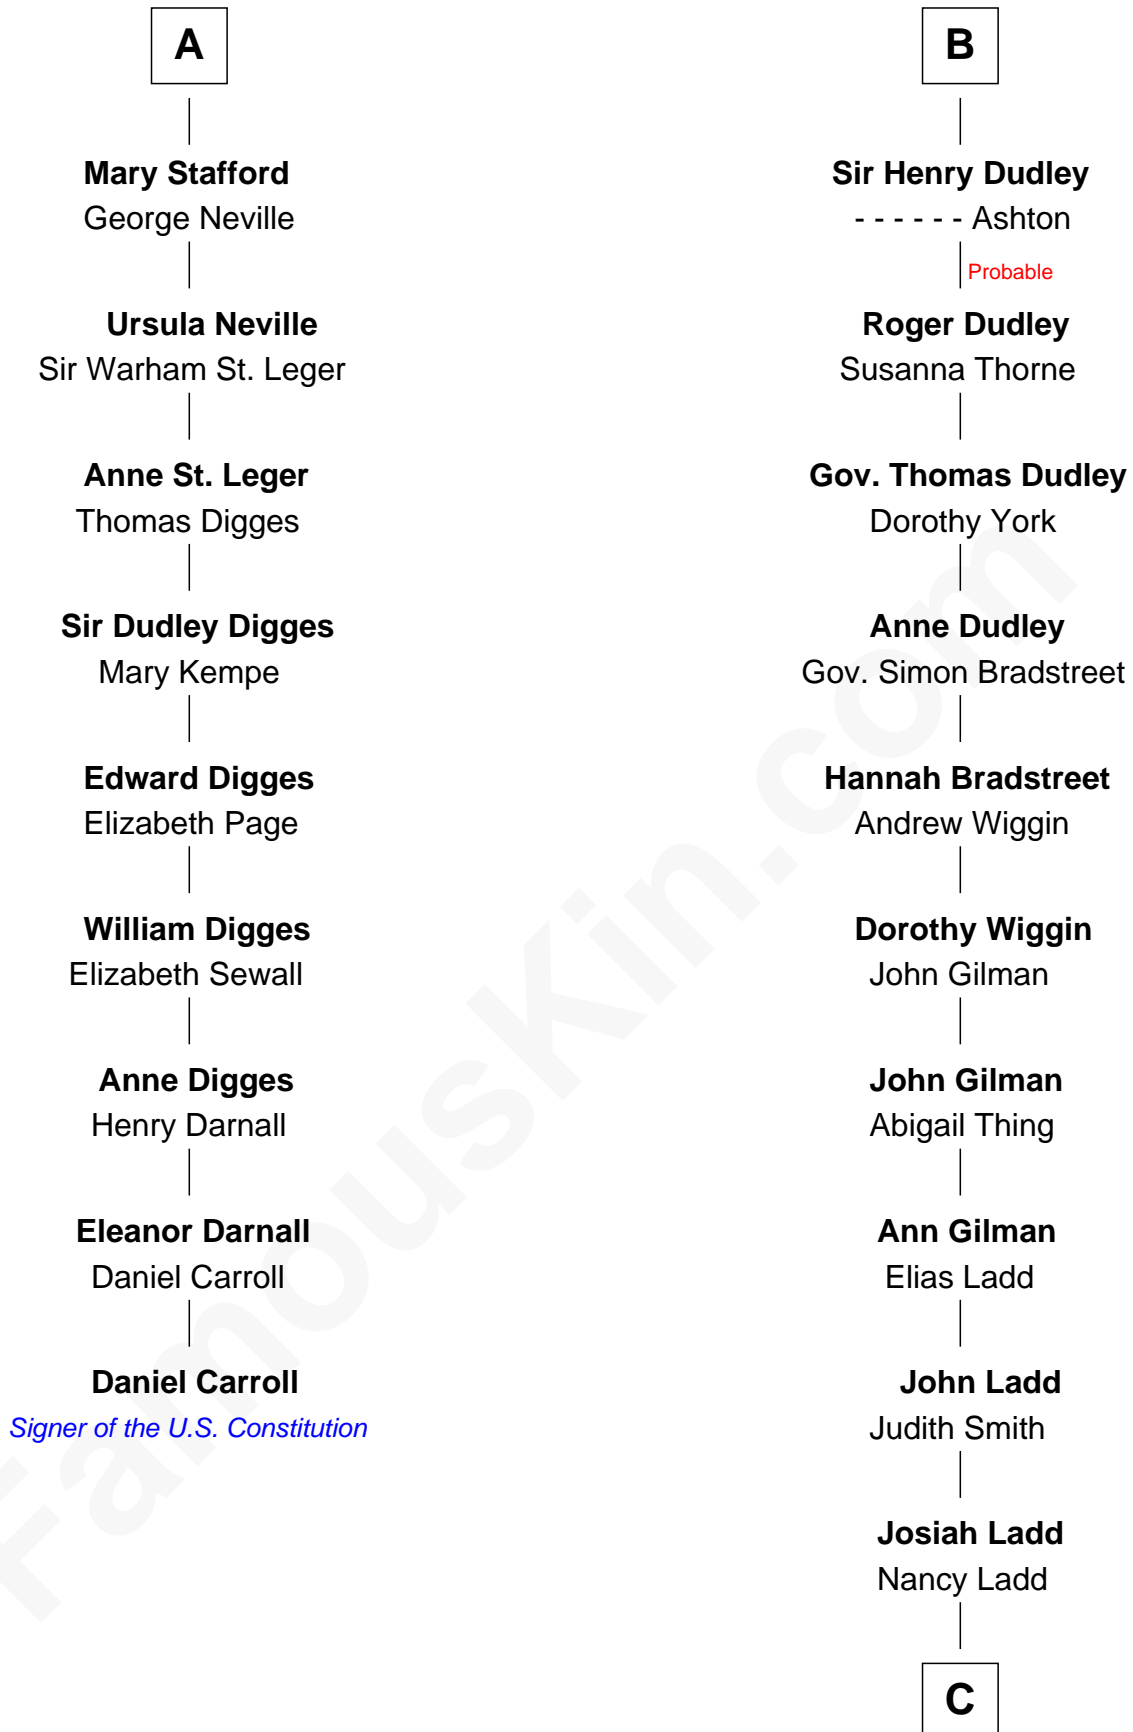

# FamousKin.com Relationship Chart of

**Daniel Carroll**

*Signer of the U.S. Constitution*

15th cousin 5 times removed of

**Alan Ladd**

*Movie Actor*

**Henry Plantagenet**

Maud de Chaworth

**Sir Henry Percy**

Eleanor Poynings

**Henry Percy**

Maud Herbert

**Eleanor Percy**

Edward Stafford

**A**

**Eleanor Plantagenet**

Richard Fitzalan

**Alice Fitzalan**

Sir Thomas de Holand

**Eleanor Holand**

Edward Cherleton

**Joyce Cherleton**

Sir John Tiptoft

**Joyce Tiptoft**

Sir Edmund Sutton

**Sir Edward Sutton**

Cecily Willoughby

**Sir John Sutton**

Cecily Grey

**B**

**C**

**Alvaro Ladd**  
Nancy Shotwell