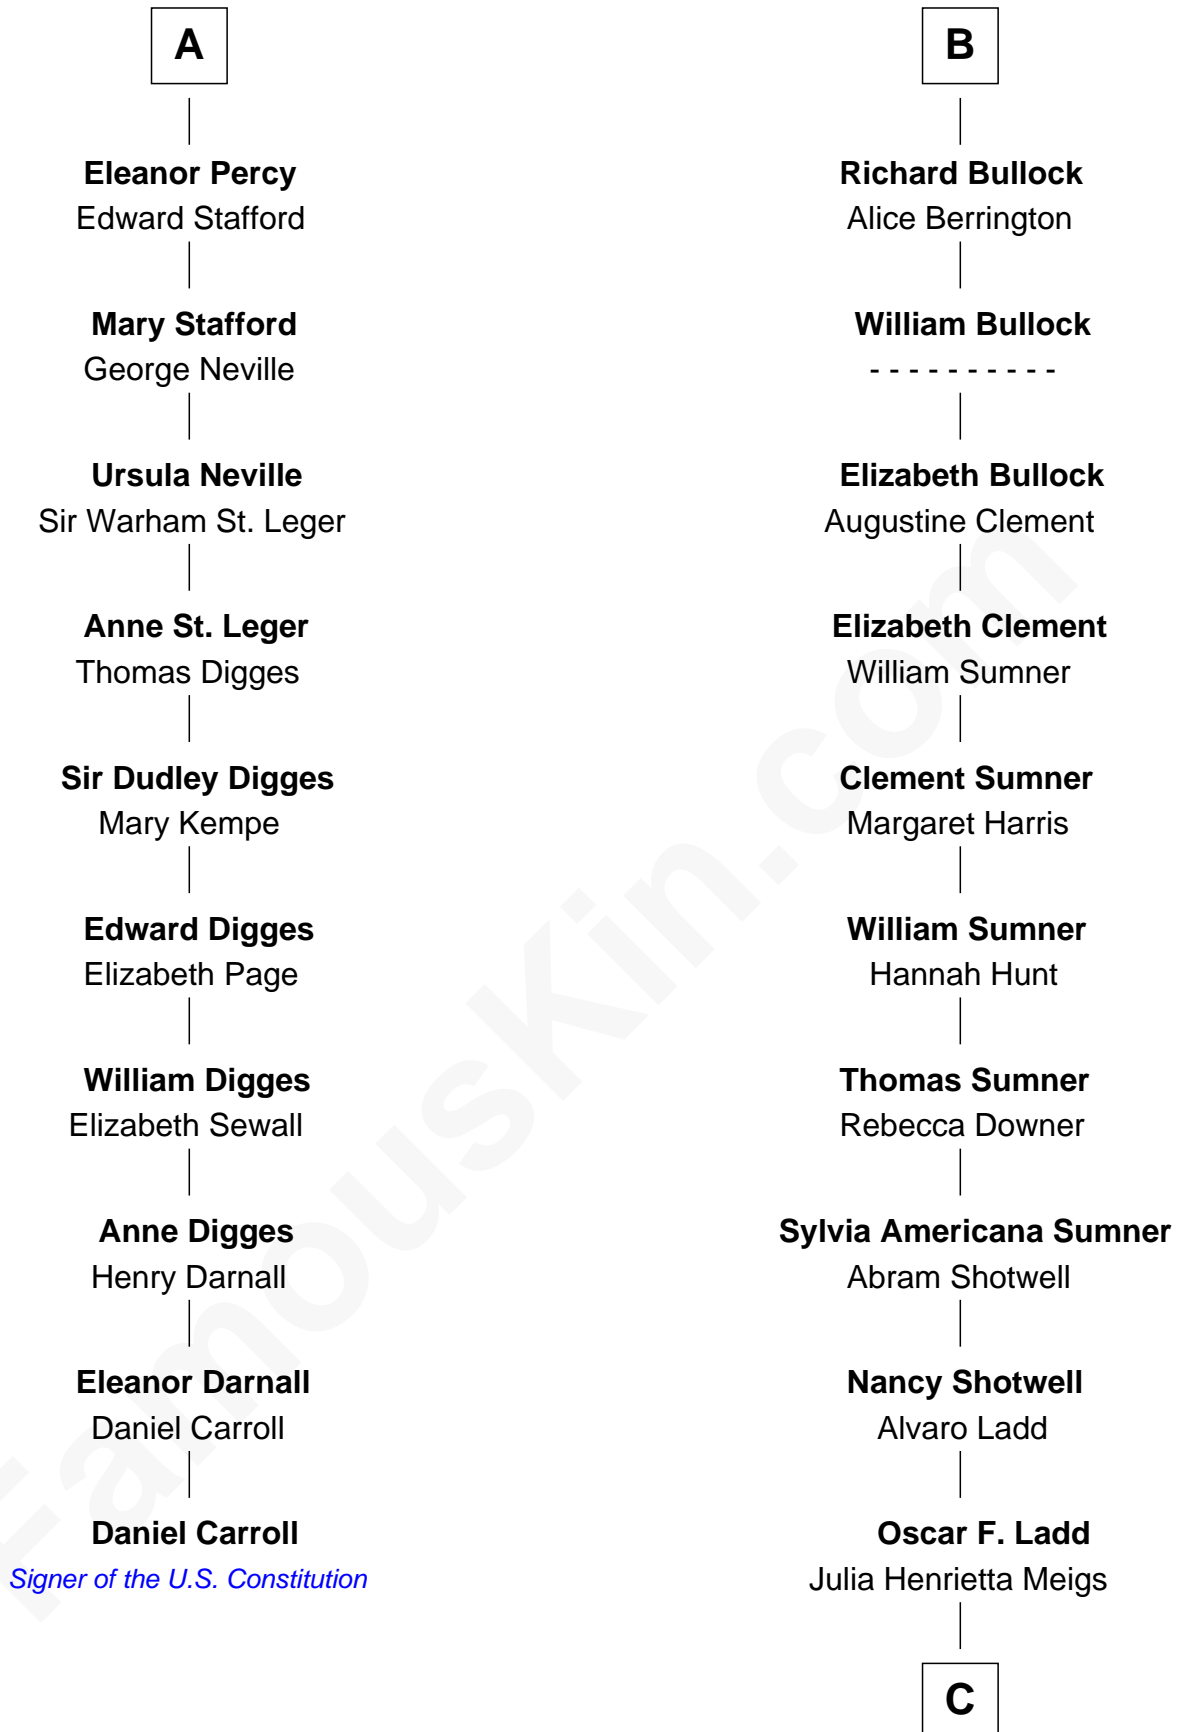

FamousKin.com

Relationship Chart of

Daniel Carroll

Signer of the U.S. Constitution

16th cousin 2 times removed of

Alan Ladd

Movie Actor

C

Alan Harwood Ladd

Selina Raleigh

Alan Ladd

Movie Actor

FamousKin.com