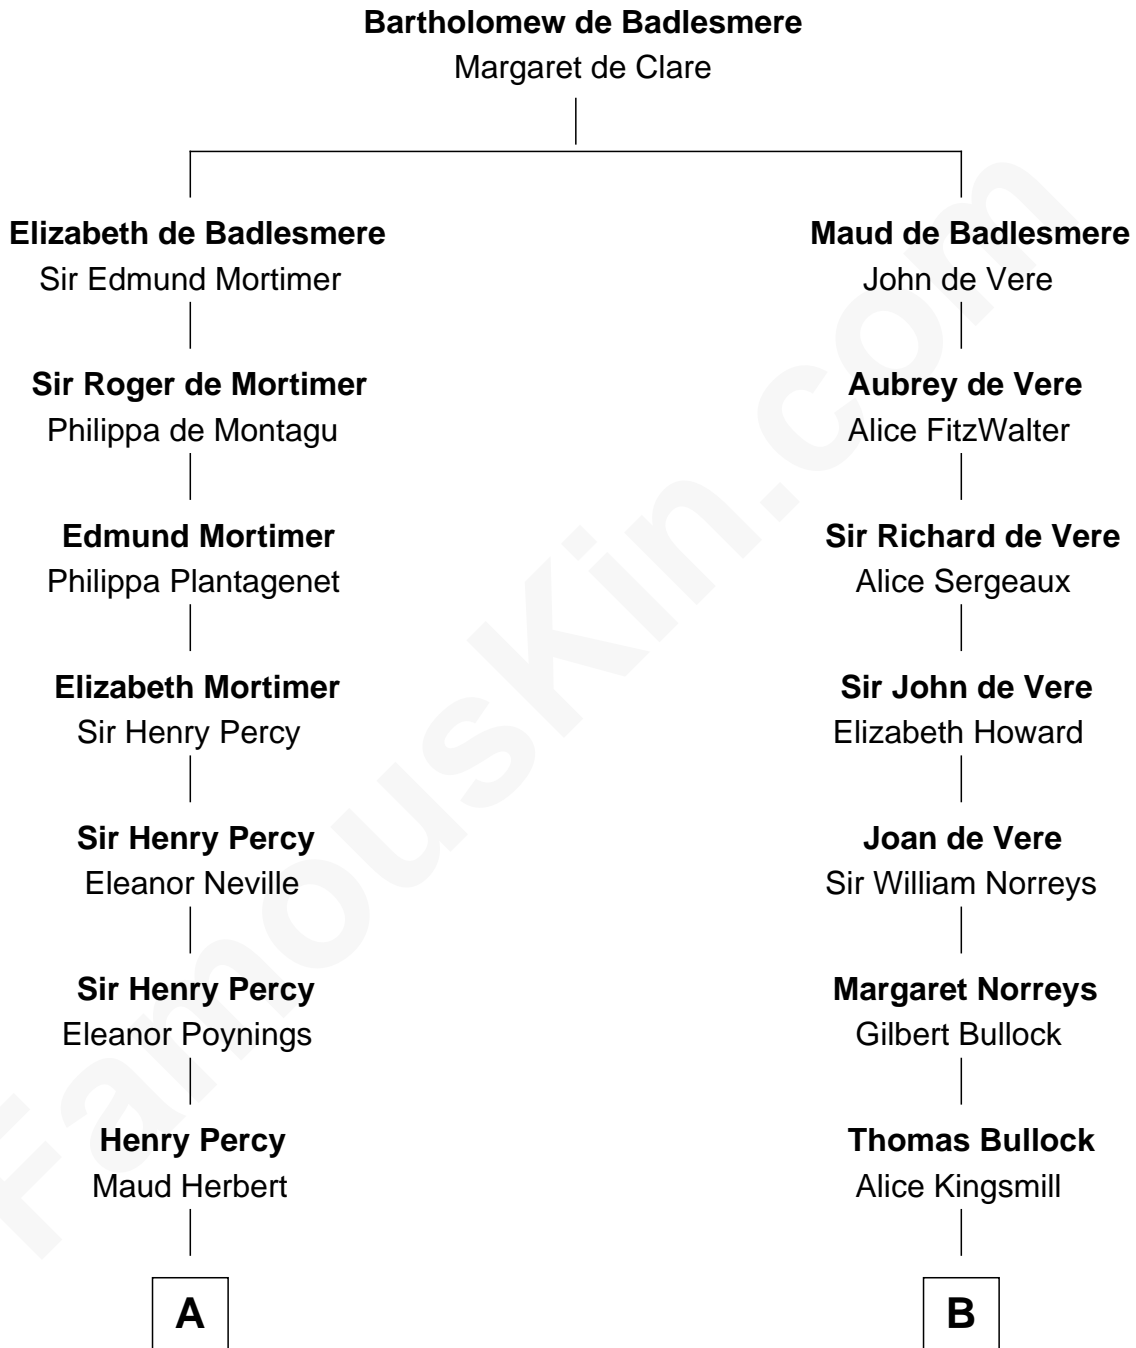

FamousKin.com

Relationship Chart of

Daniel Carroll

Signer of the U.S. Constitution

16th cousin 2 times removed of

Alan Ladd

Movie Actor

C

Alan Harwood Ladd

Selina Raleigh

Alan Ladd

Movie Actor

FamousKin.com