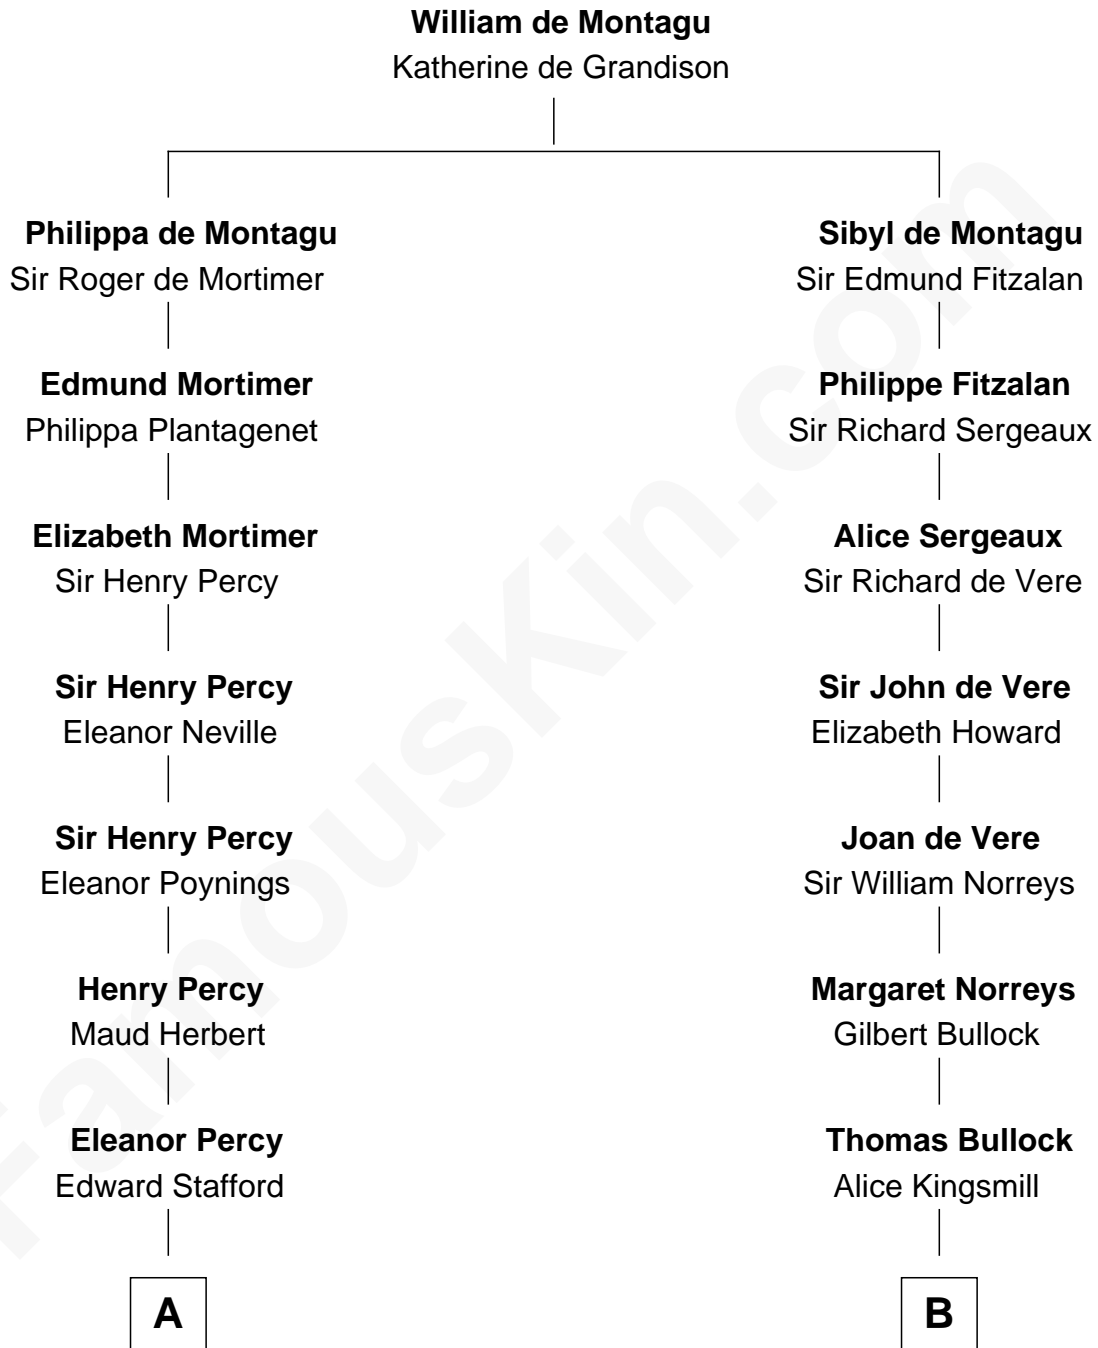

FamousKin.com

Relationship Chart of

Daniel Carroll

Signer of the U.S. Constitution

15th cousin 3 times removed of

Alan Ladd

Movie Actor

C

Alan Harwood Ladd

Selina Raleigh

Alan Ladd

Movie Actor

FamousKin.com