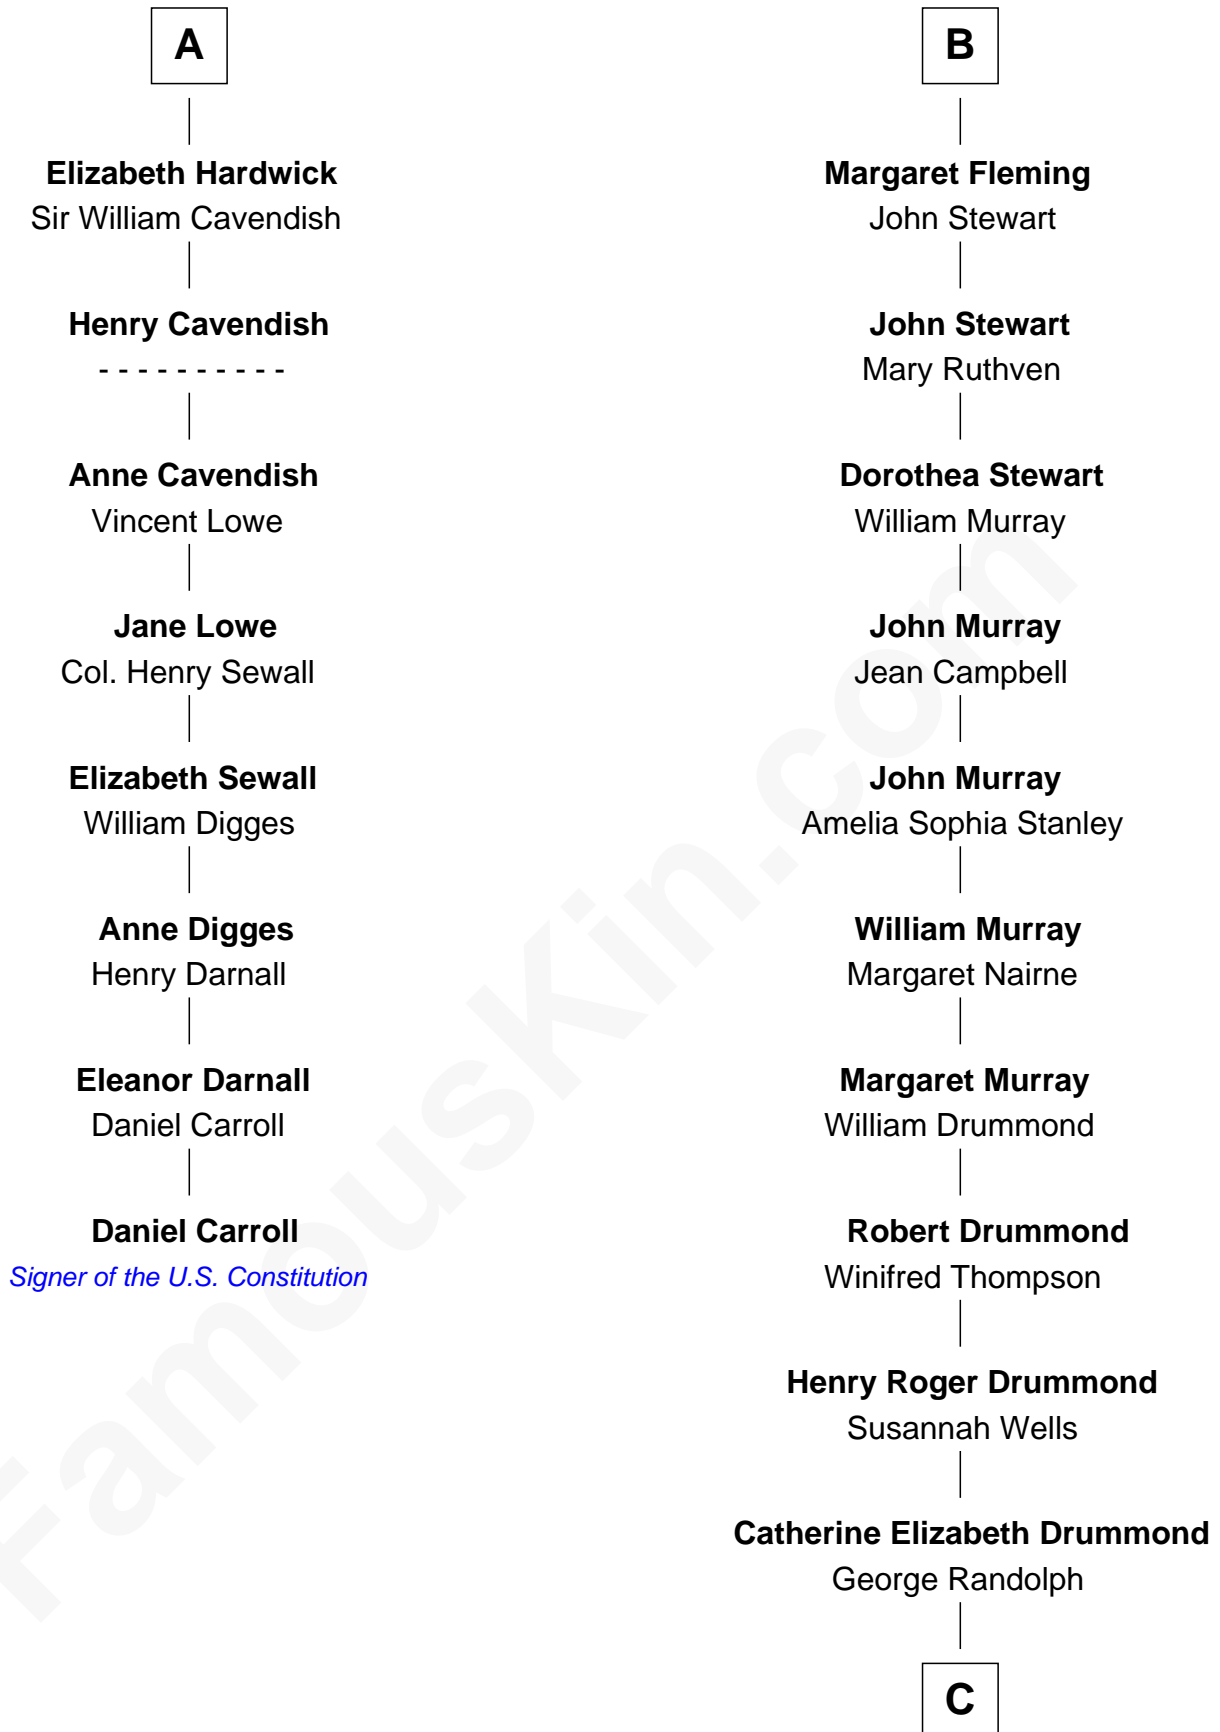

# FamousKin.com Relationship Chart of

**Daniel Carroll**

*Signer of the U.S. Constitution*

14th cousin 7 times removed of

**Hugh Grant**

*Movie Actor*

**Edmund Fitzalan**

Alice de Warenne