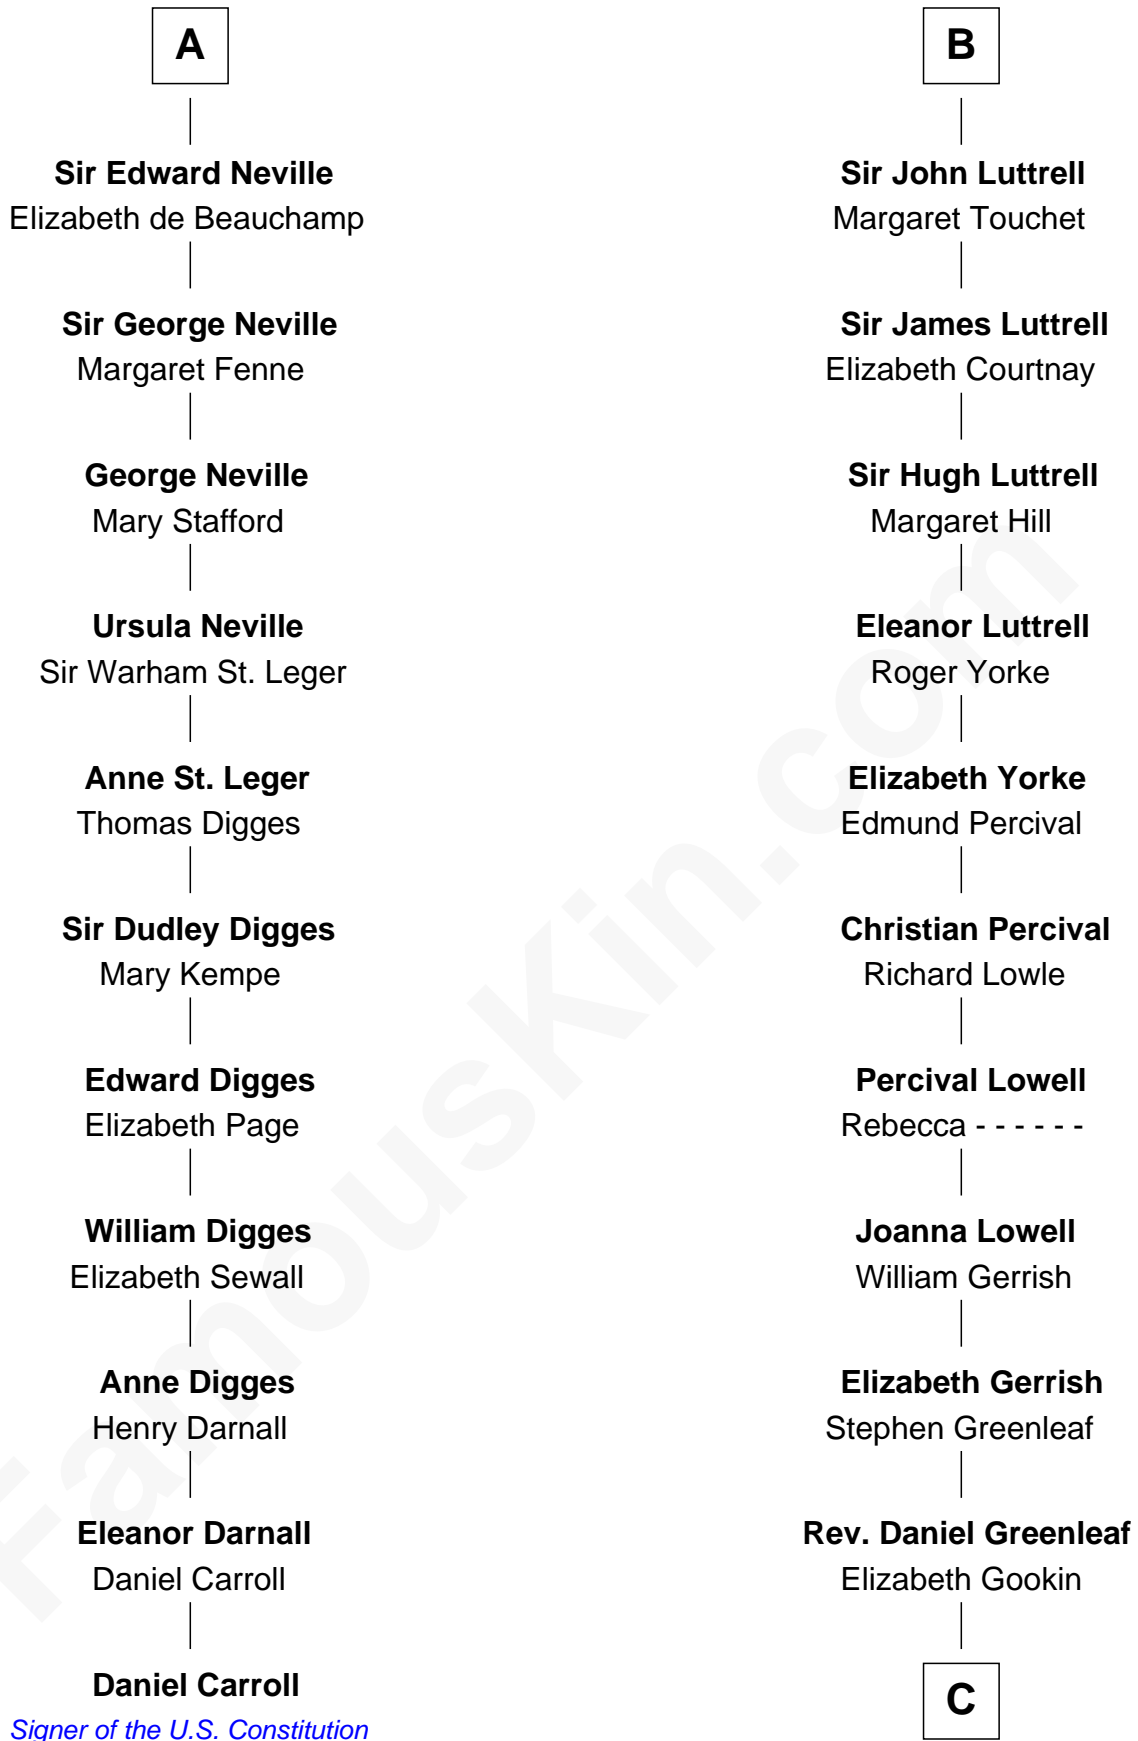

## Relationship Chart of

### Daniel Carroll

*Signer of the U.S. Constitution*

17th cousin 3 times removed of

### Herman Melville

*Author of Moby Dick*

**C**

—  
**Mercy Greenleaf**

John Scollay

—  
**Priscilla Scollay**

Thomas Melville

—  
**Allan Melville**

Maria Gansevoort

—  
**Herman Melville**

*Author of Moby Dick*