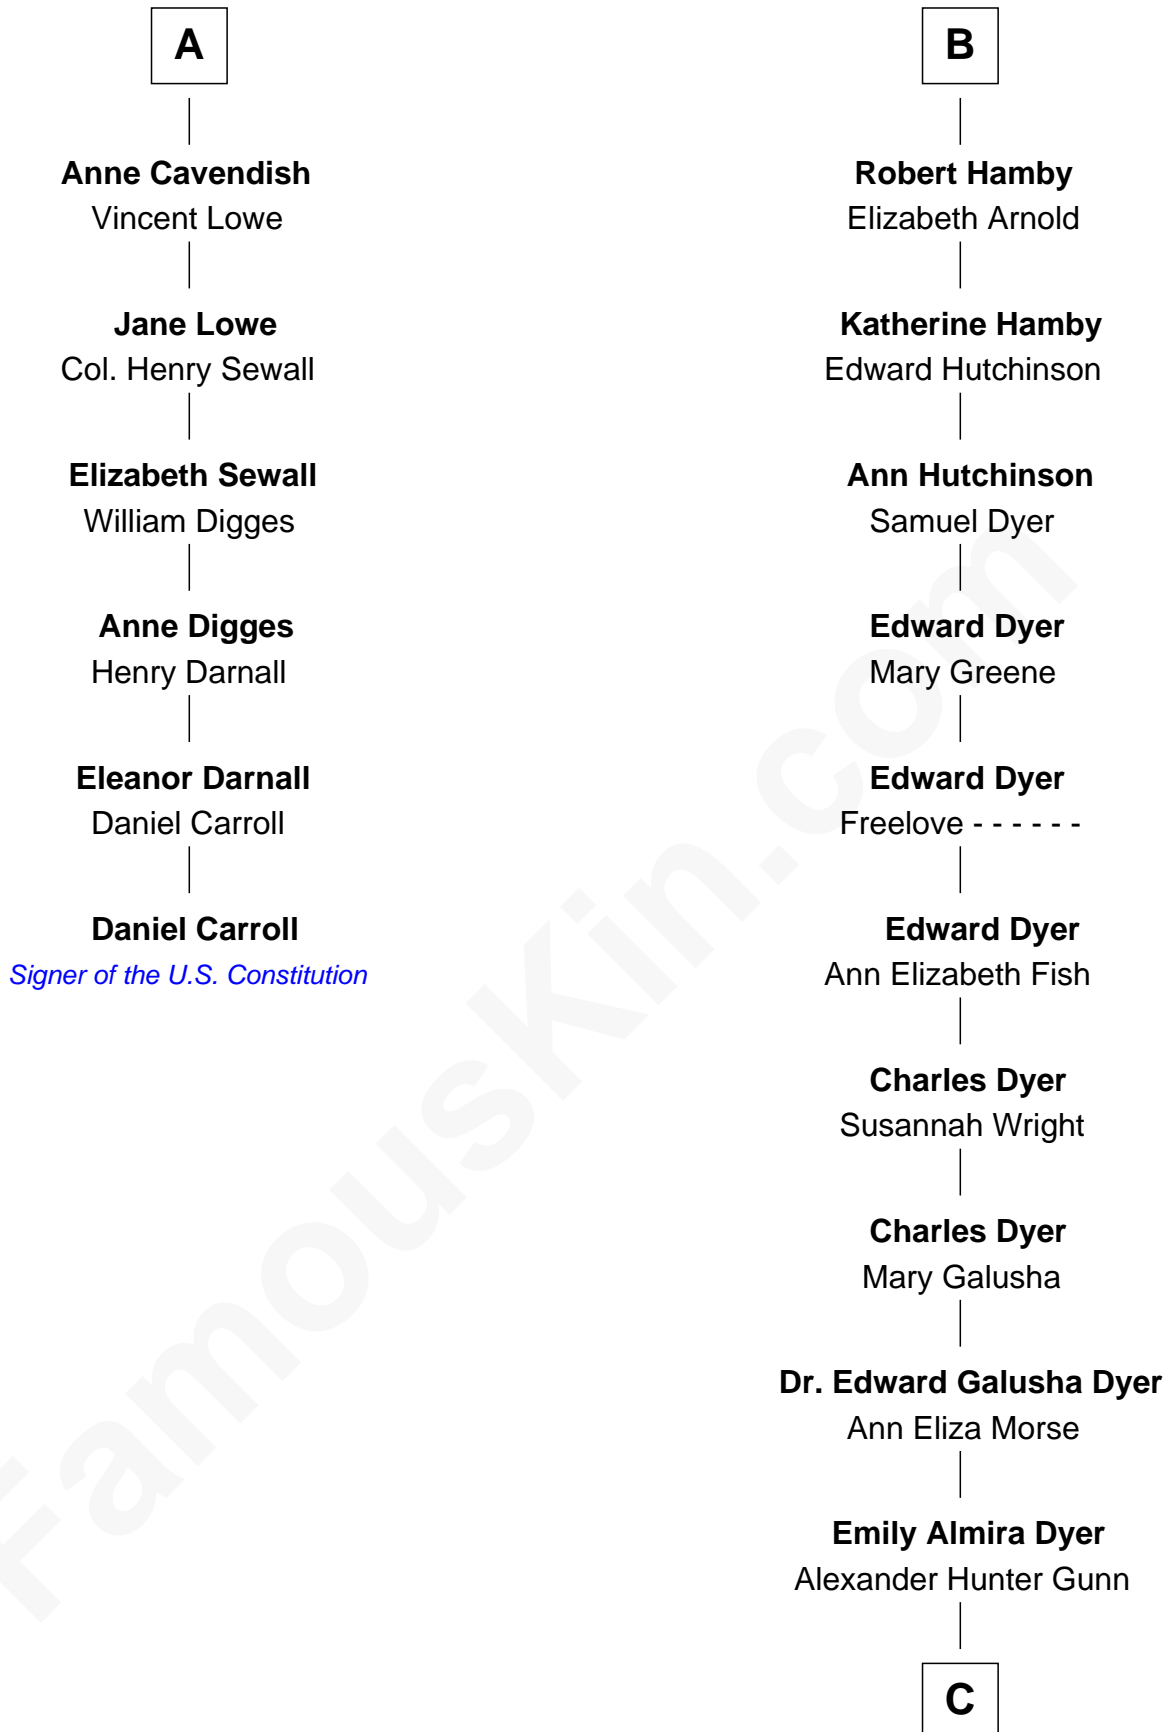

# FamousKin.com Relationship Chart of

**Daniel Carroll**

*Signer of the U.S. Constitution*

12th cousin 8 times removed of

**Elisabeth Shue**

*TV and Movie Actress*

**C**

**Alexander Hunter Gunn**  
Harriet Grace Brewster Willcox

**Mary Brewster Gunn**  
Adoniram Judson Wells

**Anne Brewster Wells**  
James William Shue

**Elisabeth Shue**  
*TV and Movie Actress*