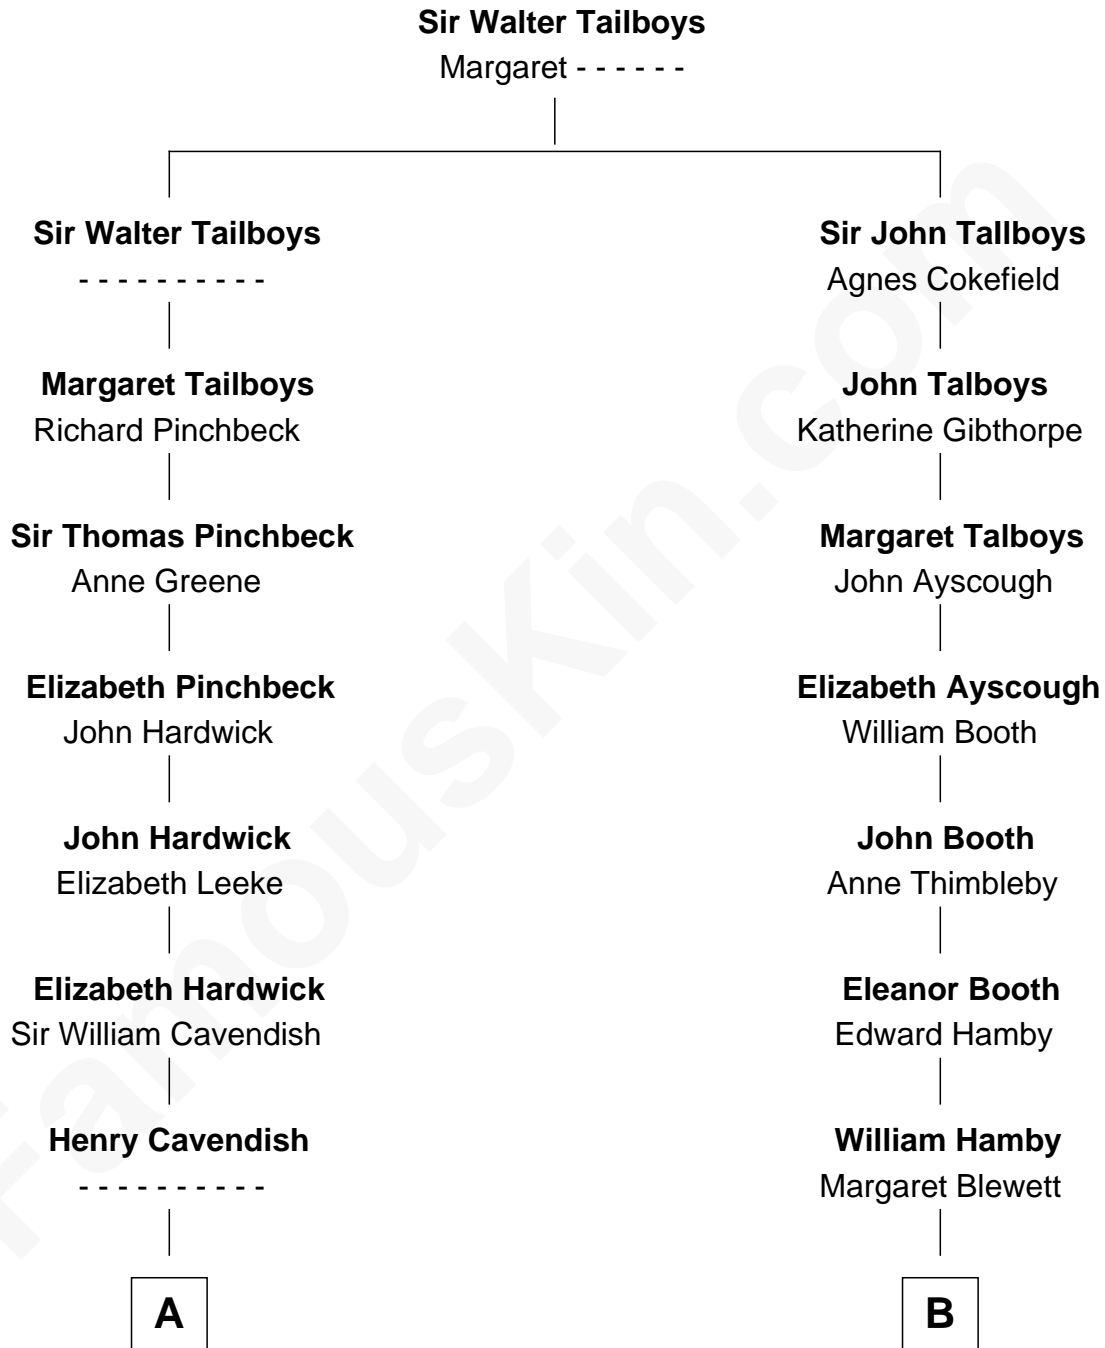

# FamousKin.com Relationship Chart of

**Daniel Carroll**

*Signer of the U.S. Constitution*

12th cousin 8 times removed of

**Elisabeth Shue**

*TV and Movie Actress*

**C**

**Alexander Hunter Gunn**  
Harriet Grace Brewster Willcox

**Mary Brewster Gunn**  
Adoniram Judson Wells

**Anne Brewster Wells**  
James William Shue

**Elisabeth Shue**  
*TV and Movie Actress*