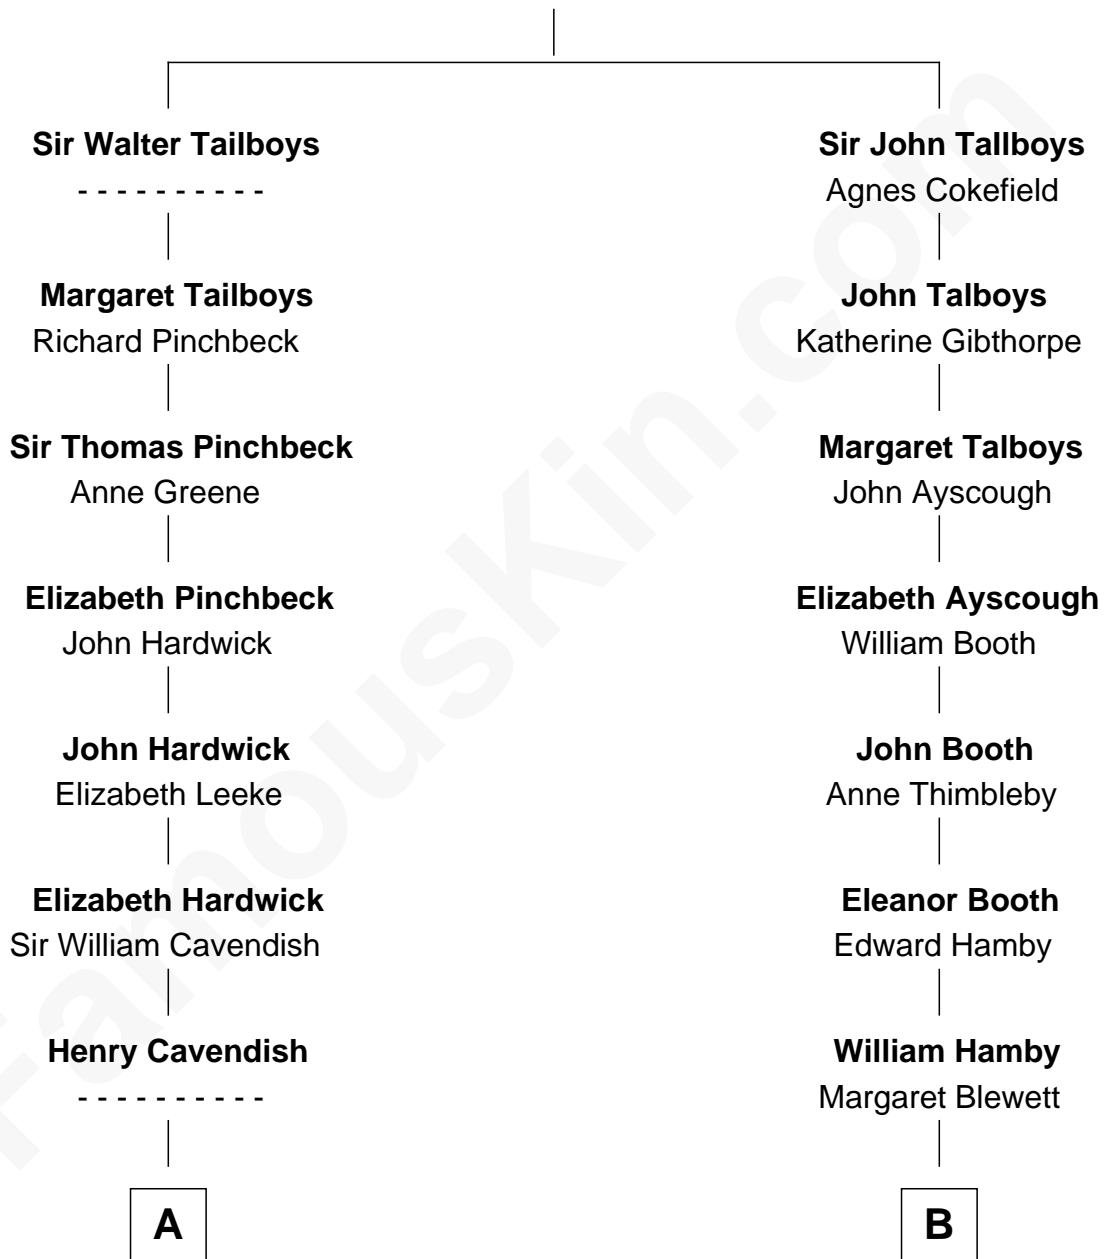

# FamousKin.com Relationship Chart of

**Daniel Carroll**

*Signer of the U.S. Constitution*

12th cousin 8 times removed of

**Andrew Shue**

*TV Actor*

**Sir Walter Tailboys**

Margaret - - - - -

**C**

—  
**Alexander Hunter Gunn**  
Harriet Grace Brewster Willcox

—  
**Mary Brewster Gunn**  
Adoniram Judson Wells

—  
**Anne Brewster Wells**  
James William Shue

—  
**Andrew Shue**  
*TV Actor*