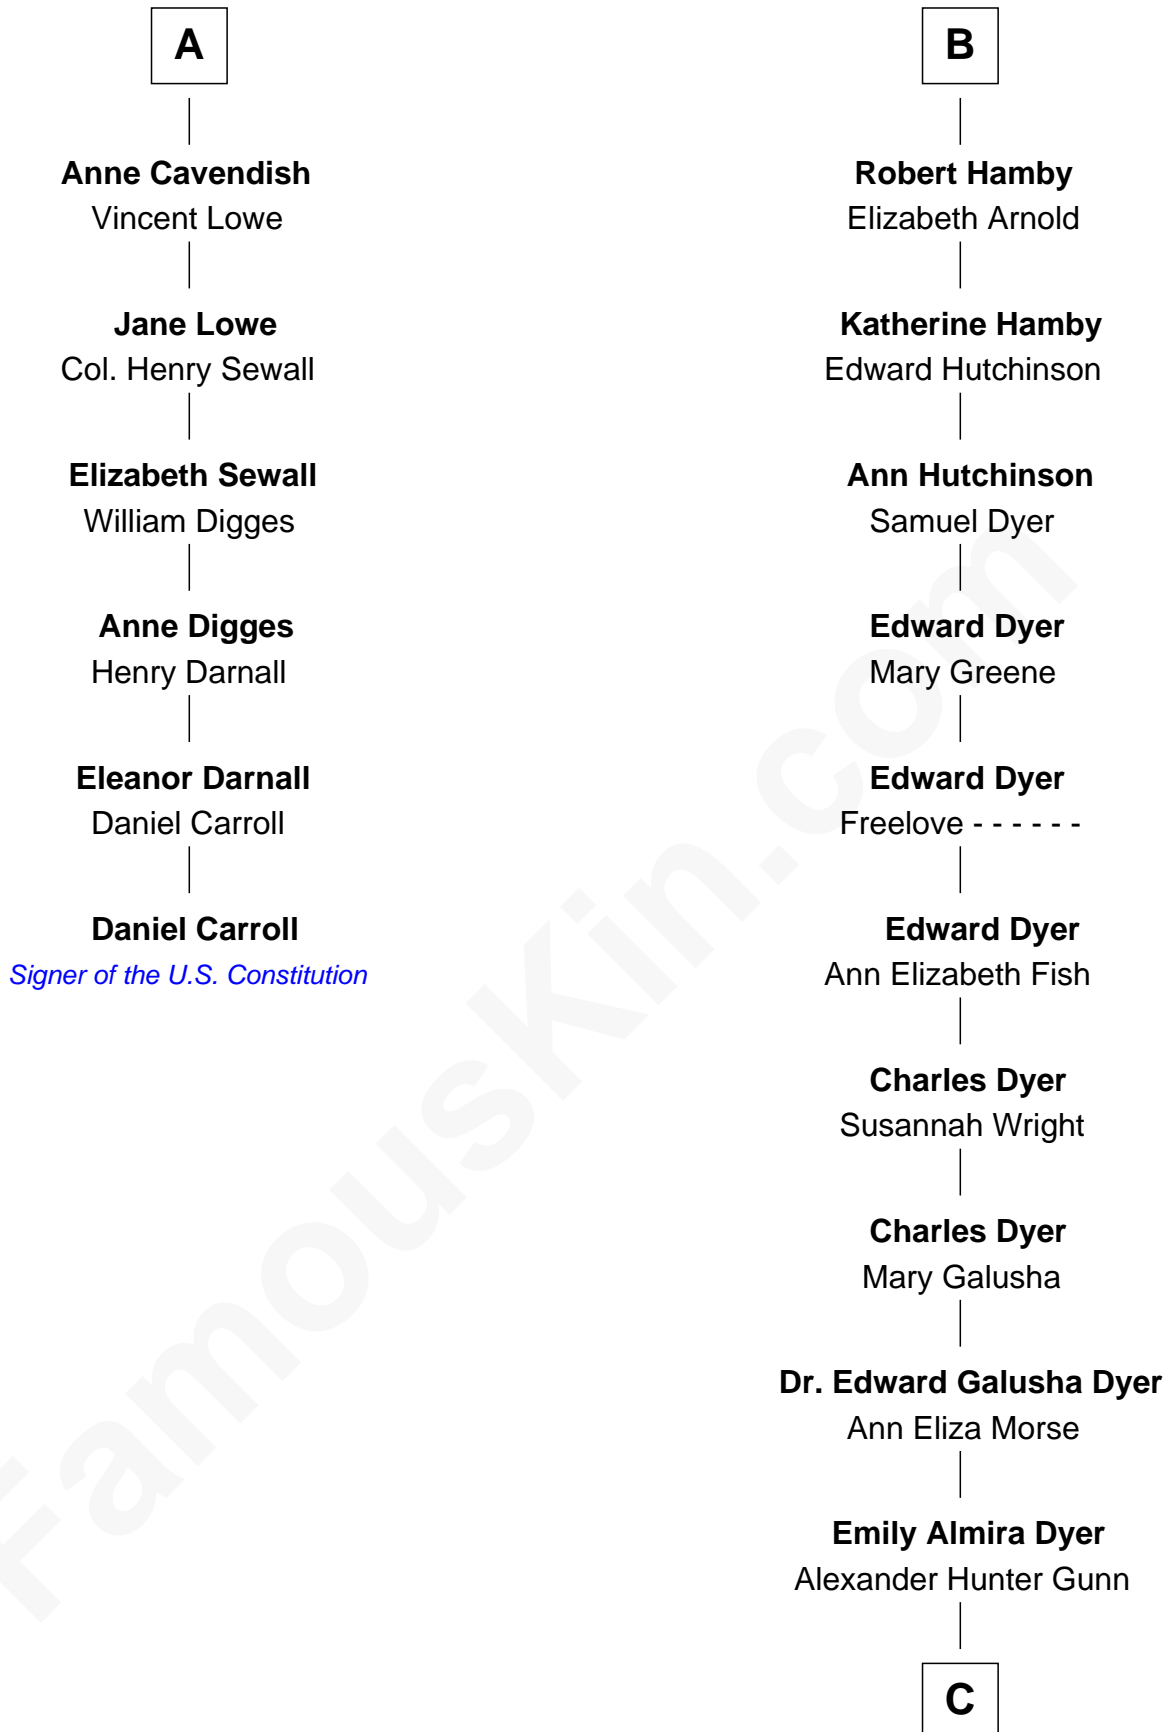

# FamousKin.com Relationship Chart of

**Daniel Carroll**

*Signer of the U.S. Constitution*

12th cousin 8 times removed of

**Andrew Shue**

*TV Actor*

**Sir Walter Tailboys**

Margaret - - - - -

**C**

—  
**Alexander Hunter Gunn**  
Harriet Grace Brewster Willcox

—  
**Mary Brewster Gunn**  
Adoniram Judson Wells

—  
**Anne Brewster Wells**  
James William Shue

—  
**Andrew Shue**  
*TV Actor*