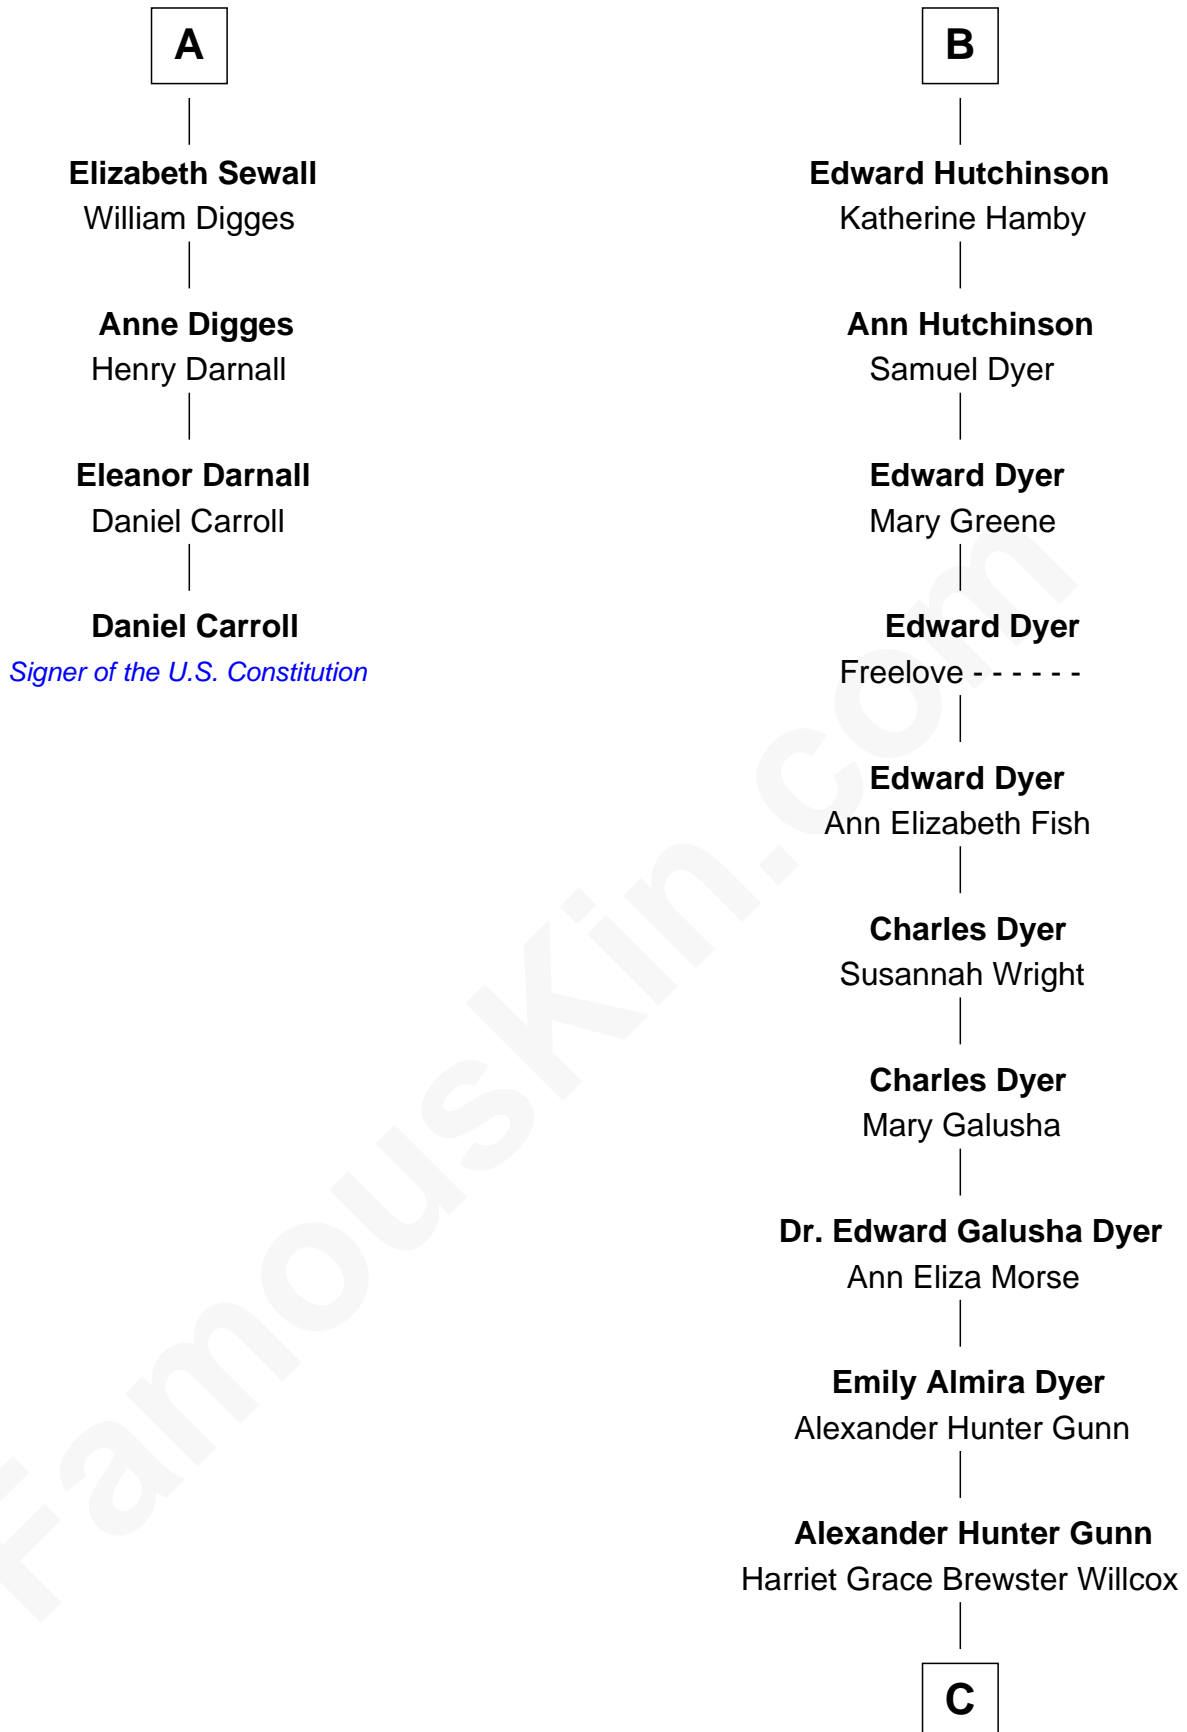

FamousKin.com Relationship Chart of

Daniel Carroll

Signer of the U.S. Constitution

10th cousin 9 times removed of

Andrew Shue

TV Actor

Sir Thomas Greene

with wife
Marine Bellers

Jane Lowe

Col. Henry Sewall

Anne Marbury

William Hutchinson

A

B

C

Mary Brewster Gunn
Adoniram Judson Wells

Anne Brewster Wells
James William Shue

Andrew Shue
TV Actor

FamousKin.com