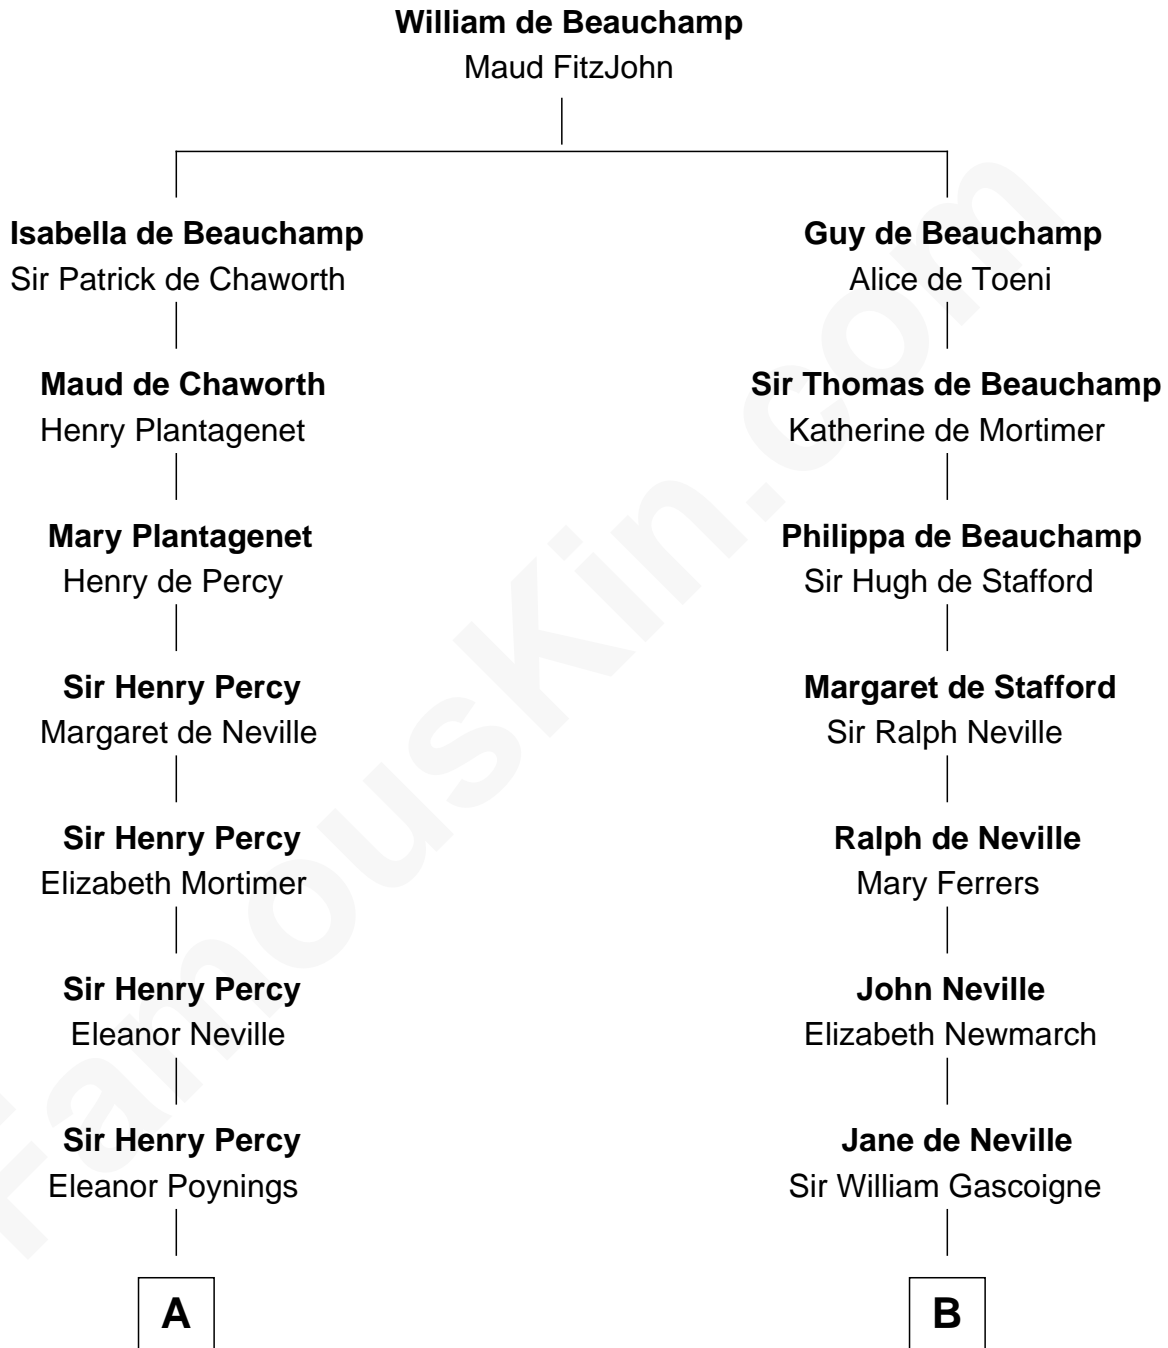

FamousKin.com

Relationship Chart of

Daniel Carroll

Signer of the U.S. Constitution

17th cousin 3 times removed of

Charles A. Pillsbury

Co-Founder of C.A. Pillsbury Co.