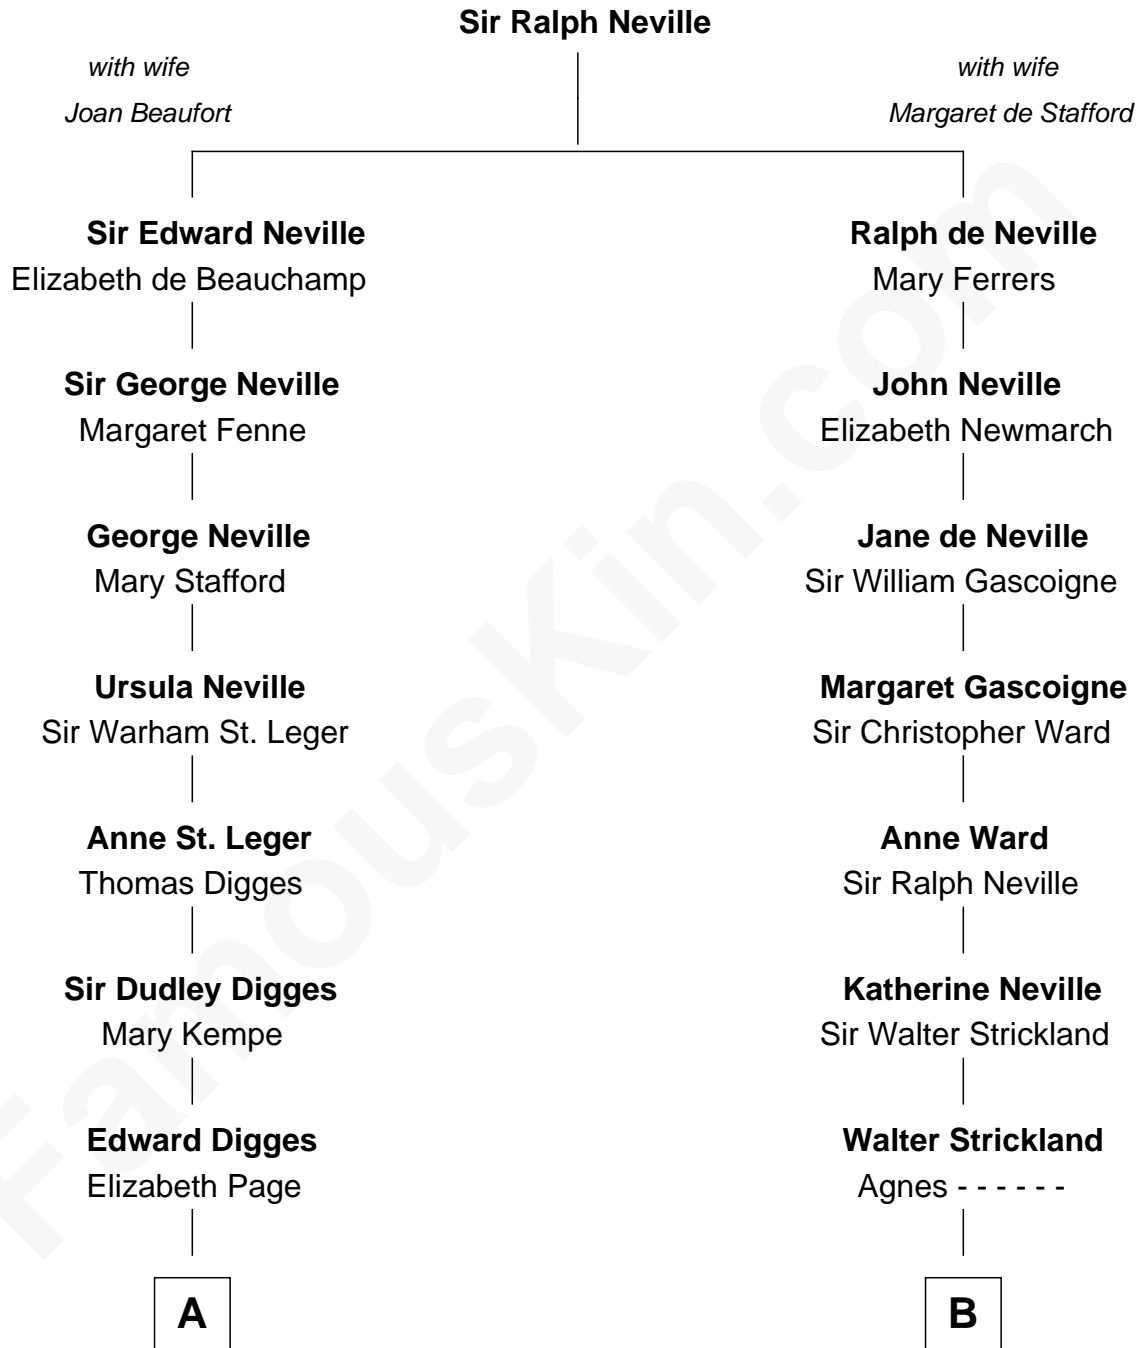

FamousKin.com

Relationship Chart of

Daniel Carroll

Signer of the U.S. Constitution

10th cousin 6 times removed of

Charles A. Pillsbury

Co-Founder of C.A. Pillsbury Co.

A

William Digges
Elizabeth Sewall

Anne Digges
Henry Darnall

Eleanor Darnall
Daniel Carroll

Daniel Carroll
Signer of the U.S. Constitution

B

Ellen Strickland
John Carleton

Walter Carleton
Jane Gibbon

Edward Carleton
Ellen Newton