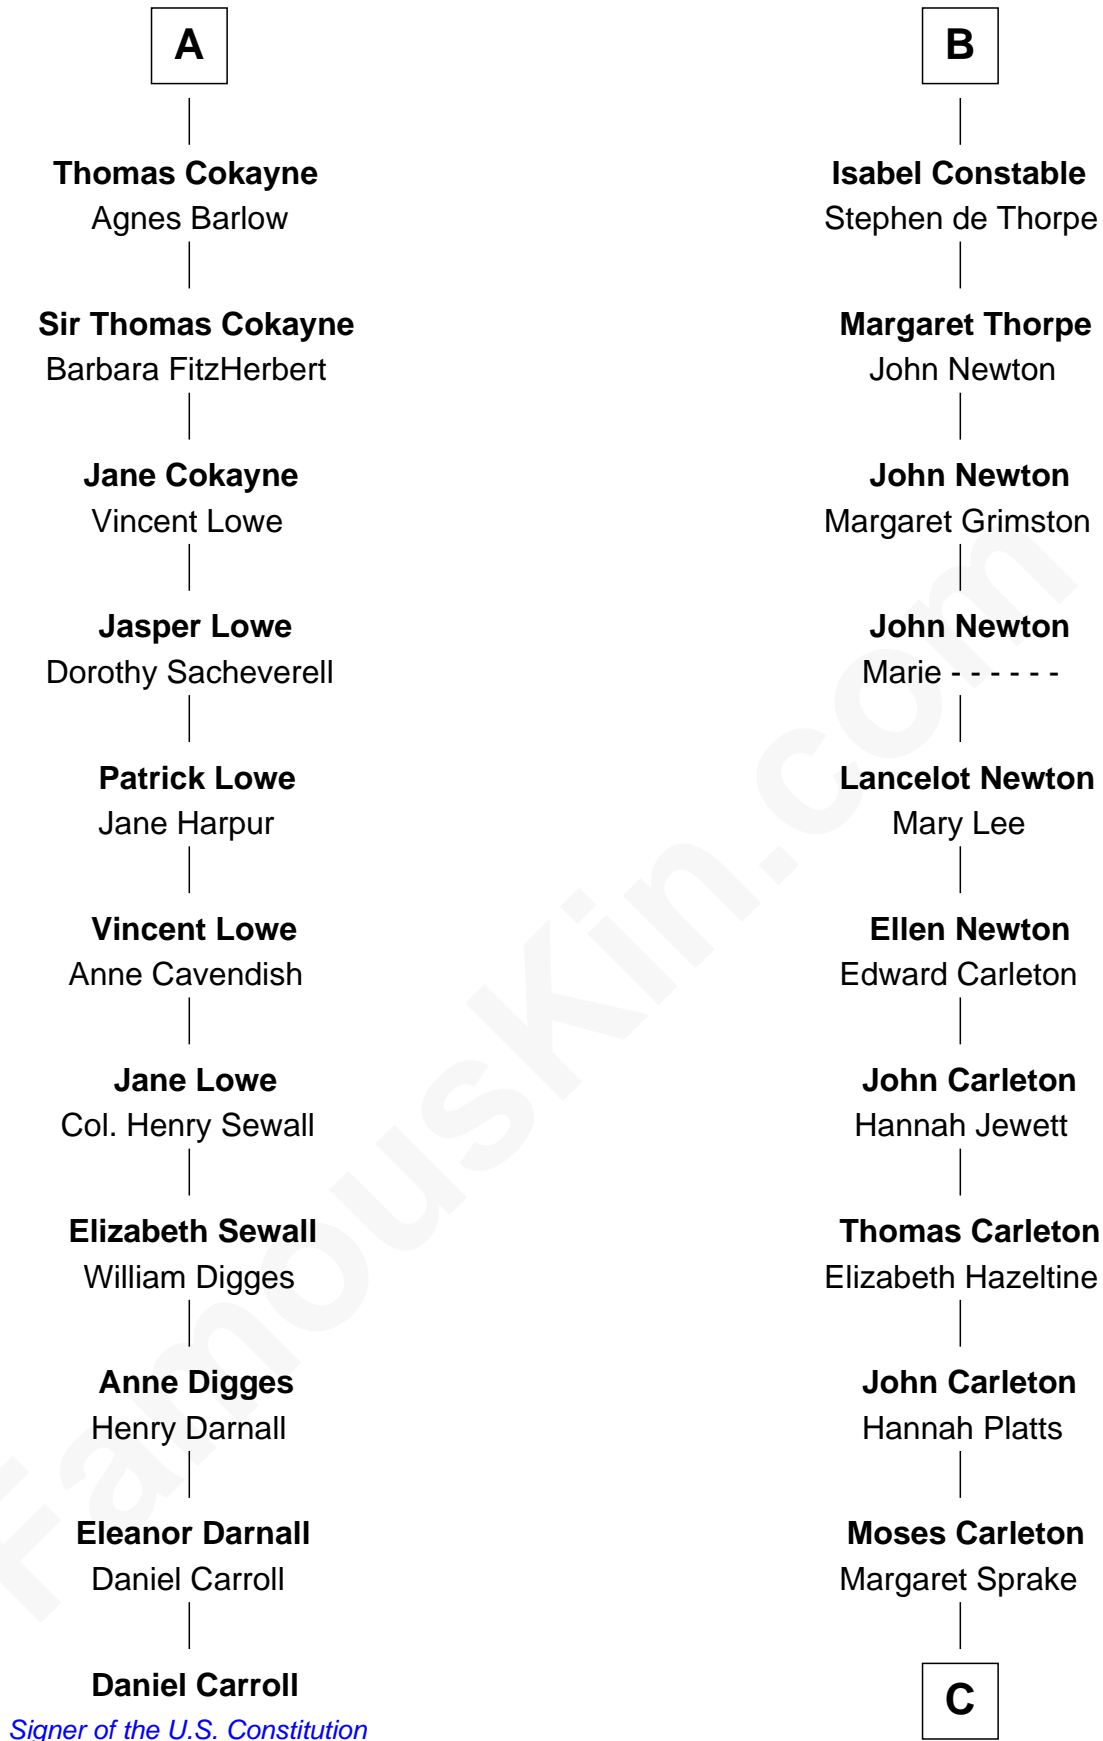

## Relationship Chart of

### Daniel Carroll

*Signer of the U.S. Constitution*

17th cousin 2 times removed of

### Charles A. Pillsbury

*Co-Founder of C.A. Pillsbury Co.*

**C**

**Henry Carleton**

Polly Greeley

**Margaret Sprague Carleton**

George Alfred Pillsbury

**Charles A. Pillsbury**