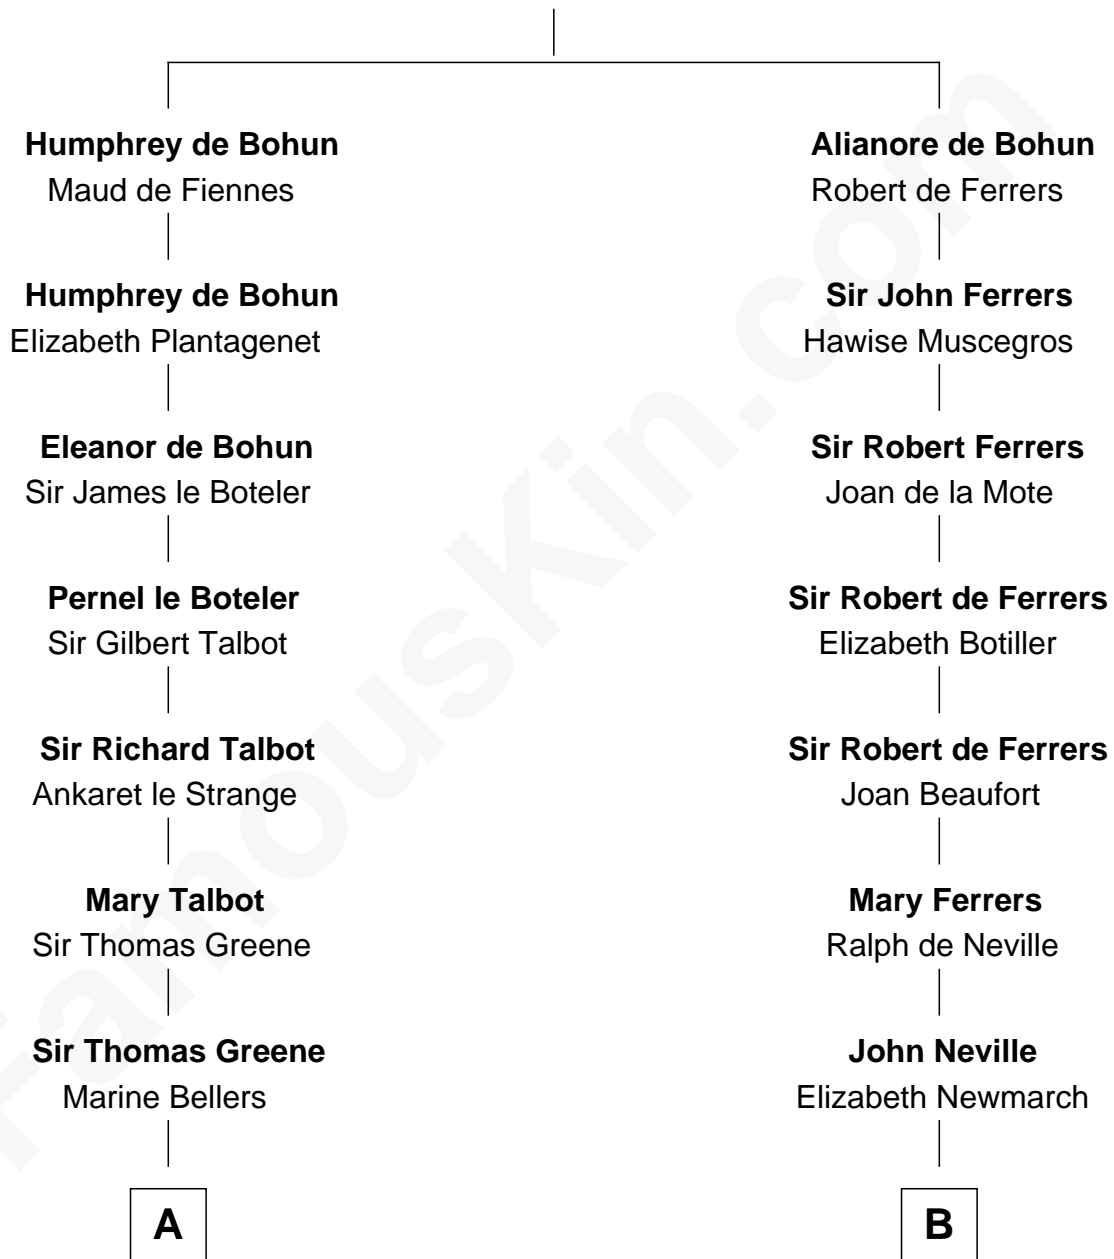

FamousKin.com

Relationship Chart of

Daniel Carroll

Signer of the U.S. Constitution

17th cousin 4 times removed of

Charles A. Pillsbury

Co-Founder of C.A. Pillsbury Co.

Sir Humphrey de Bohun

Eleanor de Braiose

C

John Carleton

Hannah Platts

Moses Carleton

Margaret Sprake

Henry Carleton

Polly Greeley