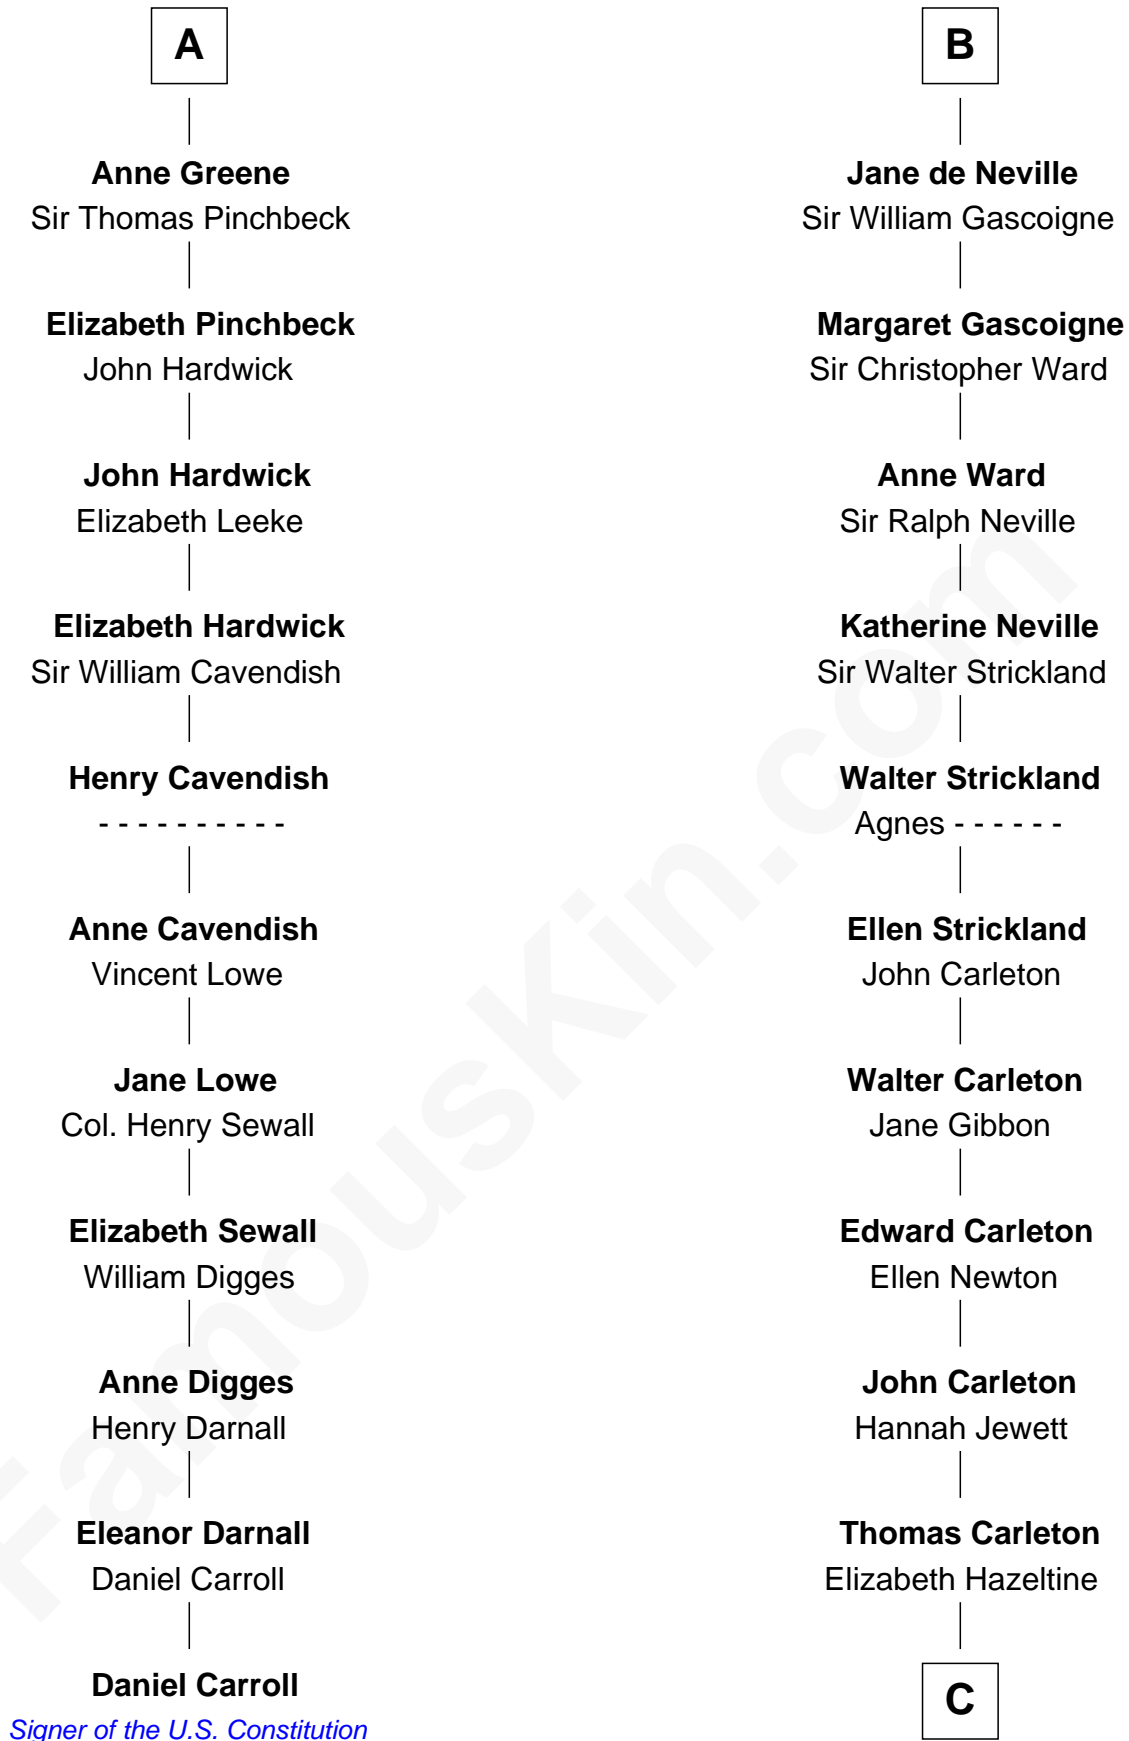

FamousKin.com

Relationship Chart of

Daniel Carroll

Signer of the U.S. Constitution

17th cousin 4 times removed of

Charles A. Pillsbury

Co-Founder of C.A. Pillsbury Co.

Sir Humphrey de Bohun

Eleanor de Braiose

C

John Carleton

Hannah Platts

Moses Carleton

Margaret Sprake

Henry Carleton

Polly Greeley