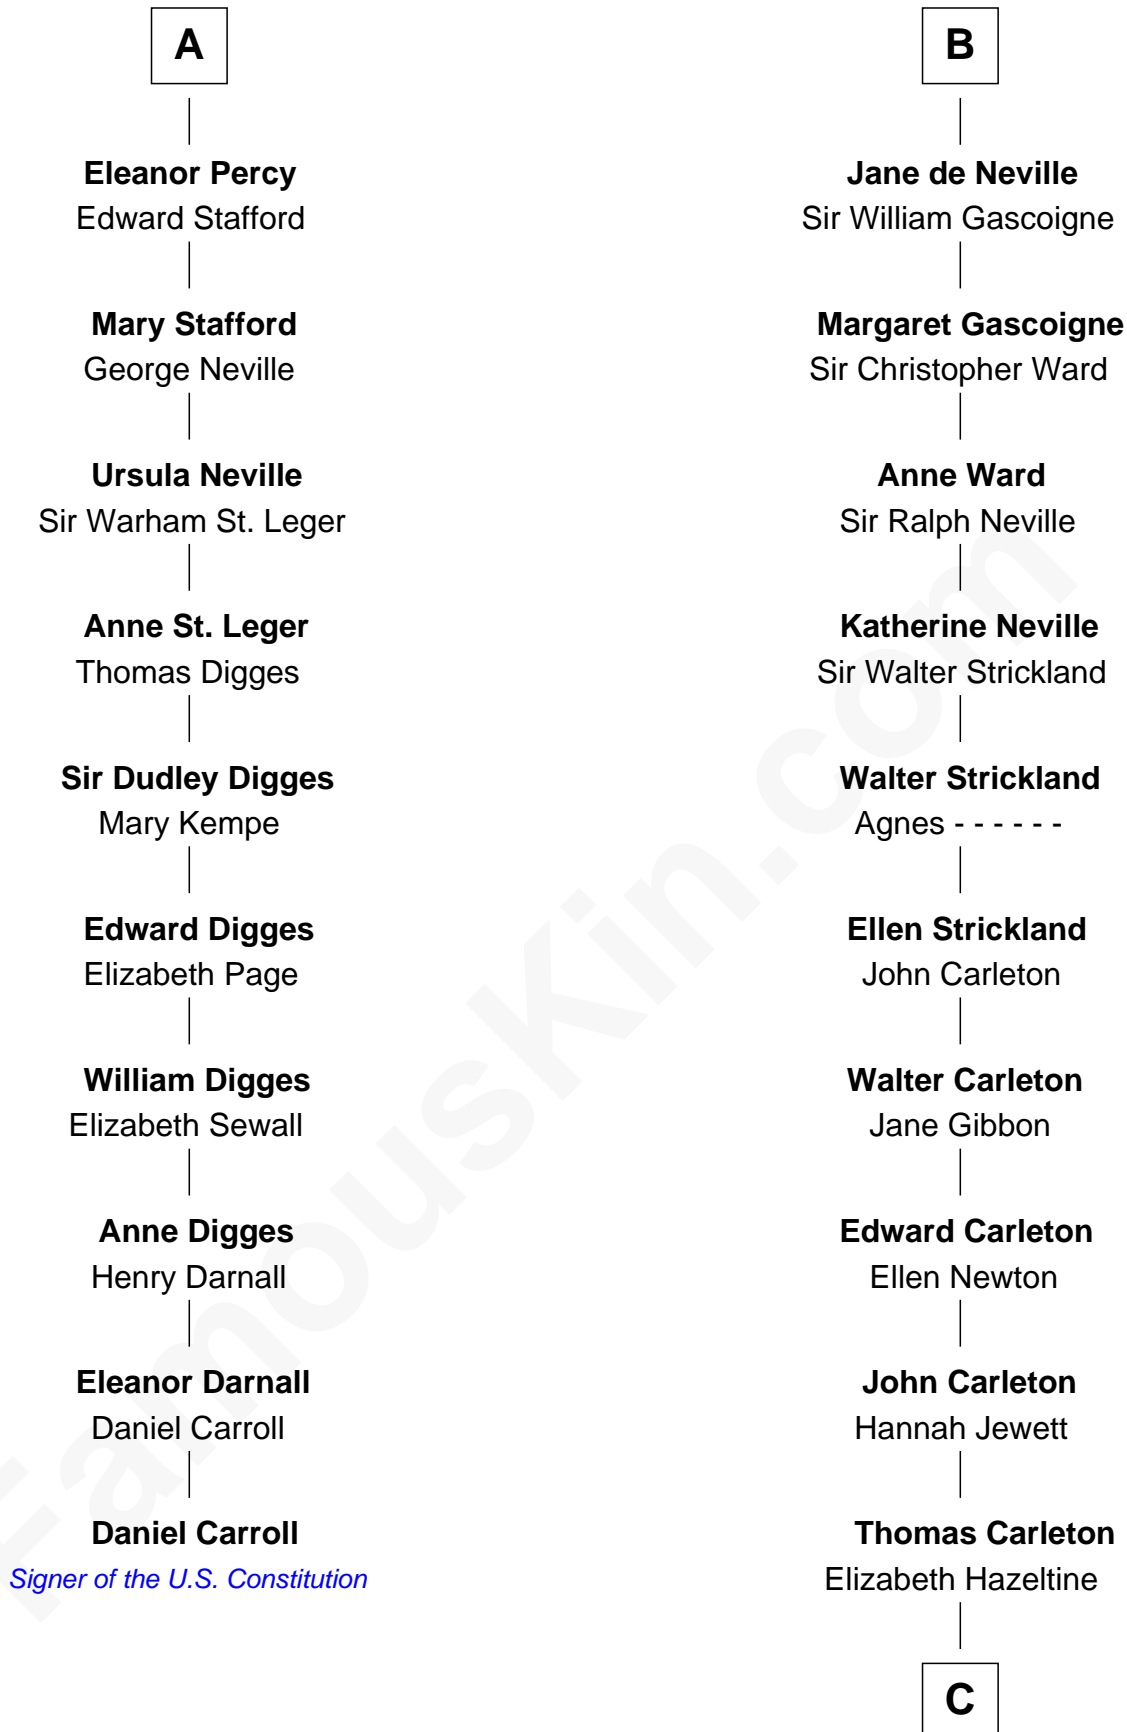

FamousKin.com

Relationship Chart of

Daniel Carroll

Signer of the U.S. Constitution

16th cousin 5 times removed of

Charles A. Pillsbury

Co-Founder of C.A. Pillsbury Co.

Sir William de Ferrers

Margaret de Quincy

Joan de Ferrers
Sir Thomas de Berkeley

Sir Maurice de Berkeley
Eve la Zouche

Thomas de Berkeley
Katherine de Clyvedon

Sir John Berkeley
Elizabeth Betteshorne

Eleanor Berkeley
Sir Richard Poynings

Eleanor Poynings
Sir Henry Percy

Henry Percy
Maud Herbert

A

Robert de Ferrers
Alianore de Bohun

Sir John Ferrers
Hawise Muscegros

Sir Robert Ferrers
Joan de la Mote

Sir Robert de Ferrers
Elizabeth Botiller

Sir Robert de Ferrers
Joan Beaufort

Mary Ferrers
Ralph de Neville

John Neville
Elizabeth Newmarch

B

C

John Carleton

Hannah Platts

Moses Carleton

Margaret Sprake