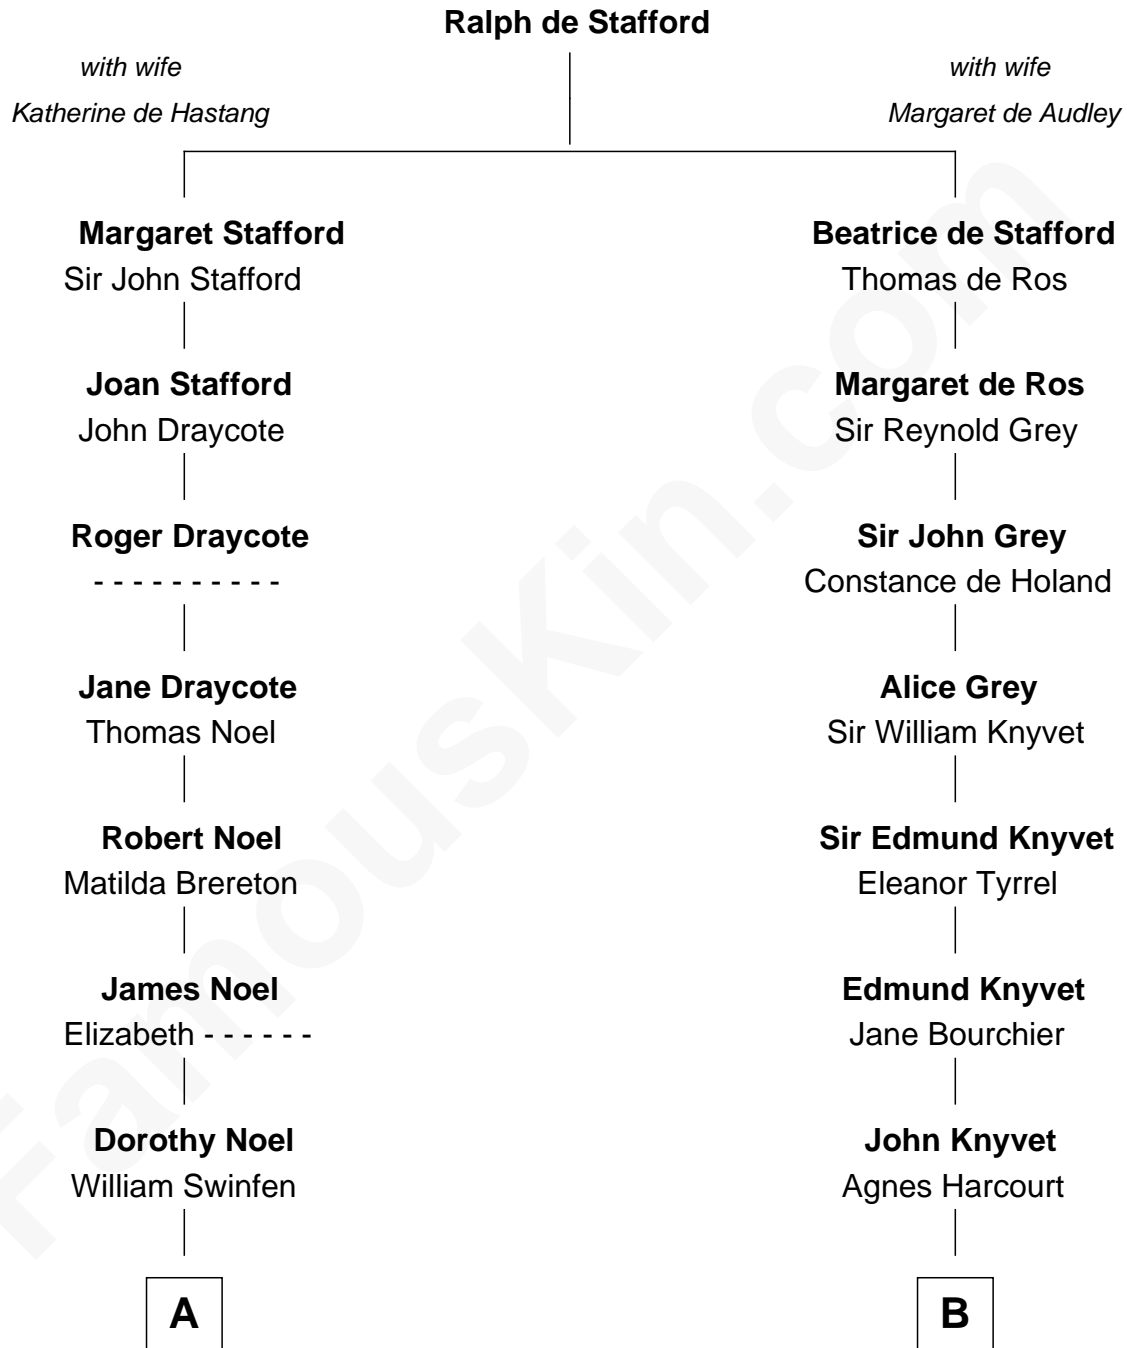

# FamousKin.com Relationship Chart of

**Daniel Carroll**

*Signer of the U.S. Constitution*

14th cousin 7 times removed of

**Carly Fiorina**

*CEO of Hewlett-Packard*

C

**Margaret Isabella Walker**

Heinrich Weber

**John Walker Weber**

Maude Graves

**Cara Carleton Weber**

Harold Marvin Sneed

**Joseph Tyree Sneed**

Madelon Montross Juergens

**Carly Fiorina**