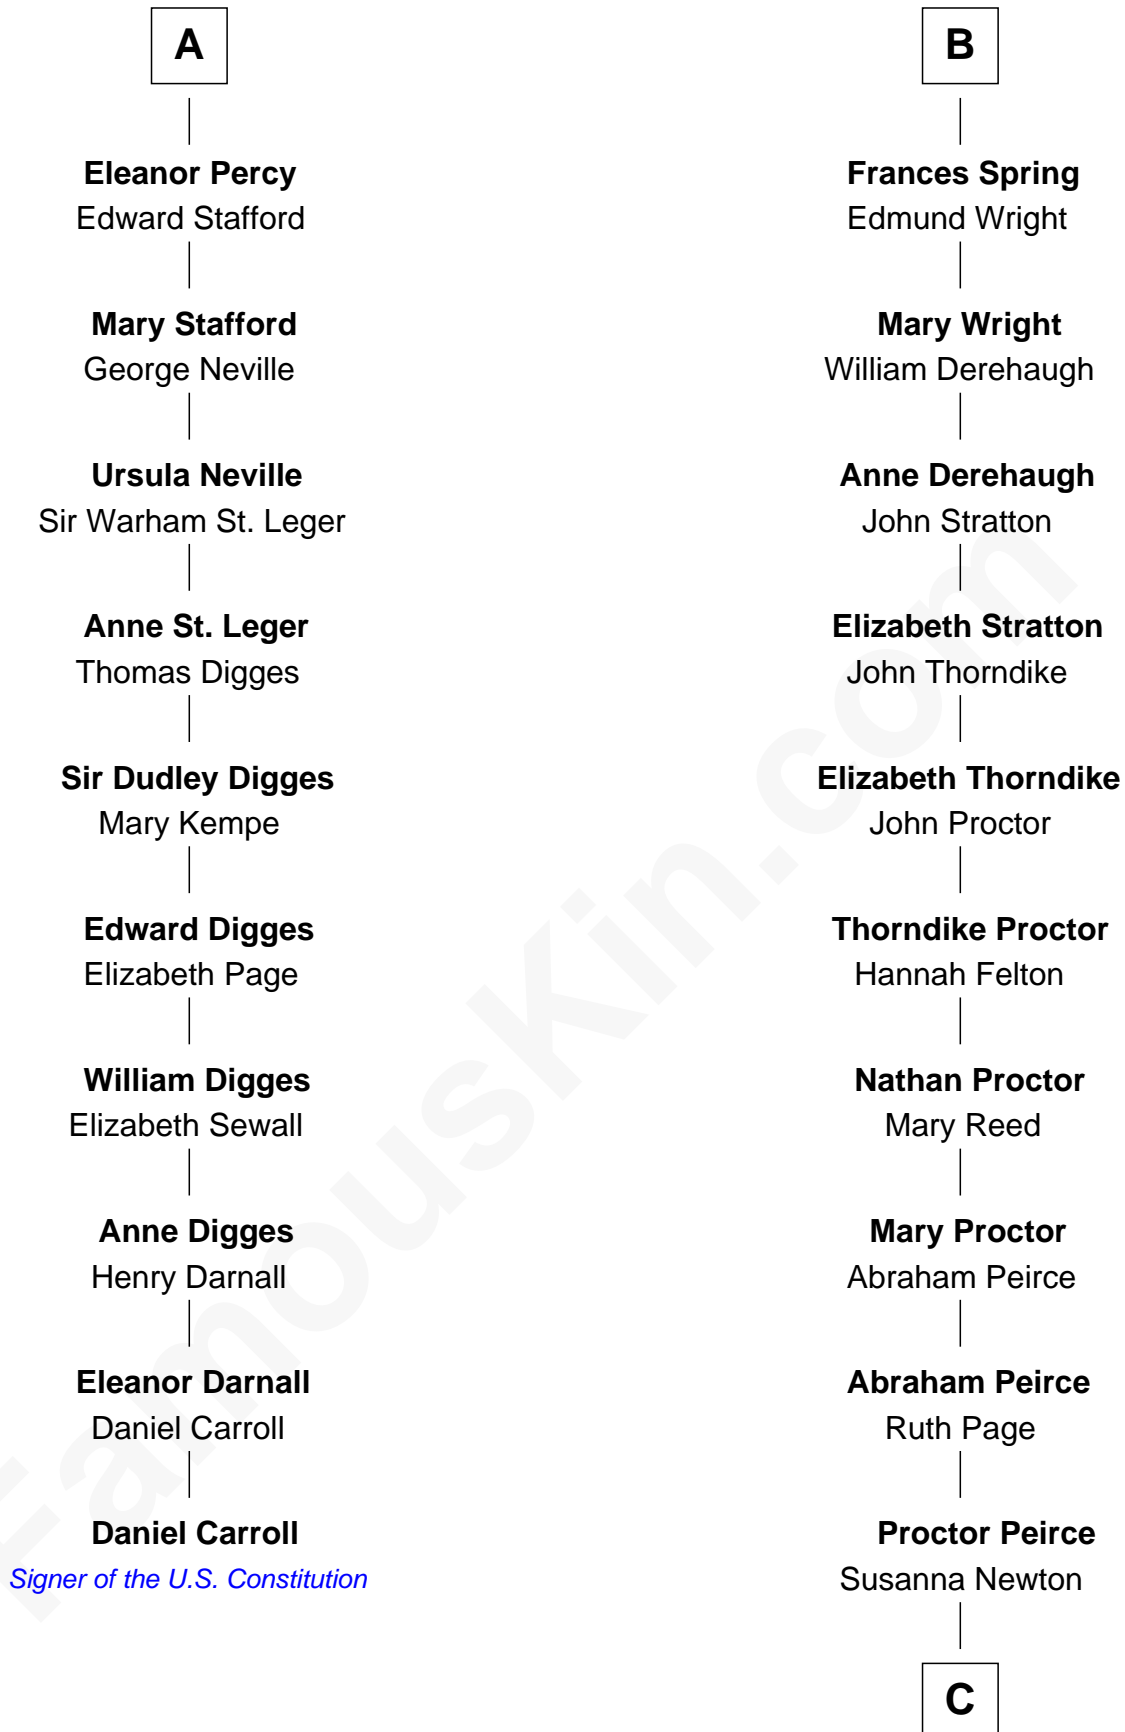

FamousKin.com Relationship Chart of

Daniel Carroll

Signer of the U.S. Constitution

16th cousin 5 times removed of

John Lithgow

Stage, TV, and Movie Actor

Bartholomew de Badlesmere

Margaret de Clare

Sir John de Tivetot

Sir Robert de Tivetot

Margaret Deincourt

Elizabeth de Tivetot

Sir Philip le Despencer

Margery Despencer

Sir Roger Wentworth

Henry Wentworth

Elizabeth Howard

Margery Wentworth

Sir William Waldegrave

Dorothy Waldegrave

Sir John Spring

B

C

William Peirce

Ellen Prentiss

Ellen Prentiss Peirce

Washington Lithgow

Arthur Washington Lithgow

Ina Berenice Robinson

Arthur Washington Lithgow

Sarah Jane Price

John Lithgow