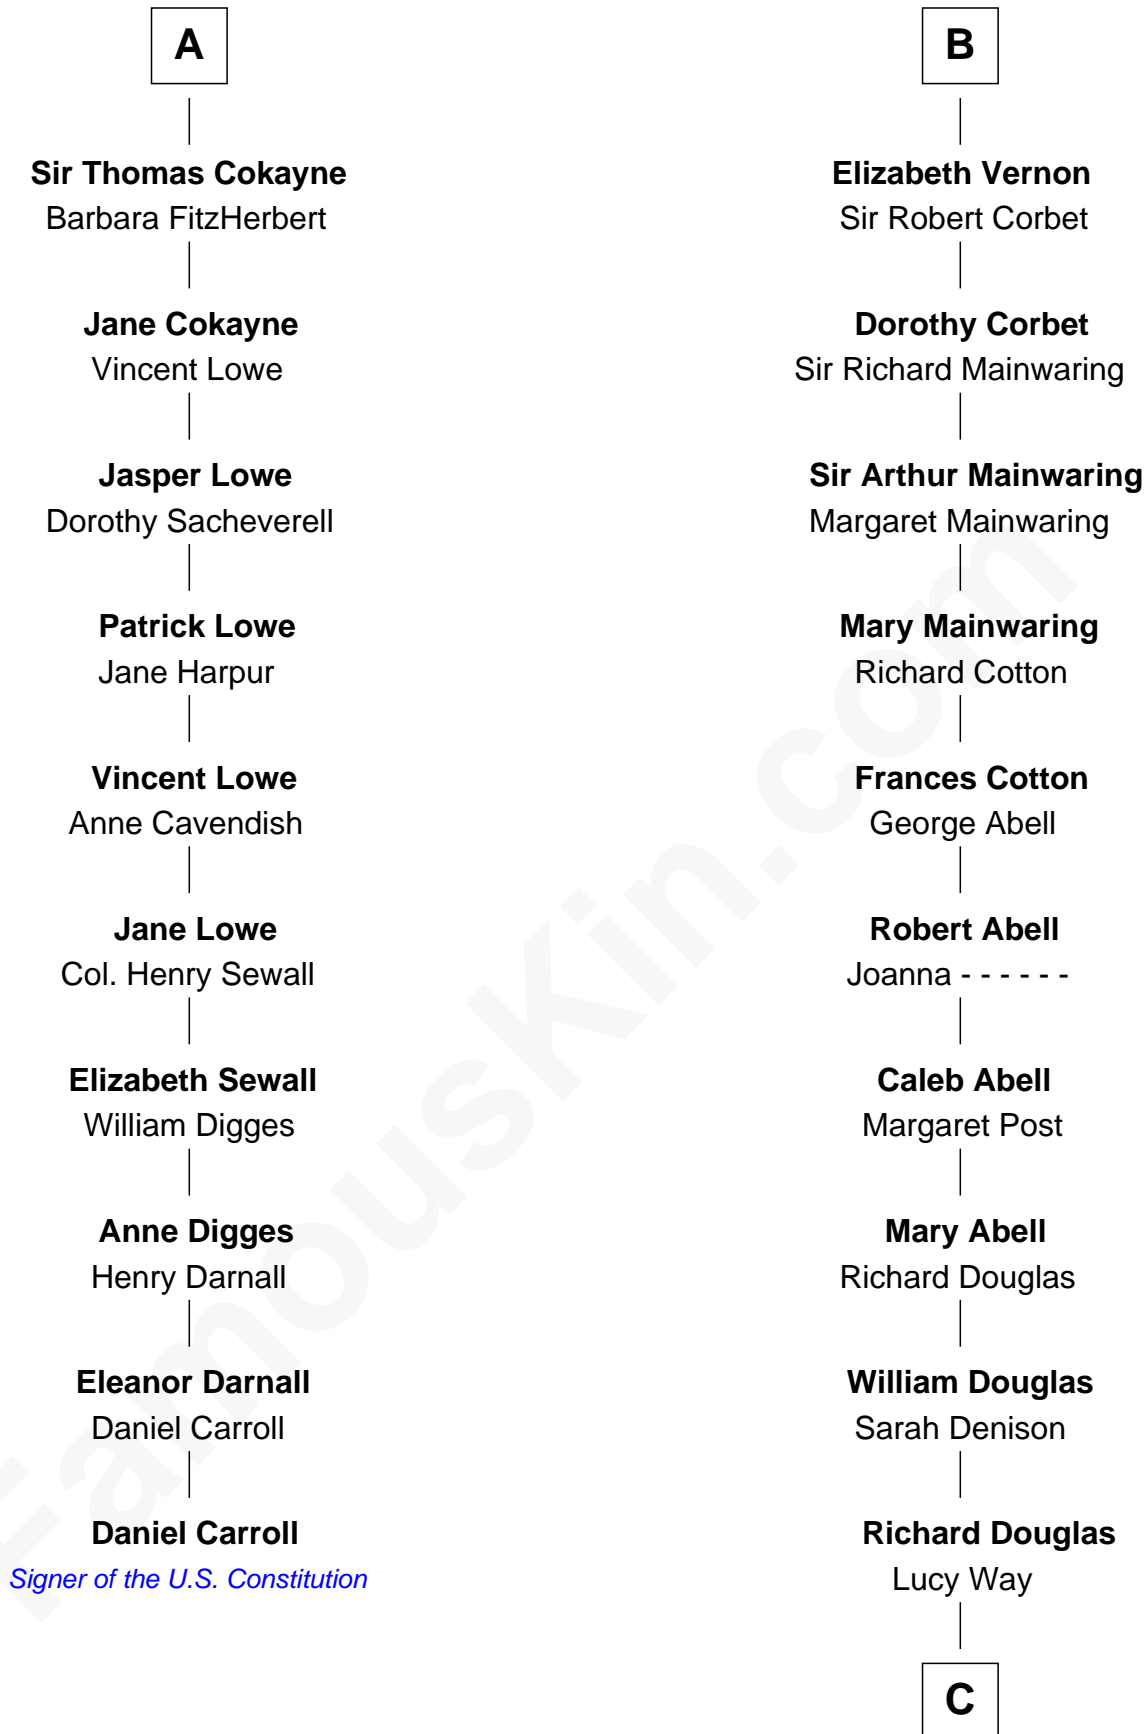

# FamousKin.com Relationship Chart of

**Daniel Carroll**

*Signer of the U.S. Constitution*

16th cousin 4 times removed of

**Melvyn Douglas**

*Movie Actor*

**Sir Robert de Ros**

Isabel de Aubeney

**C**

**Erskine Douglas**

Sophia Garrett

**Emma Jane Douglas**

Col. George Taliaferro Shackelford

**Lena Priscilla Shackelford**

Edouard Gregory Hesselberg

**Melvyn Douglas**