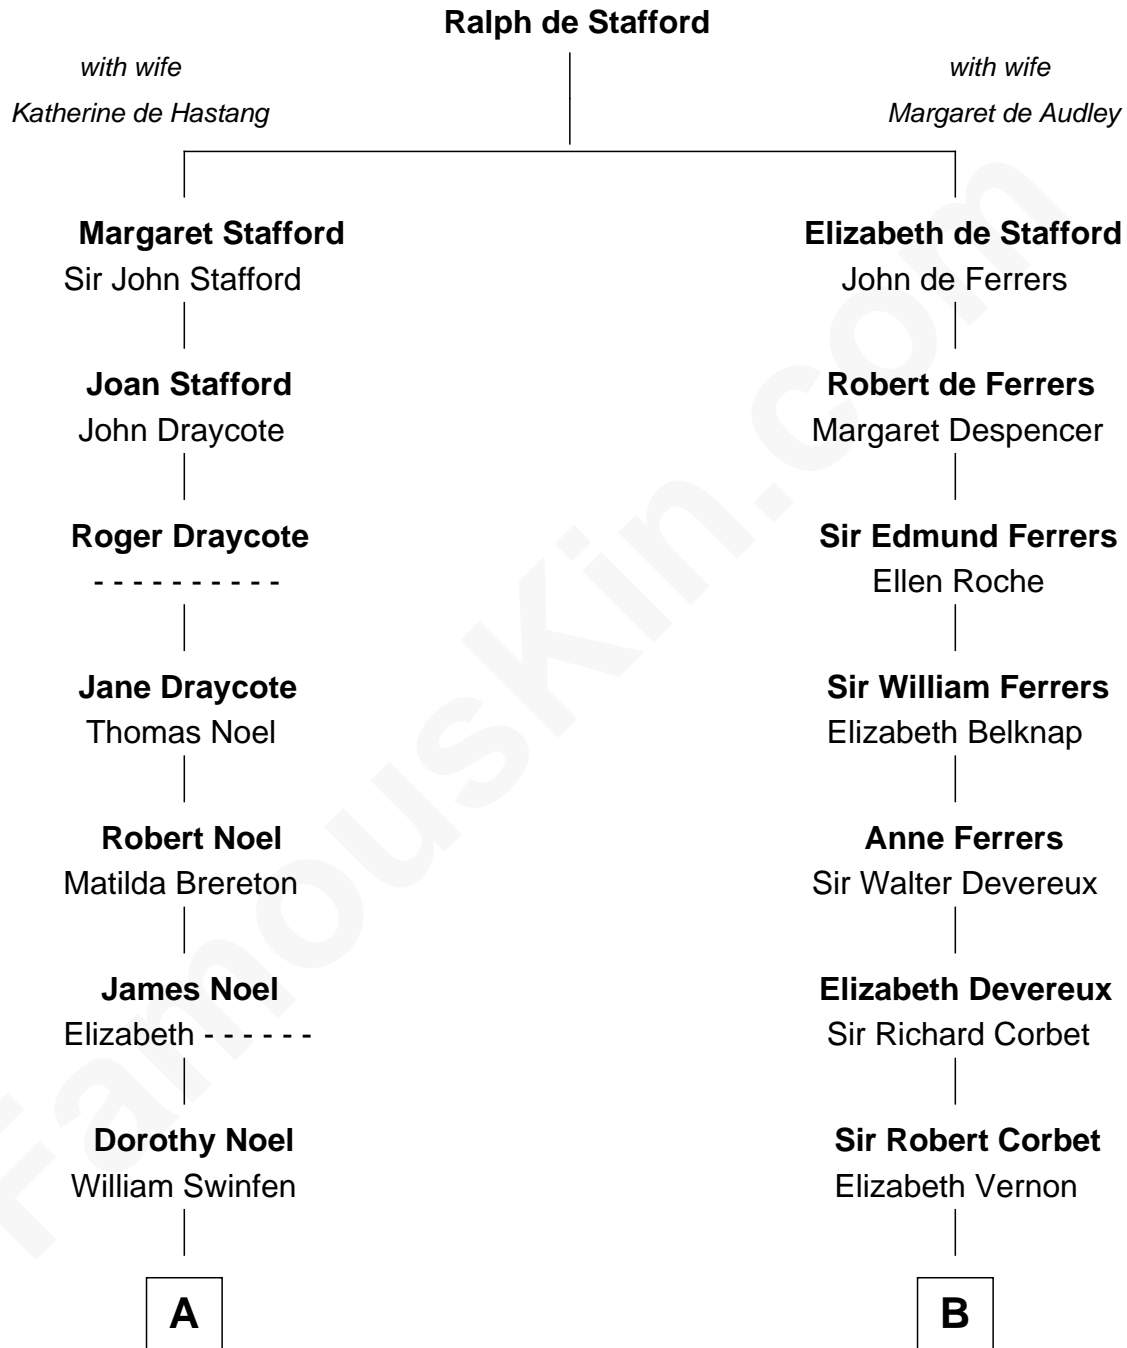

# FamousKin.com Relationship Chart of

**Daniel Carroll**

*Signer of the U.S. Constitution*

14th cousin 5 times removed of

**Melvyn Douglas**

*Movie Actor*

**C**

**Emma Jane Douglas**

Col. George Taliaferro Shackelford

**Lena Priscilla Shackelford**

Edouard Gregory Hesselberg

**Melvyn Douglas**

*Movie Actor*

FamousKin.com