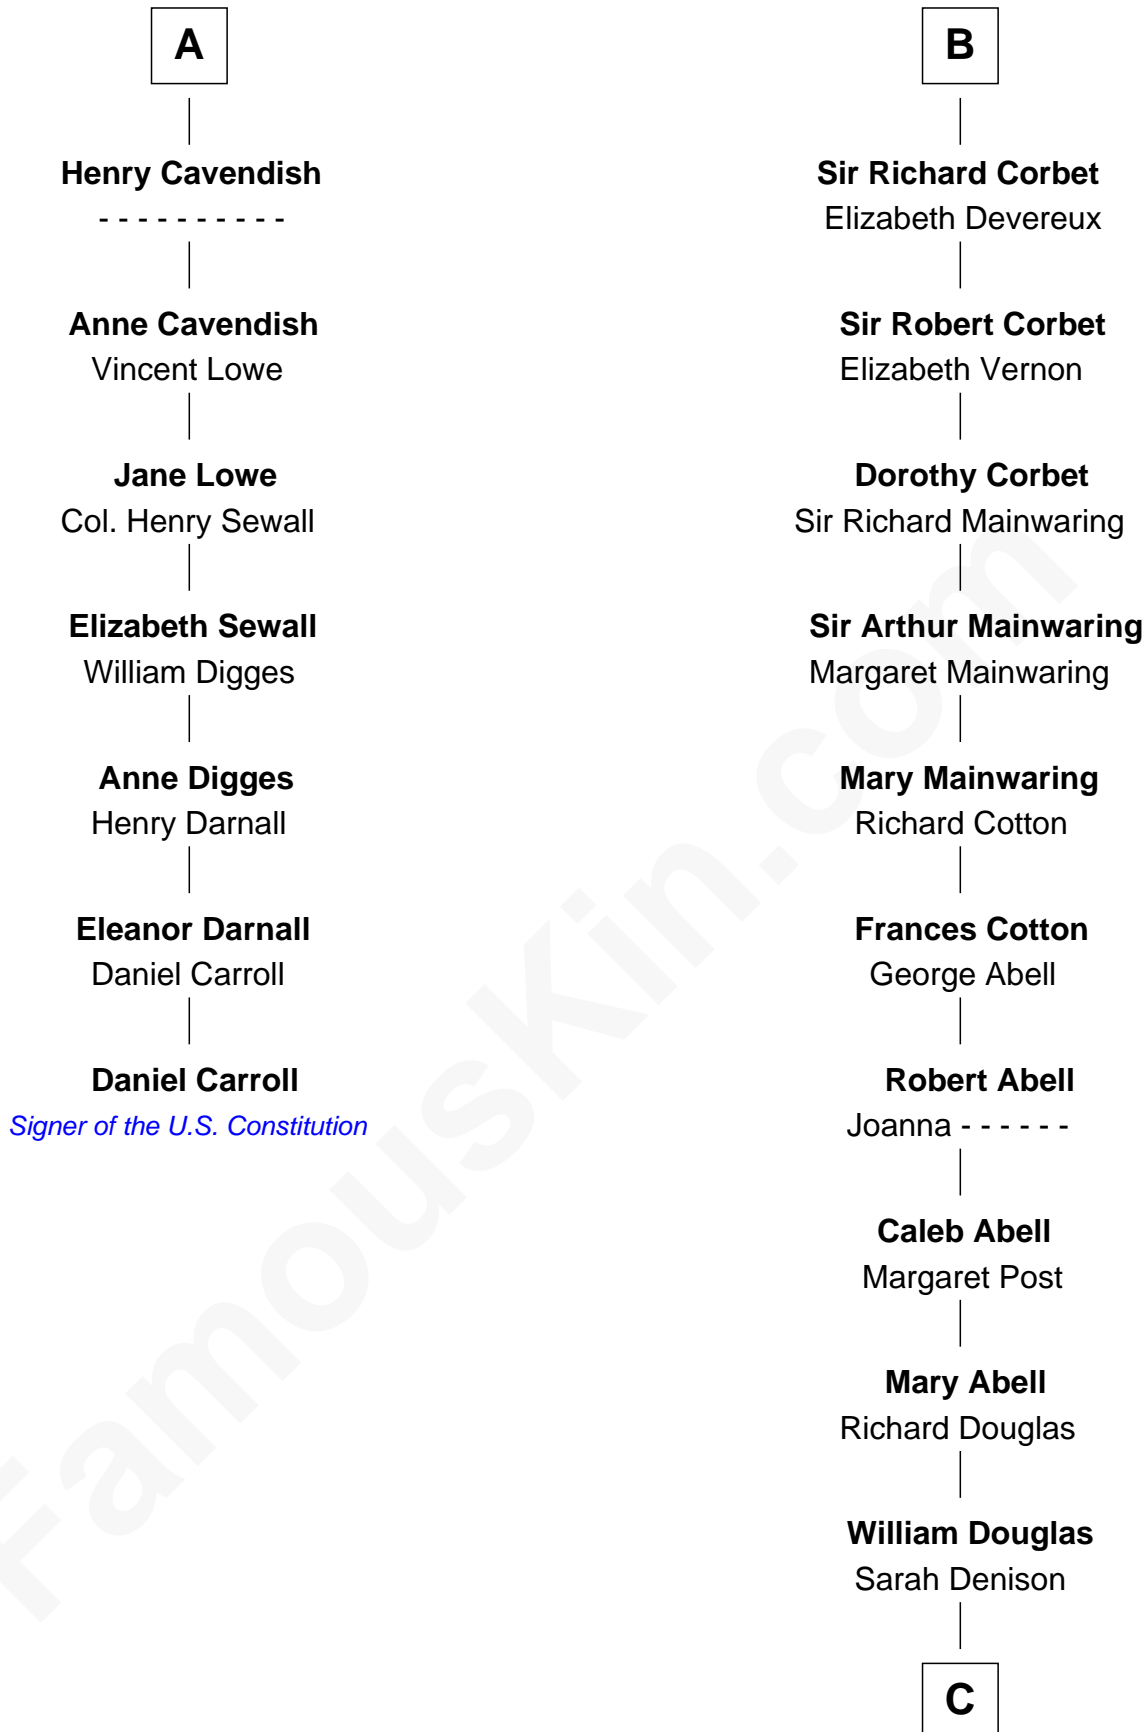

FamousKin.com Relationship Chart of

Daniel Carroll

Signer of the U.S. Constitution

13th cousin 8 times removed of

Melvyn Douglas

Movie Actor

Sir Gilbert Talbot

Pernel le Boteler

C

Richard Douglas

Lucy Way

Erskine Douglas

Sophia Garrett

Emma Jane Douglas

Col. George Taliaferro Shackelford

Lena Priscilla Shackelford