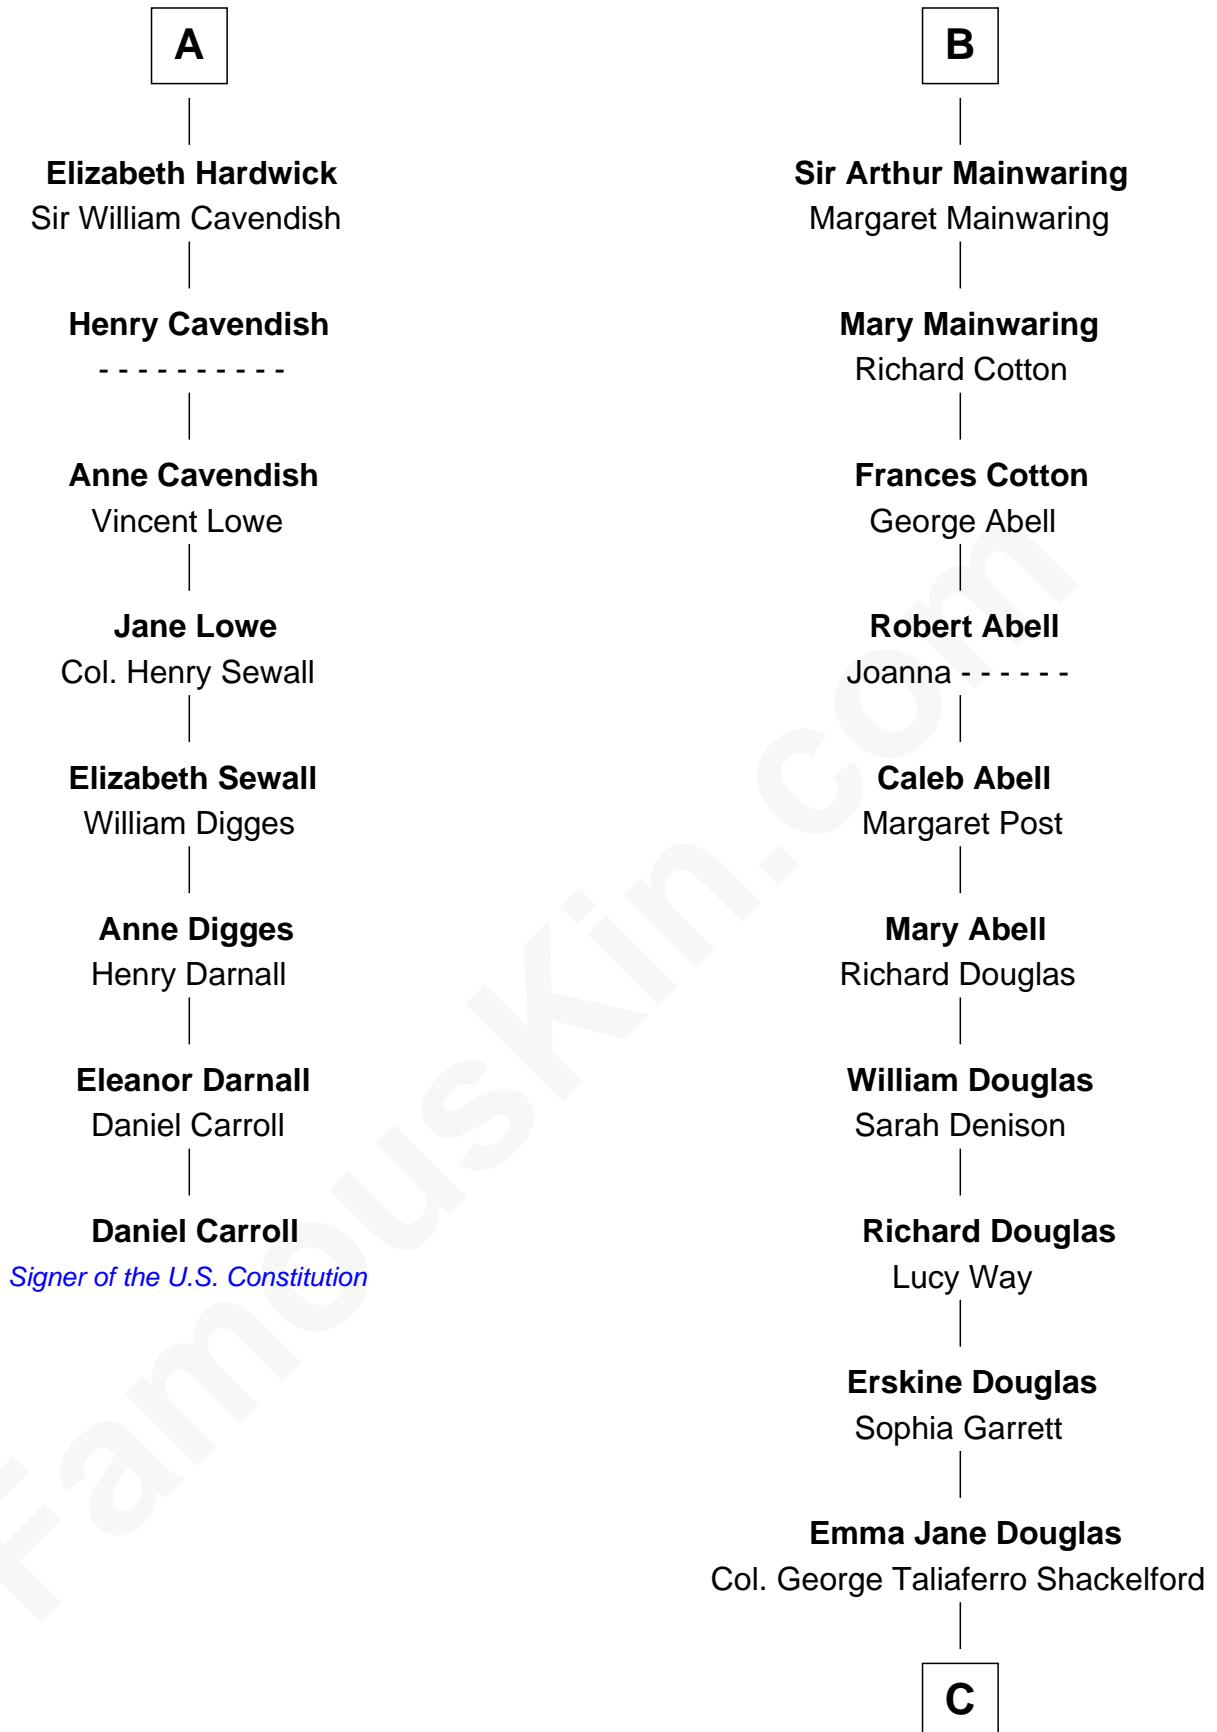

FamousKin.com Relationship Chart of

Daniel Carroll

Signer of the U.S. Constitution

14th cousin 4 times removed of

Melvyn Douglas

Movie Actor

Sir James le Boteler

Eleanor de Bohun

C

Lena Priscilla Shackelford
Edouard Gregory Hesselberg

Melvyn Douglas
Movie Actor

FamousKin.com