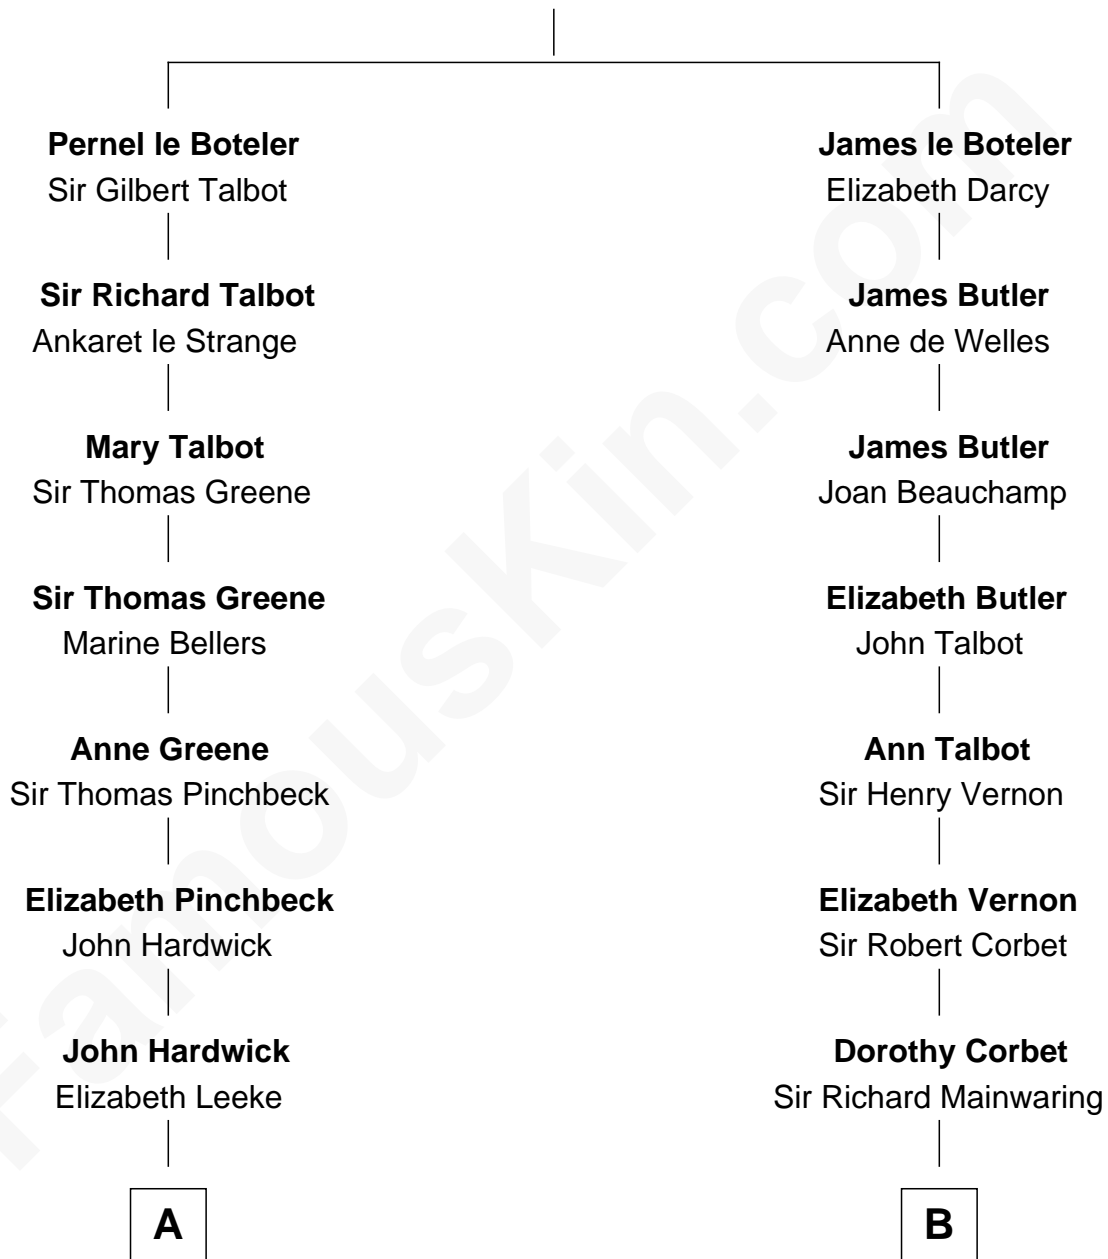

FamousKin.com Relationship Chart of

Daniel Carroll

Signer of the U.S. Constitution

14th cousin 4 times removed of

Melvyn Douglas

Movie Actor

Sir James le Boteler

Eleanor de Bohun

C

Lena Priscilla Shackelford
Edouard Gregory Hesselberg

Melvyn Douglas
Movie Actor

FamousKin.com