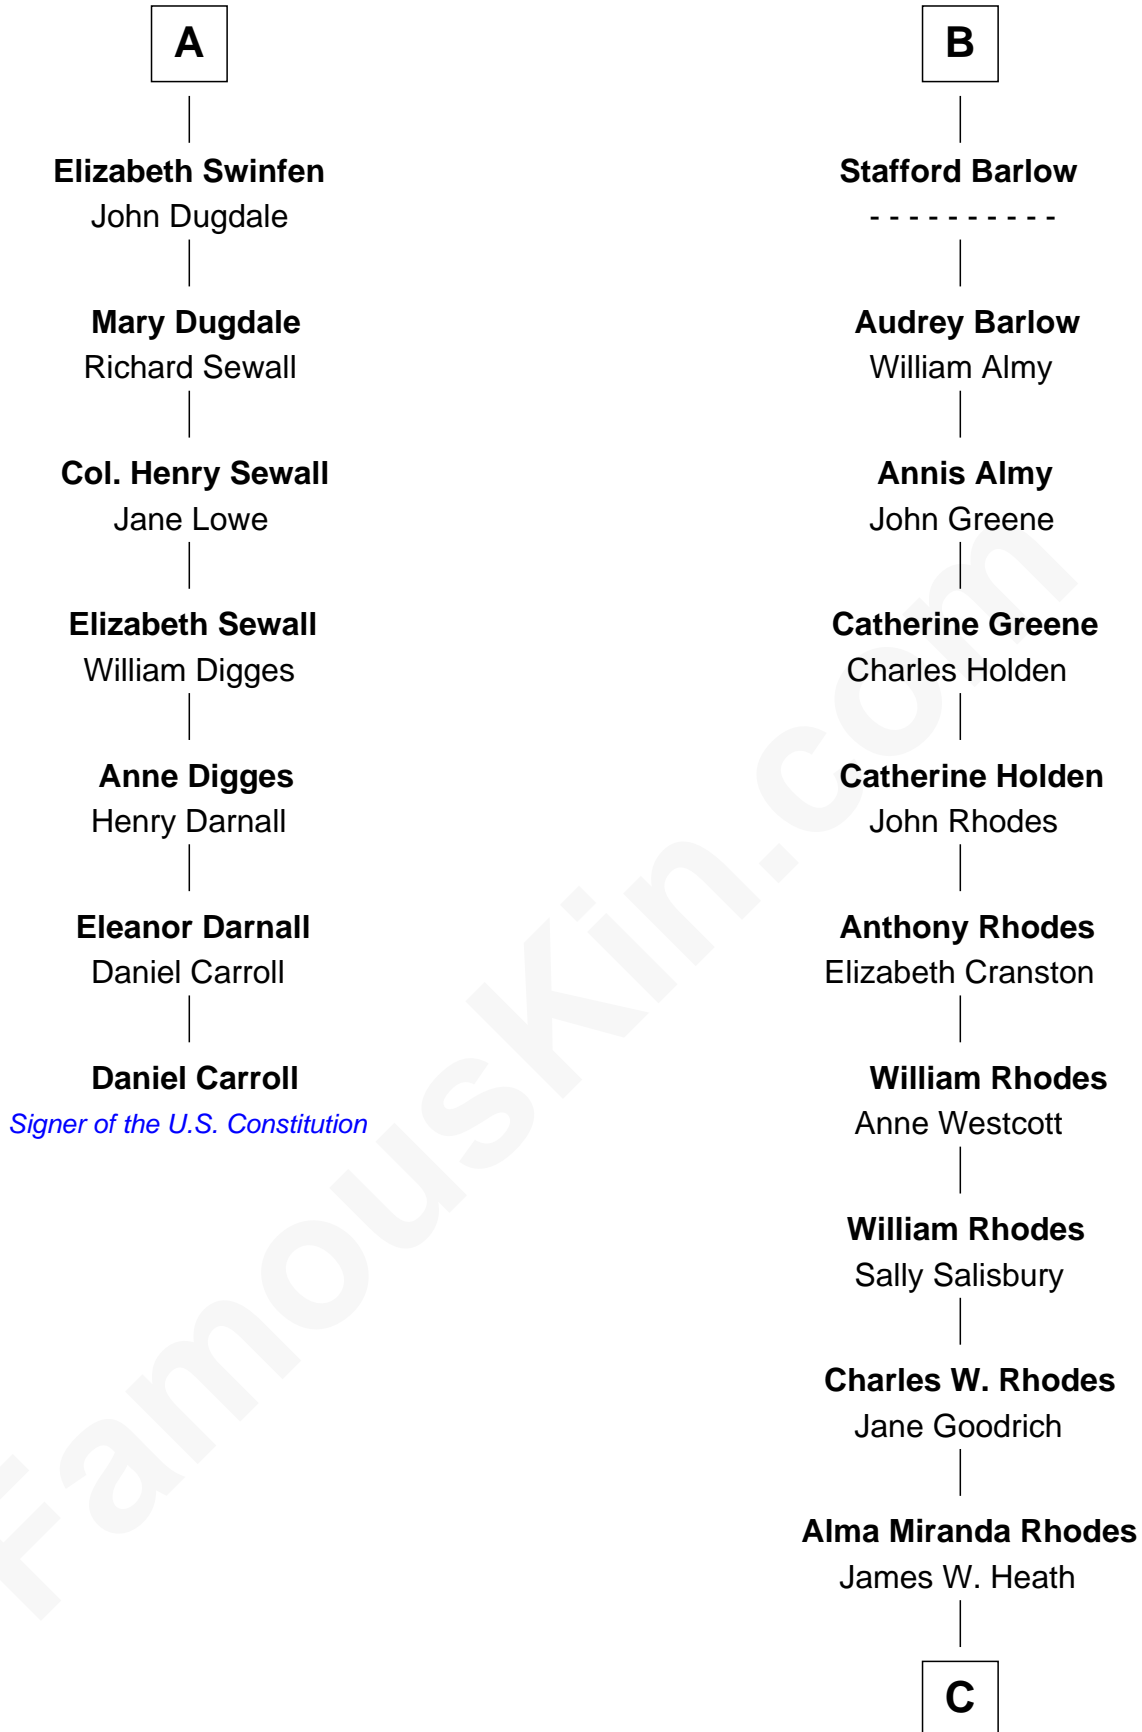

FamousKin.com Relationship Chart of

Daniel Carroll

Signer of the U.S. Constitution

13th cousin 7 times removed of

Sarah Palin

9th Governor of Alaska

C

Charles R. Heath
Alice Adeline Oriel

Charles Francis Heath
Nellie Marie Brandt

Charles Richard Heath
Sarah Sheeran

Sarah Palin
9th Governor of Alaska

FamousKin.com