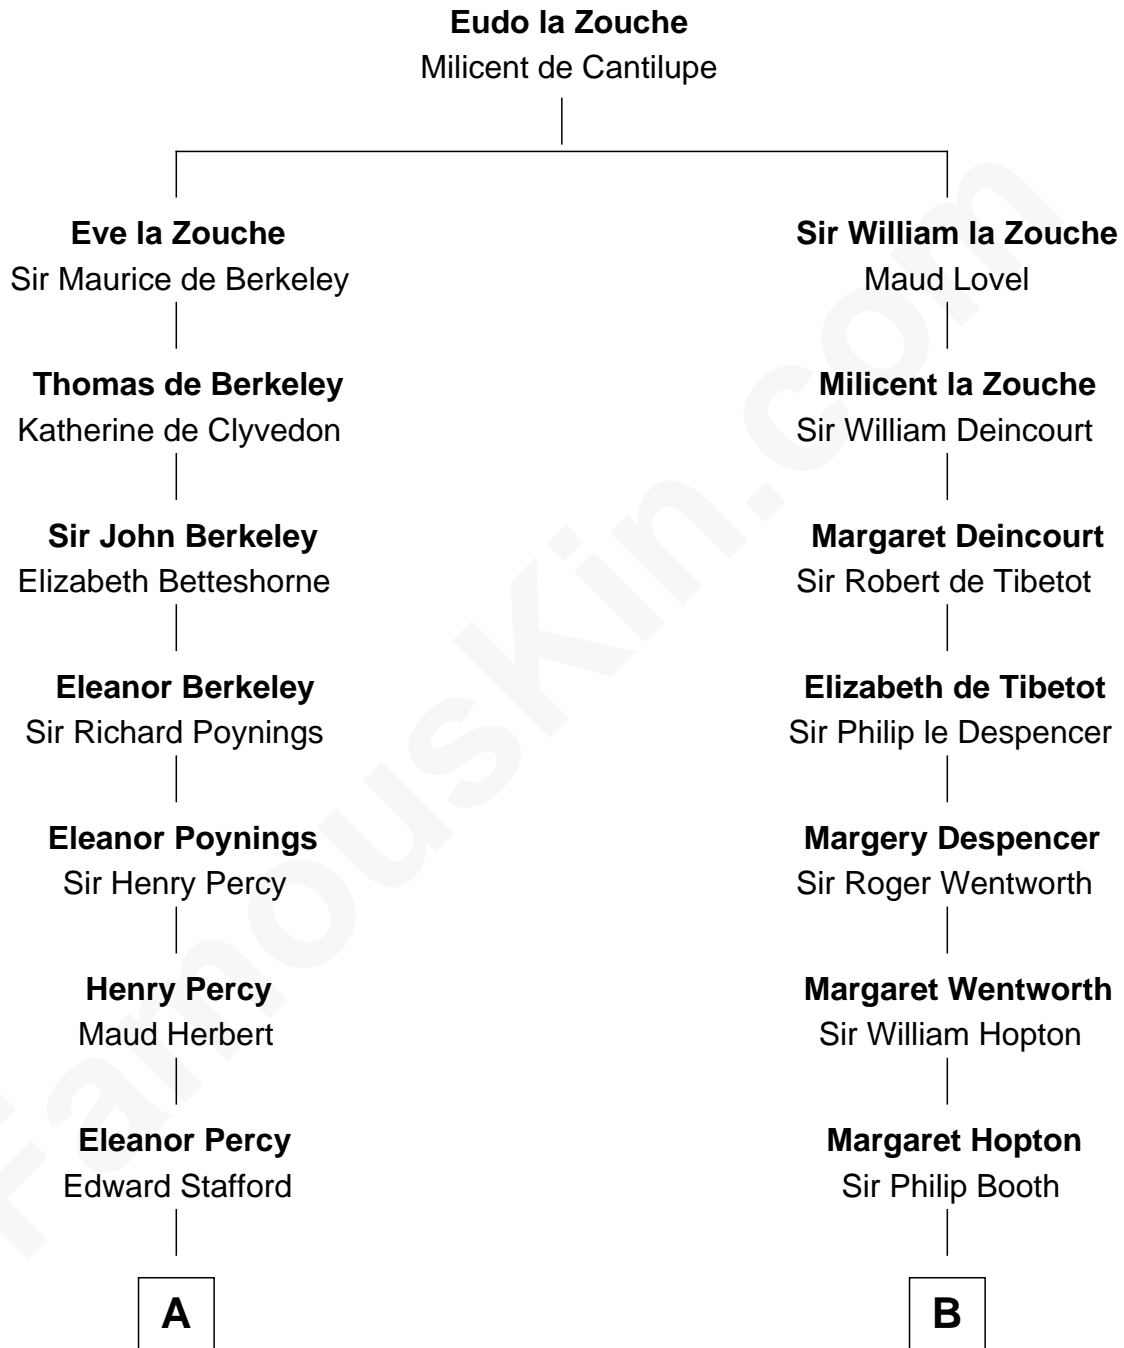

FamousKin.com

Relationship Chart of

Daniel Carroll

Signer of the U.S. Constitution

15th cousin 1 time removed of

Thomas Jefferson

3rd U.S. President and Signer of the Declaration of Independence

A

Mary Stafford
George Neville

Ursula Neville
Sir Warham St. Leger

Anne St. Leger
Thomas Digges

Sir Dudley Digges
Mary Kempe

Edward Digges
Elizabeth Page

William Digges
Elizabeth Sewall

Anne Digges
Henry Darnall

Eleanor Darnall
Daniel Carroll

Daniel Carroll

Signer of the U.S. Constitution

B

Audrey Booth
Sir William de Lytton

Sir Robert Lytton
Frances Cavalery

Anne Lytton
Sir John Borlase

Anne Borlase
Sir Euseby Isham