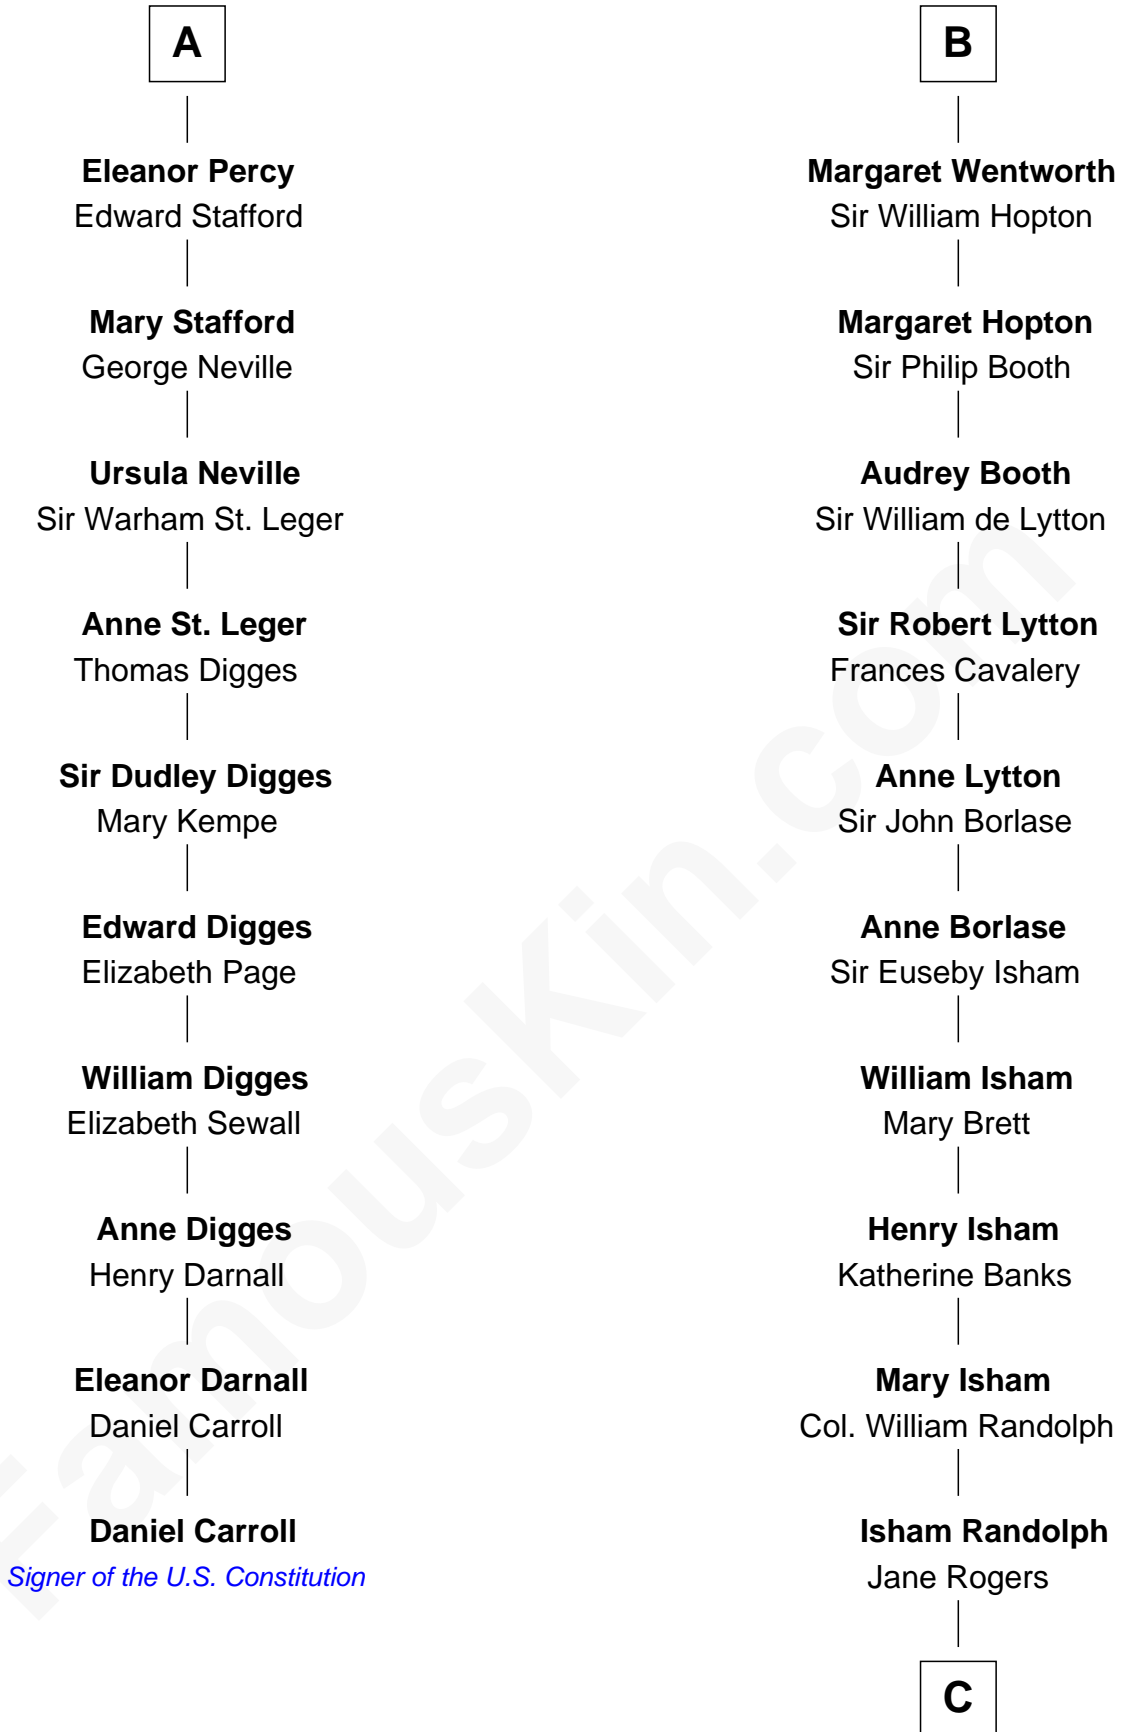

FamousKin.com

Relationship Chart of

Daniel Carroll

Signer of the U.S. Constitution

16th cousin 2 times removed of

Thomas Jefferson

3rd U.S. President and Signer of the Declaration of Independence

Sir William de Ferrers

Thomas de Berkeley
Katherine de Clyvedon

John Deincourt

Sir John Berkeley
Elizabeth Betteshorne

Sir William Deincourt
Milicent la Zouche

Eleanor Berkeley
Sir Richard Poynings

Margaret Deincourt
Sir Robert de Tibetot

Eleanor Poynings
Sir Henry Percy

Elizabeth de Tibetot
Sir Philip le Despencer

Henry Percy
Maud Herbert

Margery Despencer
Sir Roger Wentworth

A

B

C

—
Jane Randolph