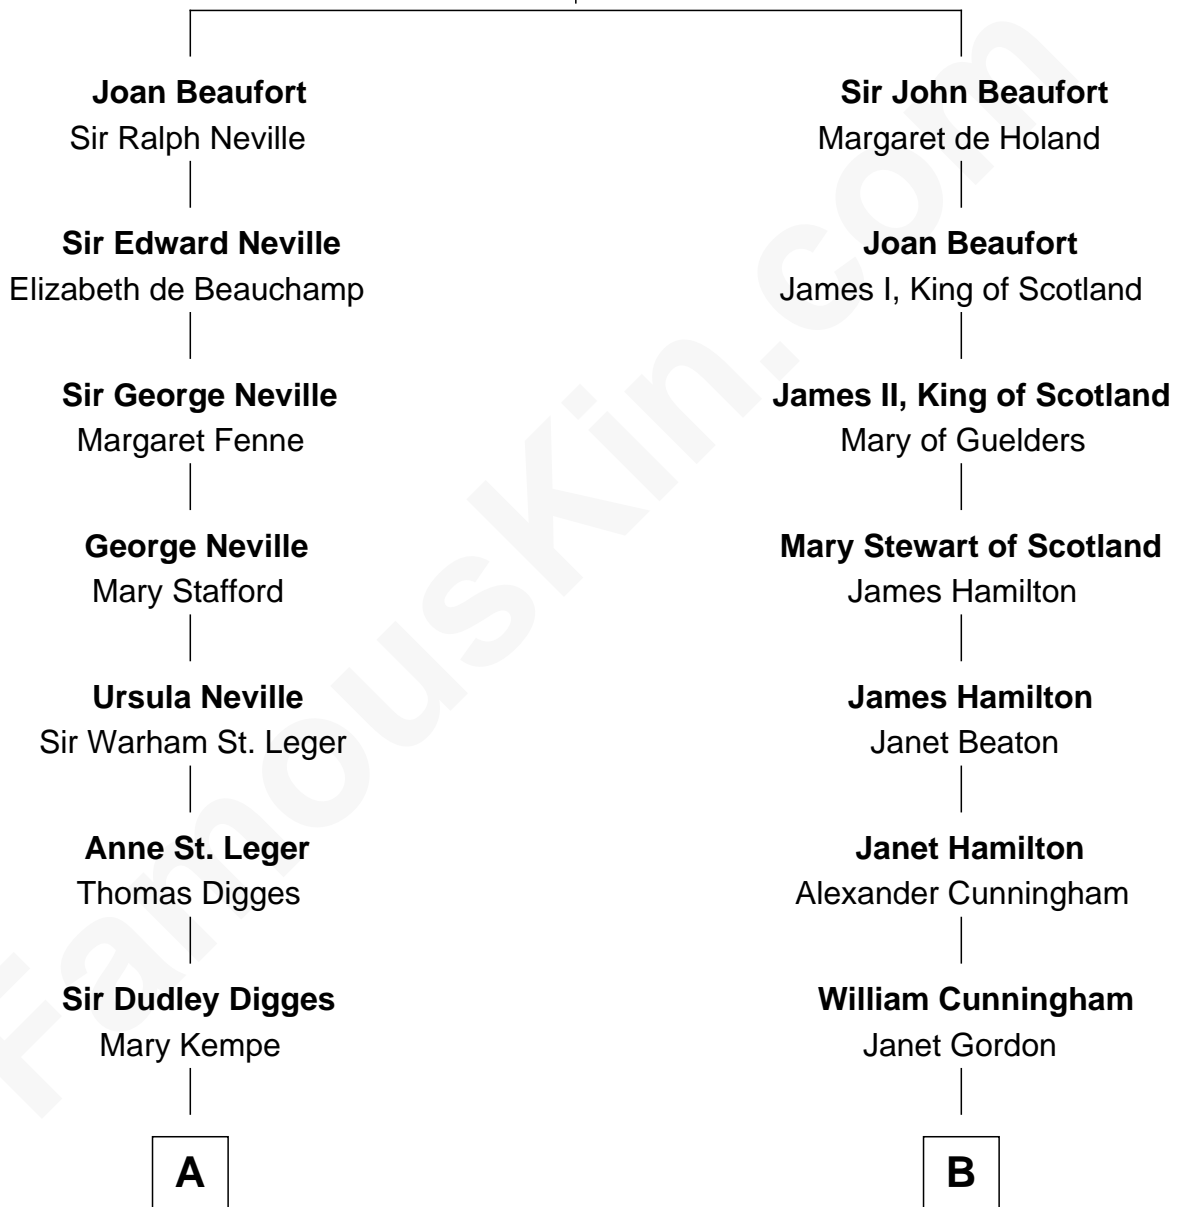

## Relationship Chart of

### Daniel Carroll

*Signer of the U.S. Constitution*

11th cousin 3 times removed of

### Alexander Hamilton

*1st U.S. Secretary of the Treasury*

**John of Gaunt**  
Katherine Roet

**A**

**Edward Digges**  
Elizabeth Page

**William Digges**  
Elizabeth Sewall

**Anne Digges**  
Henry Darnall

**Eleanor Darnall**  
Daniel Carroll