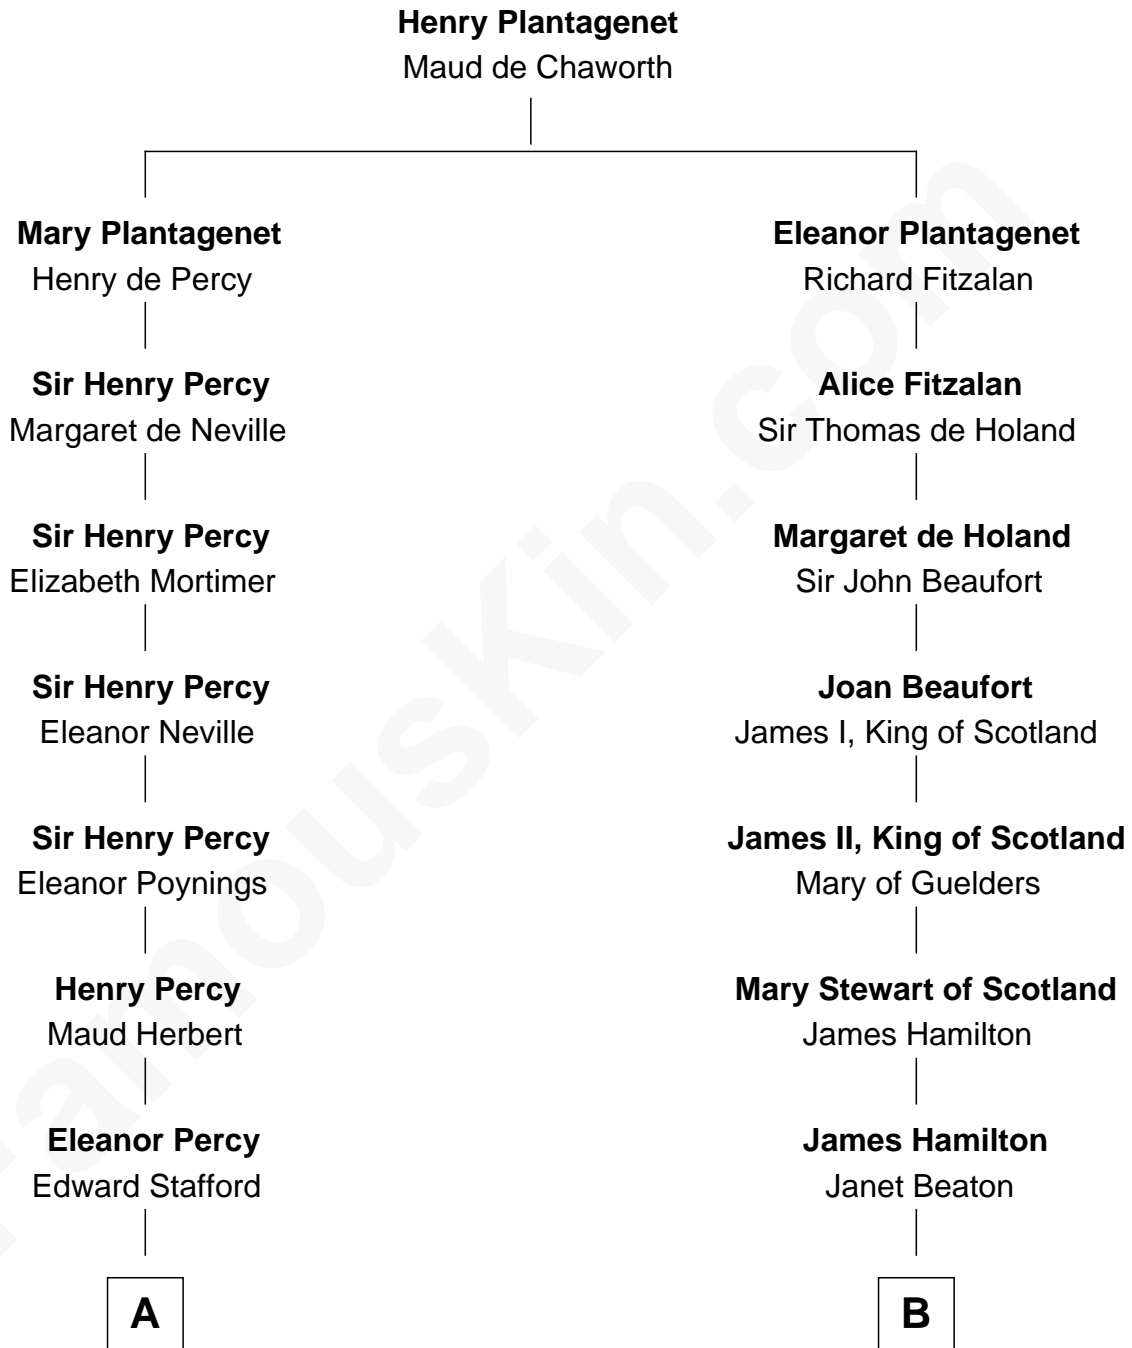

FamousKin.com Relationship Chart of

Daniel Carroll

Signer of the U.S. Constitution

15th cousin 1 time removed of

Alexander Hamilton

1st U.S. Secretary of the Treasury

A

Mary Stafford
George Neville

Ursula Neville
Sir Warham St. Leger

Anne St. Leger
Thomas Digges

Sir Dudley Digges
Mary Kempe

Edward Digges
Elizabeth Page

William Digges
Elizabeth Sewall

Anne Digges
Henry Darnall

Eleanor Darnall
Daniel Carroll

Daniel Carroll

Signer of the U.S. Constitution

B

Janet Hamilton
Alexander Cunningham

William Cunningham
Janet Gordon

Elizabeth Cunningham
Alexander Cunningham

William Cunningham
Elizabeth Stewart

William Cunningham
Elizabeth Napier