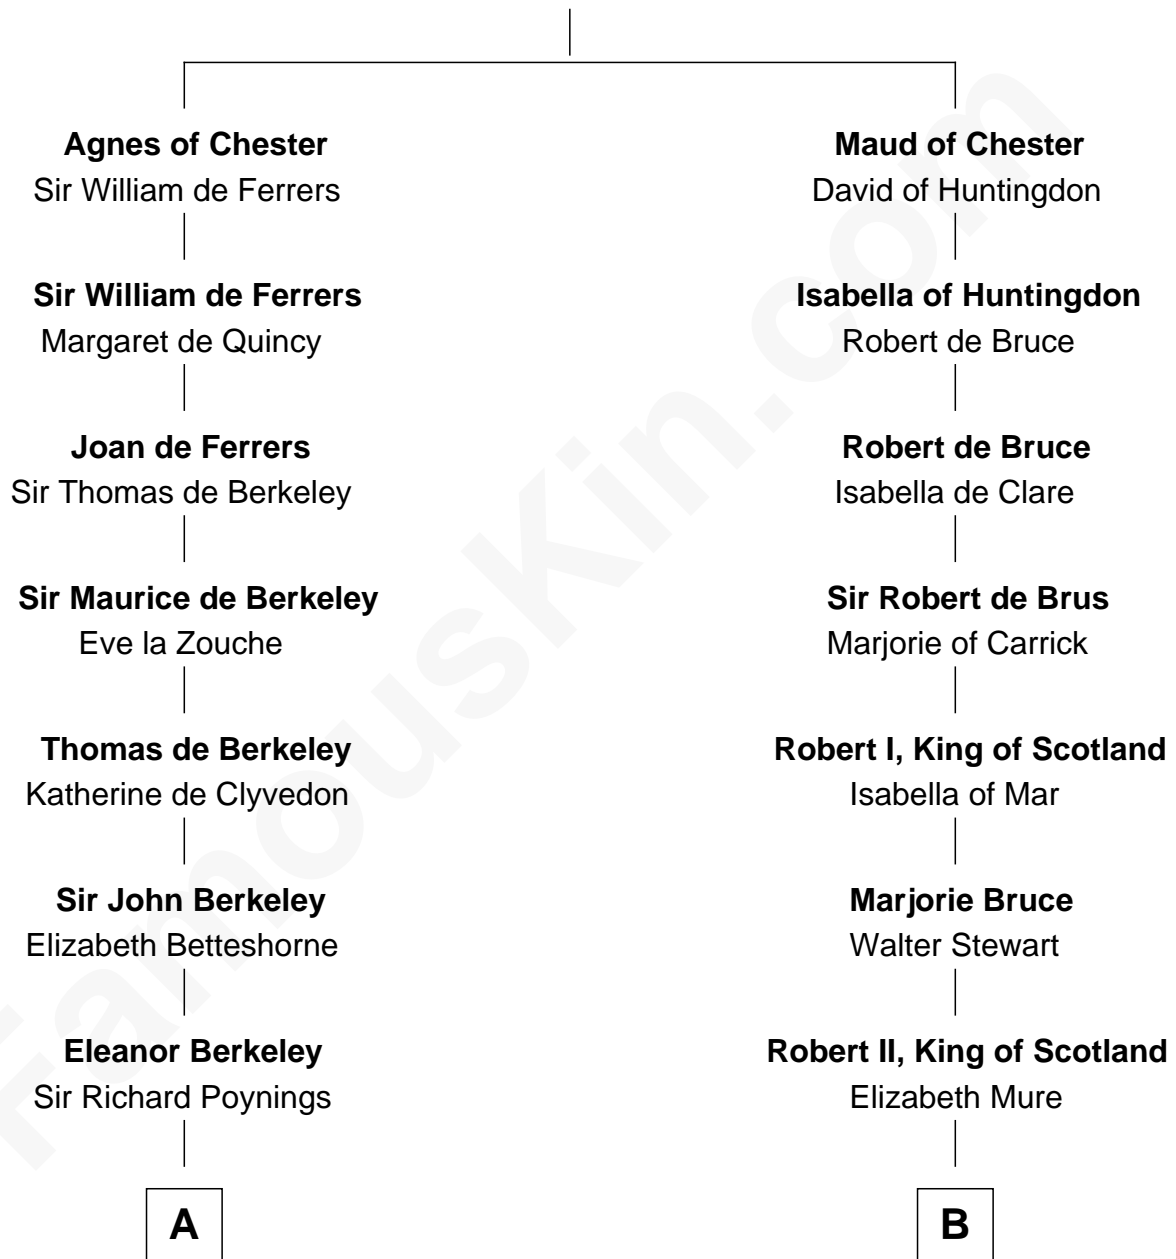

## Relationship Chart of

### Daniel Carroll

*Signer of the U.S. Constitution*

18th cousin 3 times removed of

### Alexander Hamilton

*1st U.S. Secretary of the Treasury*

**Bertrade de Montfort**

Hugh de Kevelioc

**C**

**Eleanor Darnall**

Daniel Carroll

**Daniel Carroll**