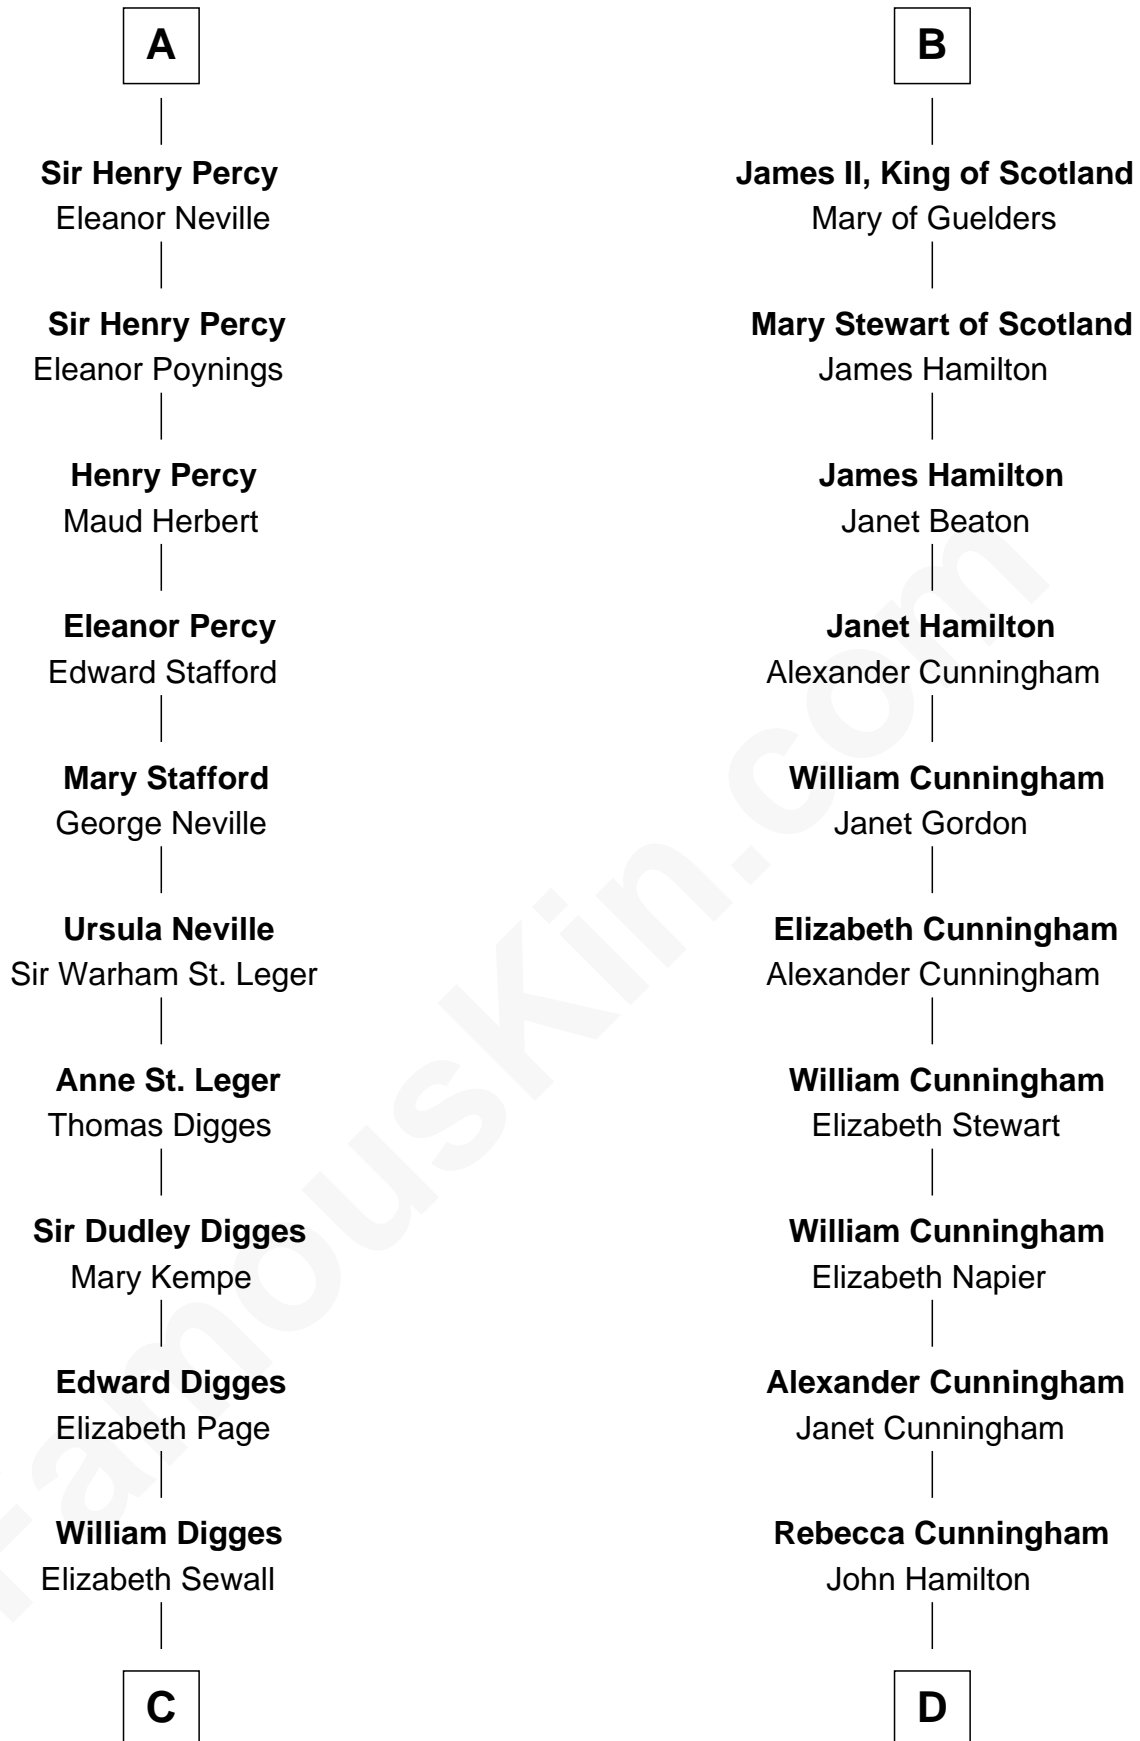

# FamousKin.com Relationship Chart of

**Daniel Carroll**

*Signer of the U.S. Constitution*

19th cousin of

**Alexander Hamilton**

*1st U.S. Secretary of the Treasury*

**C**

**Anne Digges**  
Henry Darnall

**Eleanor Darnall**  
Daniel Carroll

**Daniel Carroll**

*Signer of the U.S. Constitution*

**D**

**Alexander Hamilton**  
Elizabeth Pollock

**James A. Hamilton**  
Rachel Fawcett

**Alexander Hamilton**

*1st U.S. Secretary of the Treasury*