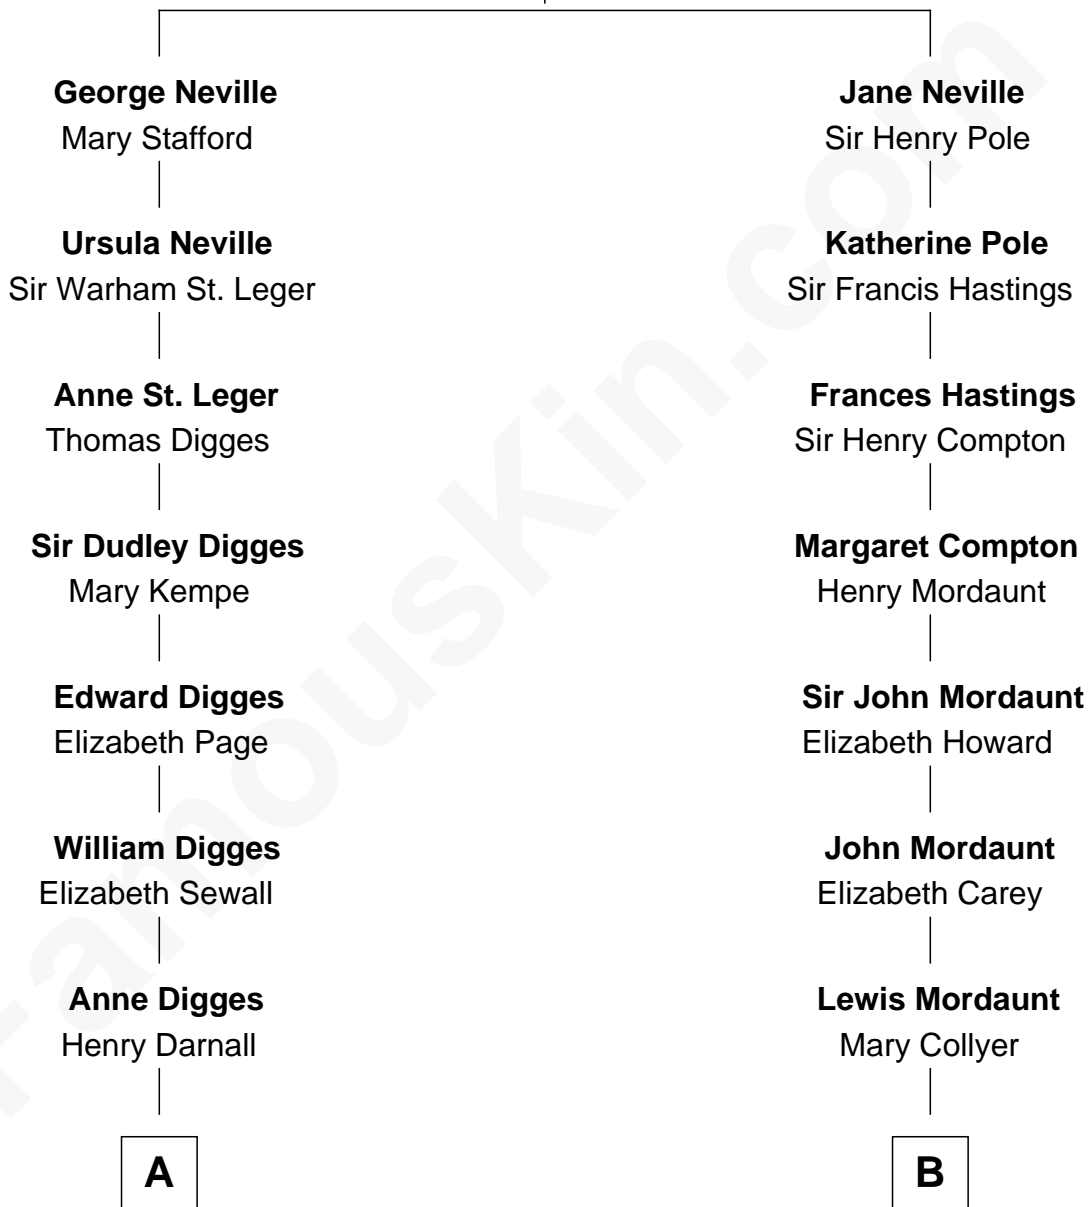

FamousKin.com Relationship Chart of

Daniel Carroll

Signer of the U.S. Constitution

8th cousin 6 times removed of

Princess Diana

Princess of Wales

Sir George Neville

Margaret Fenne

A

Eleanor Darnall

Daniel Carroll

Daniel Carroll

Signer of the U.S. Constitution

B

Anna Maria Mordaunt

Stephen Poyntz