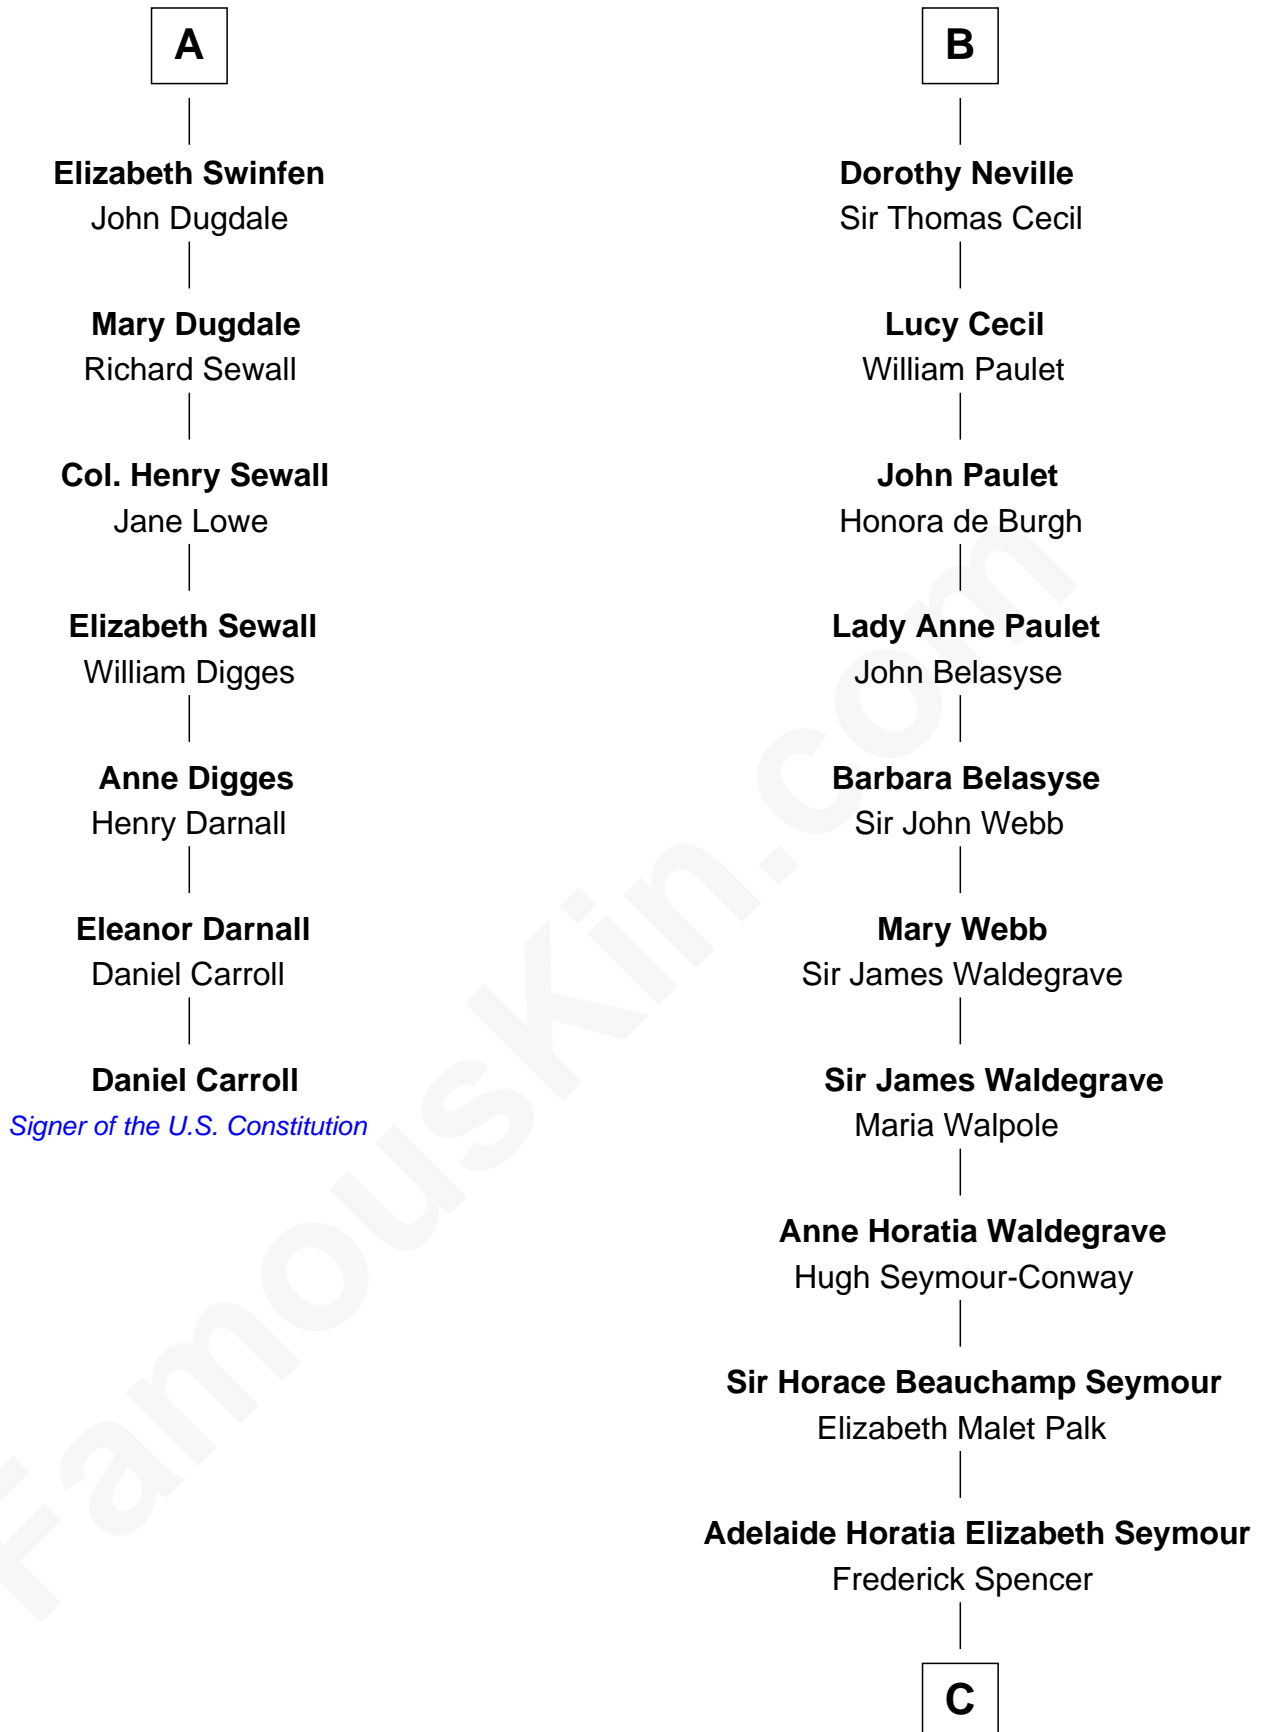

FamousKin.com Relationship Chart of

Daniel Carroll

Signer of the U.S. Constitution

13th cousin 7 times removed of

Princess Diana

Princess of Wales

Sir John Stafford

Margaret Stafford

C

Charles Robert Spencer

Margaret Baring

Albert Edward John Spencer

Cynthia Elinor Beatrix Hamilton

Edward John Spencer

Frances Ruth Burke Roche

Princess Diana