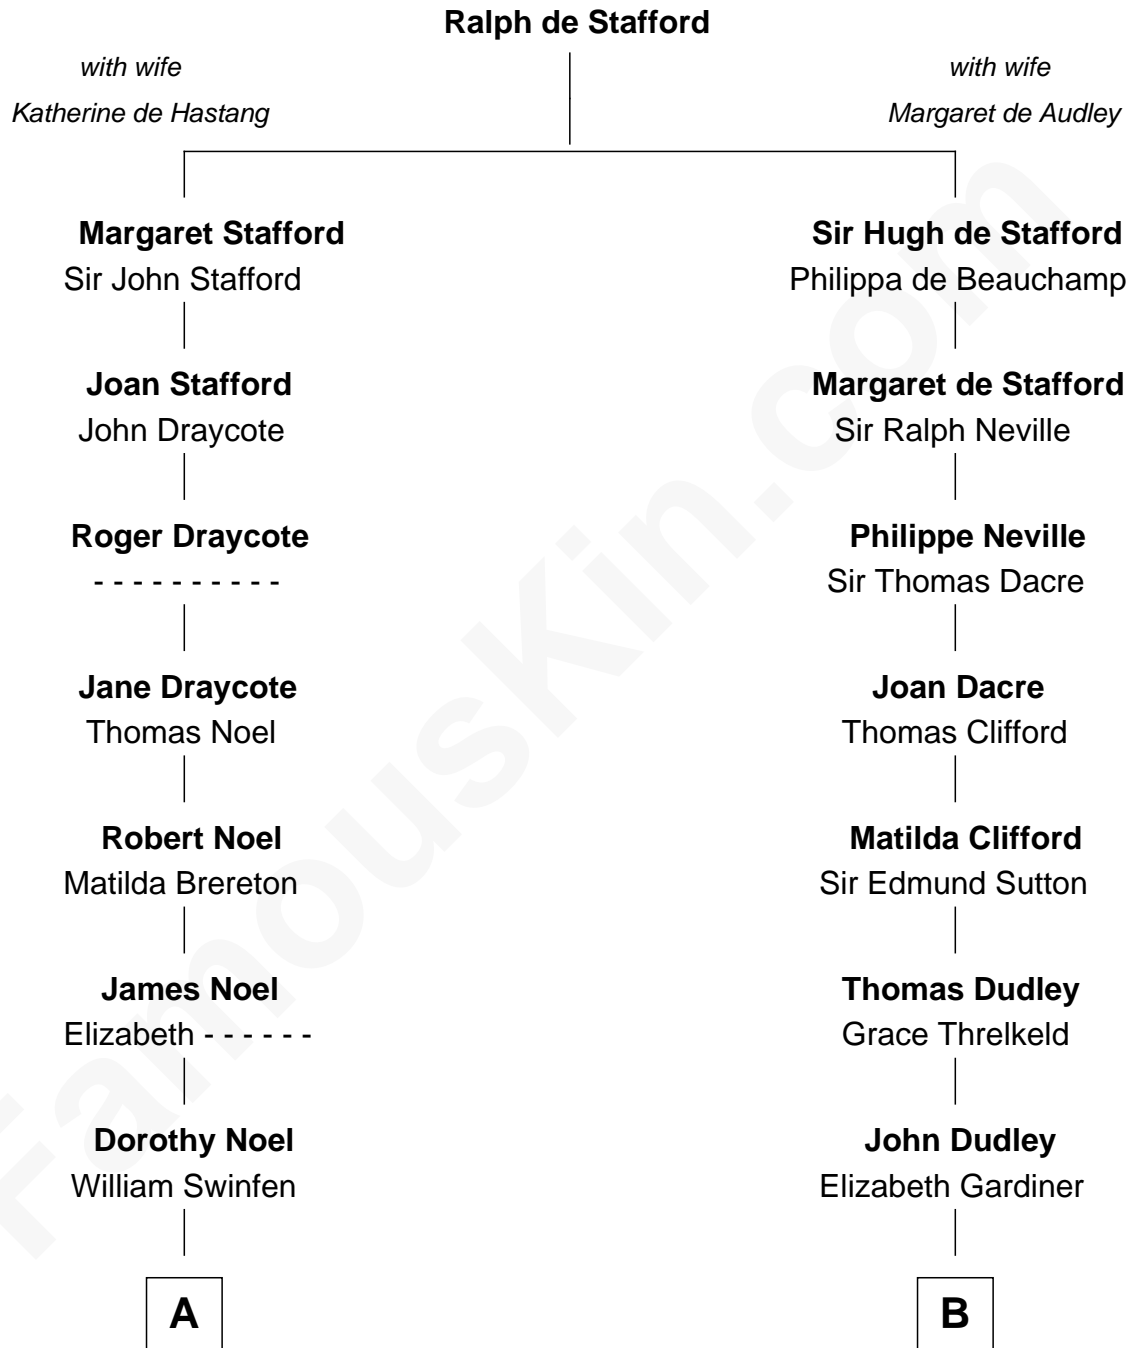

# FamousKin.com Relationship Chart of

**Daniel Carroll**

*Signer of the U.S. Constitution*

14th cousin 4 times removed of

**Princess Diana**

*Princess of Wales*

**C**

**Edward John Spencer**  
Frances Ruth Burke Roche

**Princess Diana**  
*Princess of Wales*

FamousKin.com