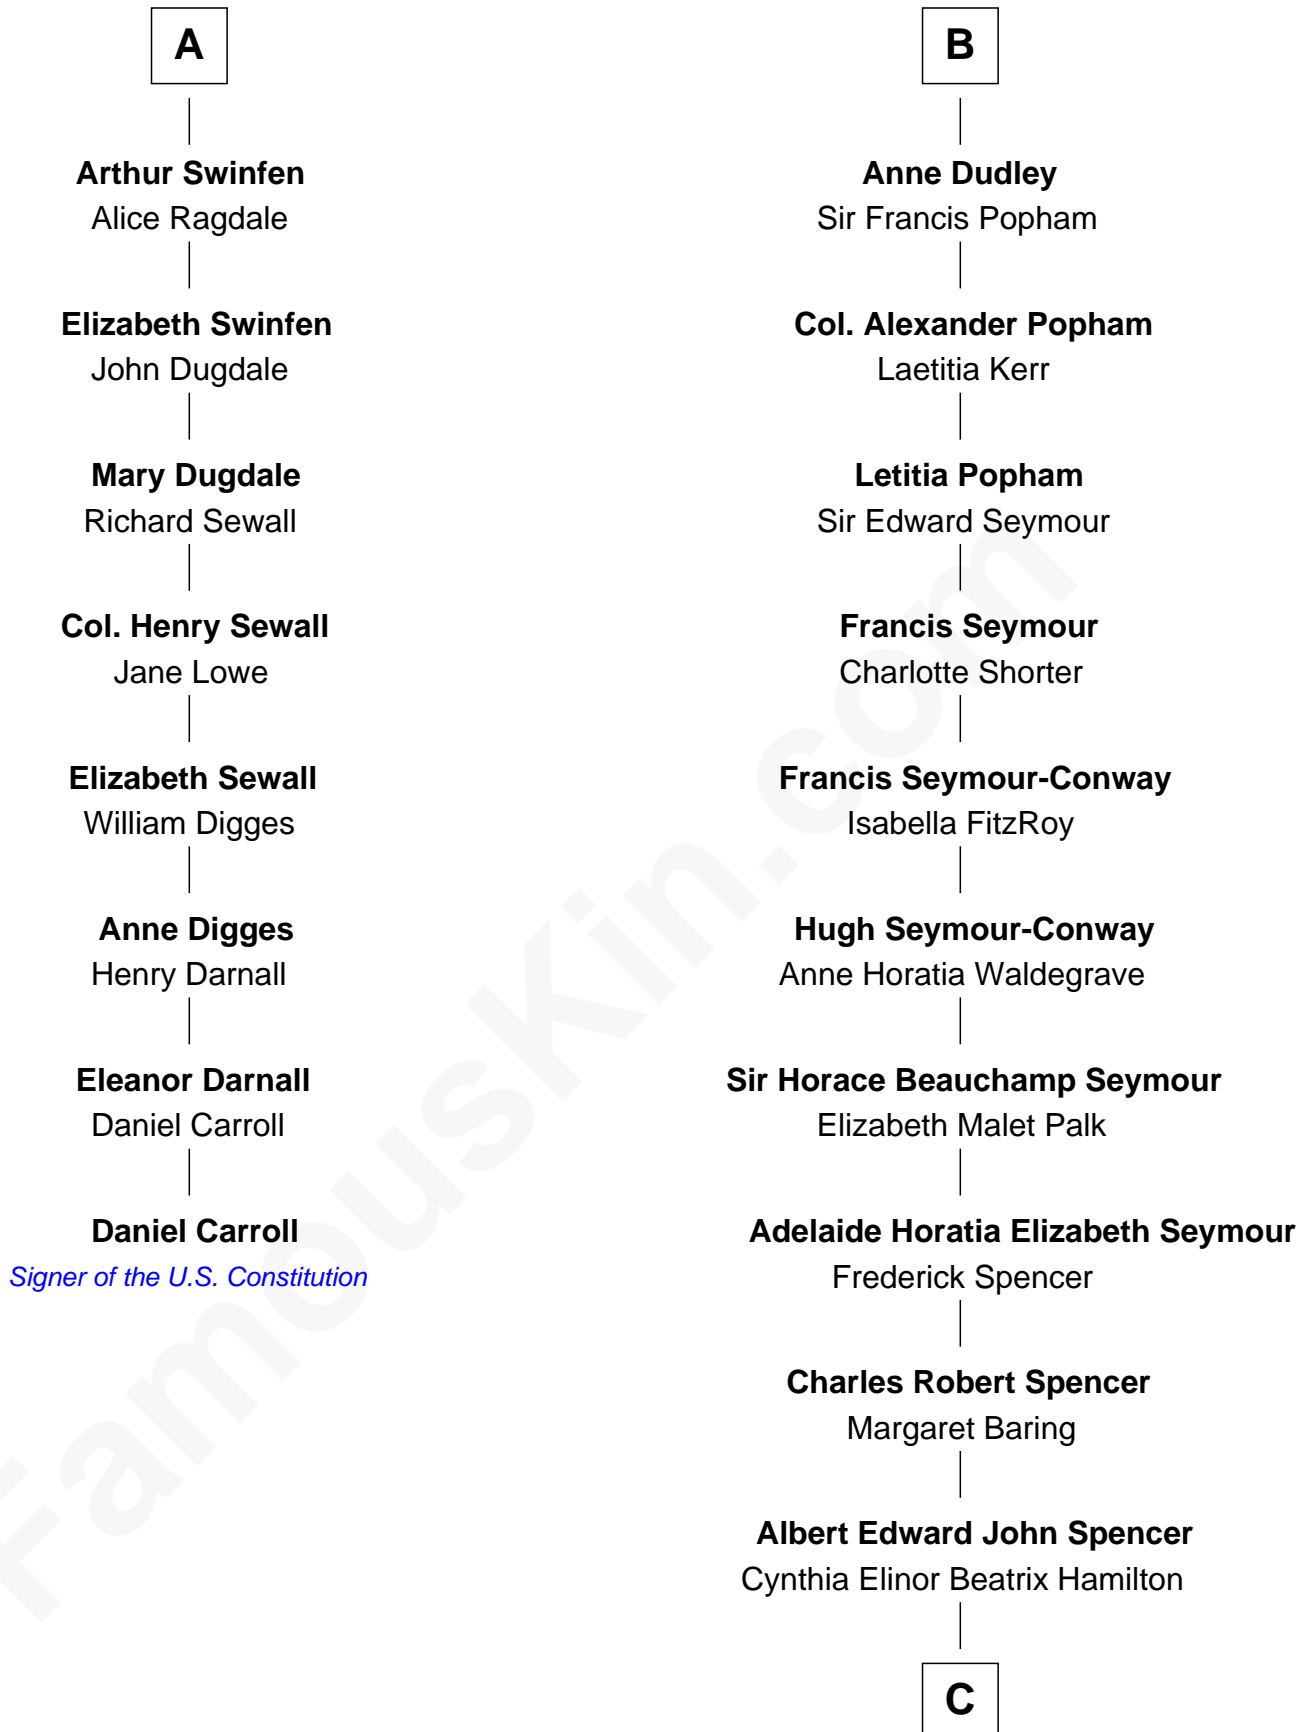

# FamousKin.com Relationship Chart of

**Daniel Carroll**

*Signer of the U.S. Constitution*

14th cousin 4 times removed of

**Princess Diana**

*Princess of Wales*

**C**

**Edward John Spencer**  
Frances Ruth Burke Roche

**Princess Diana**  
*Princess of Wales*

FamousKin.com