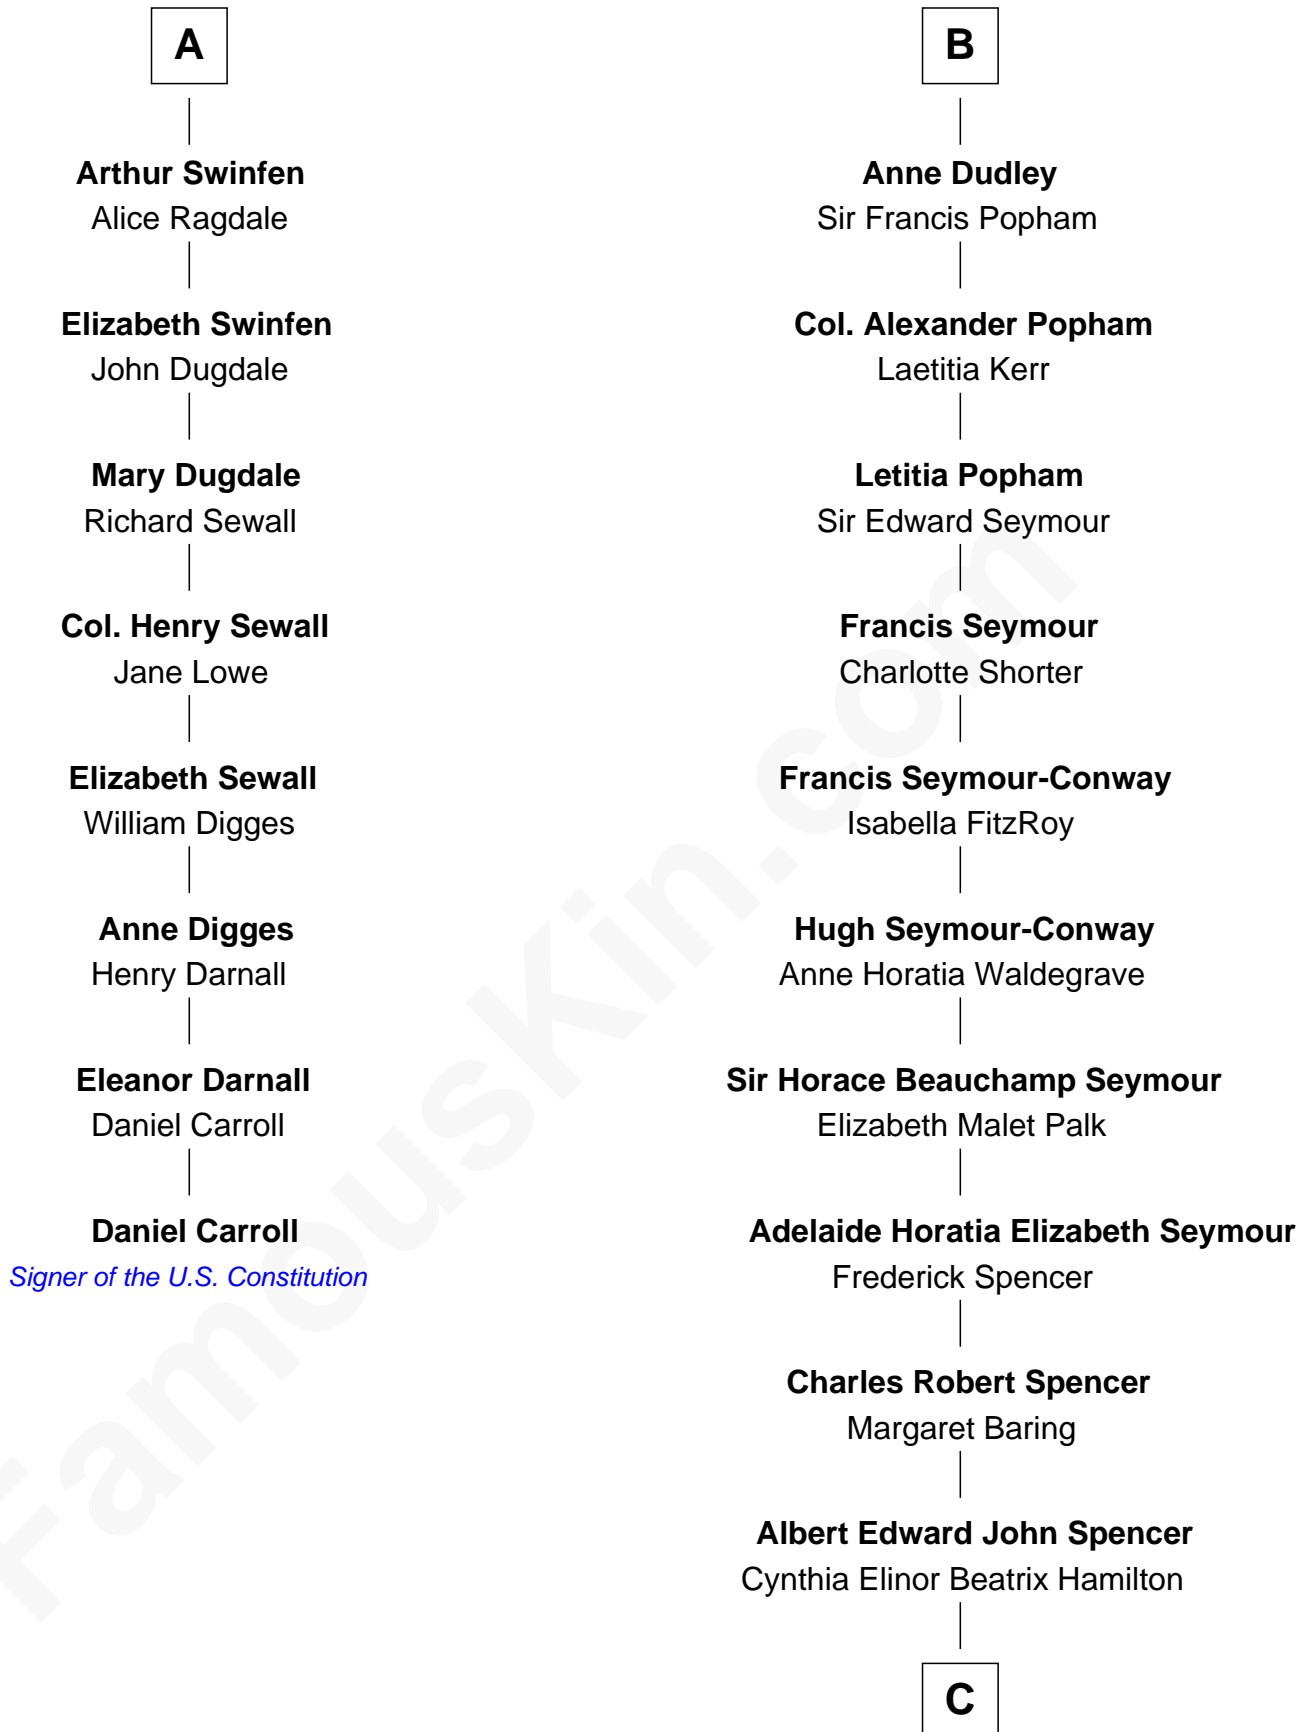

FamousKin.com Relationship Chart of

Daniel Carroll

Signer of the U.S. Constitution

14th cousin 5 times removed of

Prince William

Prince of Wales

Ralph de Stafford

*with wife
Katherine de Hastang*

Sir Edmund Sutton

Thomas Dudley

Grace Threlkeld

John Dudley

Elizabeth Gardiner

B

C

Edward John Spencer
Frances Ruth Burke Roche

Princess Diana Frances Spencer
Charles III, King of the United Kingdom

Prince William
Prince of Wales

FamousKin.com