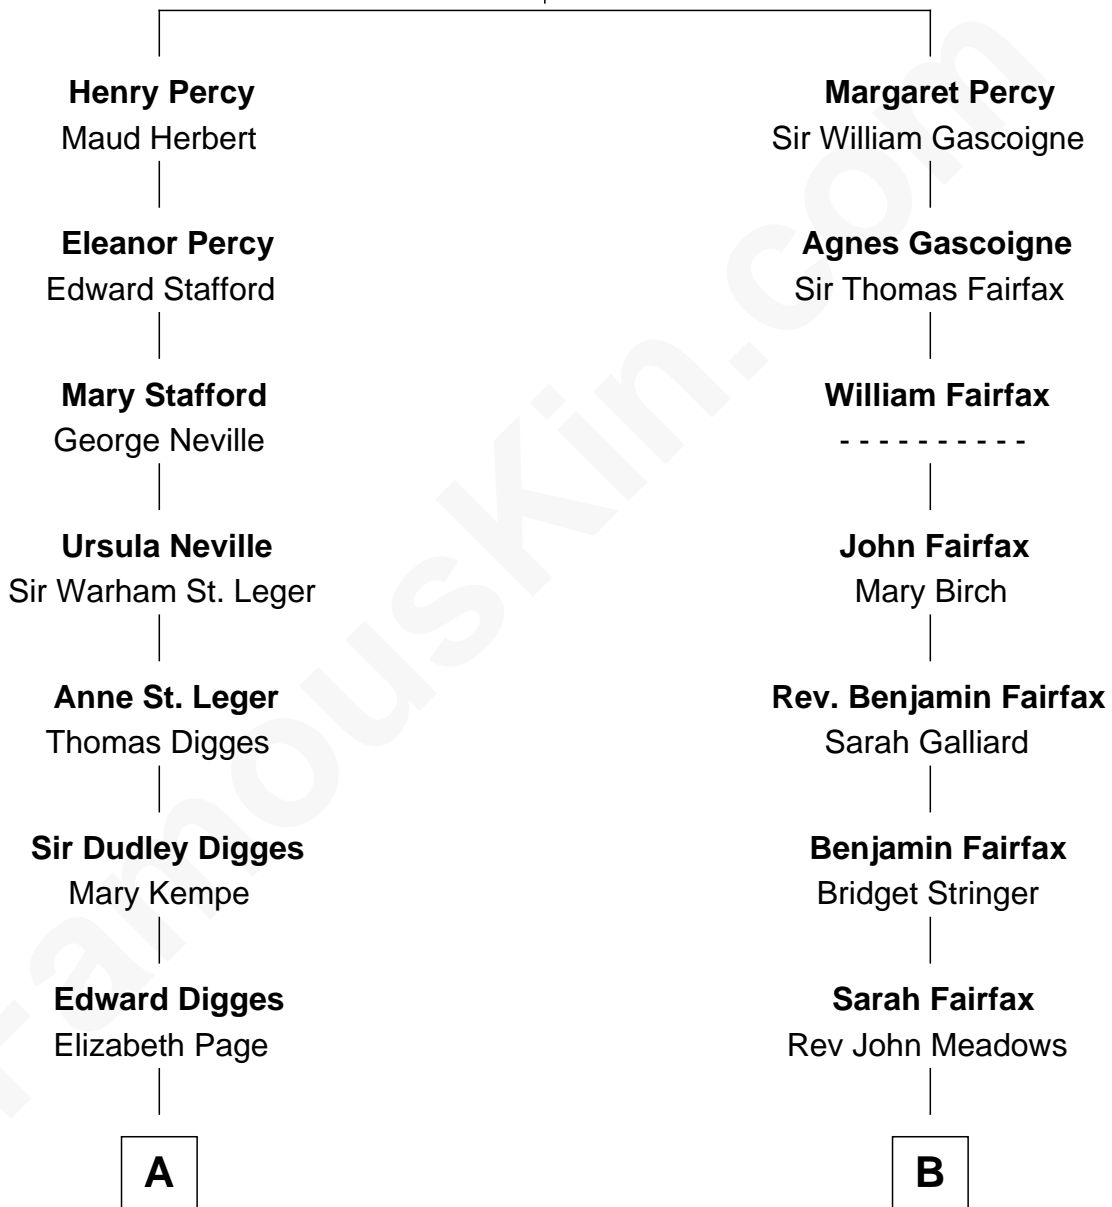

FamousKin.com Relationship Chart of

Daniel Carroll

Signer of the U.S. Constitution

10th cousin 6 times removed of

Catherine Middleton

Princess of Wales

Sir Henry Percy
Eleanor Poynings

A

William Digges
Elizabeth Sewall

Anne Digges
Henry Darnall

Eleanor Darnall
Daniel Carroll

Daniel Carroll
Signer of the U.S. Constitution

B

Philip Meadows
Margaret Hall

Sarah Meadows
Dr. David Martineau

Thomas Martineau
Elizabeth Rankin

Elizabeth Martineau
Dr. Thomas Michael Greenhow

Frances Elizabeth Greenhow
Francis Lupton

Francis Martineau Lupton
Harriet Albina Davis

Olive Christina Lupton
Richard Noel Middleton

Peter Francis Middleton
Valerie Glassborow